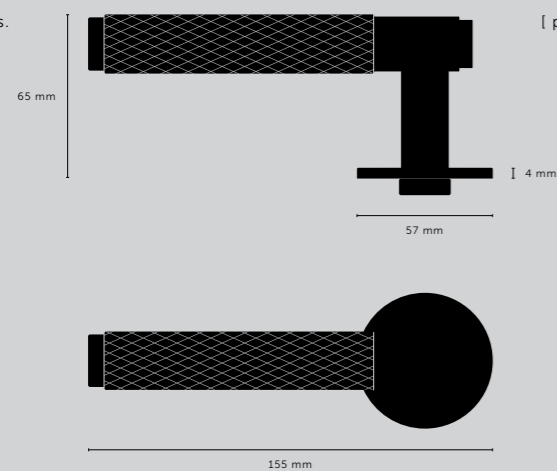

[collection. **LINEAR.**]

Our new linear-knurl pattern is machined into 12mm diameter solid bar and inspired by fashion accessory hardware. Elegant in look and scale this knurl is beautifully refined. The linear-knurl is accompanied by machined torx screws.

[fyi.] **SOLD AS A SINGLE HANDLE.]**
HANDLE REMAINS IN FIXED POSITION.]
CAN BE FITTED TO ANY DOOR.]
INTERIOR USE ONLY.]

[dimensions.]

[product image.]

DOOR HANDLE SET / UNSPRUNG

[type.] **CENTRE-DISTANCE 30 MM (SWEDEN).]**
CENTRE-DISTANCE 38MM (UK)* TRADE PRODUCT ONLY.]

[finish.]

STEEL.]
BRASS.]
SMOKED BRONZE.]
BLACK.]

[knurl.] **CROSS.]**

[details.] **SOLID METAL.]**
COIN SCREW END.]

[fyi.] **SOLD IN PAIRS.]**
CAN ONLY BE USED WITH HEAVILY SPRUNG LATCHES.]
FITS DOORS OF THICKNESS 35 - 54MM WITH SUPPLIED FITTINGS.]
INTERIOR USE ONLY.]

[dimensions.]

[product image.]

[knurl.] **CROSS.]**
[finish.] **BRASS.]**

DOOR KNOB SET

[type.] **CENTRE-DISTANCE 30 MM (SWEDEN).**
CENTRE-DISTANCE 38 MM (UK).
CENTRE-DISTANCE 41.5 MM (ANZS).

[finish.] **STEEL.]** ◀
BRASS.] ◀
BLACK.] ◀