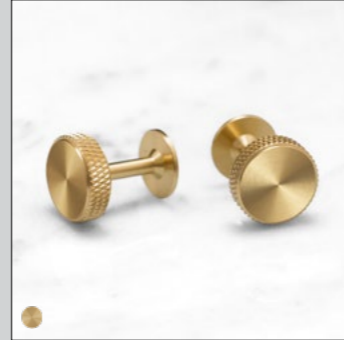

NECKLACE

[details.] **NECKLACE WITH VERTICAL PENDANT.]**
SOLID KNURLED METAL.]

[product image.]

[dimensions.] **CHAIN LENGTH Ø: 600 MM.]**
PENDANT HEIGHT: 50 MM.]

[finish details.] **STEEL.]** 
BURNT STEEL.] 
BRASS.] 
BLACK.] 

CUFFLINKS

[details.] **PAIR OF CUFFLINKS.]**
SOLID KNURL METAL.]

[product image.]

[finish details.] **STEEL.]** 
BRASS.] 
BLACK.] 

[dimensions.] **15 MM X 19 MM.]**

DOUBLE BRACELET

[details.] **PLAITED BLACK LEATHER.]**
SOLID KNURLED METAL.]