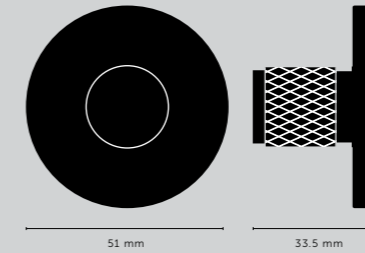

[dimensions.]

[product image.]

[knurl.] **CROSS.]**
[finish.] **BRASS.]**

DOOR KNOB SET

[type.] **CENTRE-DISTANCE 30 MM (SWEDEN).**
CENTRE-DISTANCE 38 MM (UK).
CENTRE-DISTANCE 41.5 MM (ANZS).

[finish.] **STEEL.]** ◀
BRASS.] ◀
BLACK.] ◀

[dimensions.]

[product image.]

THUMBTURN LOCK

[knurl.] **CROSS.]**

[finish.] **STEEL.]**
BRASS.]
SMOKED BRONZE.]
BLACK.]

[details.] **SOLID METAL.]**

[dimensions.]

[product image.]