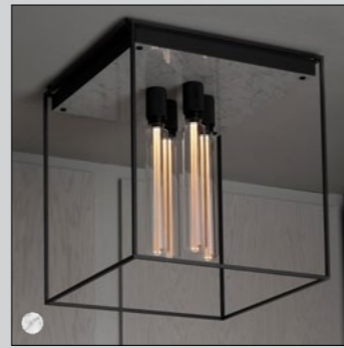

[finish.] **POLISHED WHITE MARBLE.]**

SATIN BLACK MARBLE.]

[product image.]

[scale.]

[type.]
[type.]

CEILING 5.0.]
WALL / LARGE.]

CAGED WALL

[category.] **WALL LIGHTS.]**