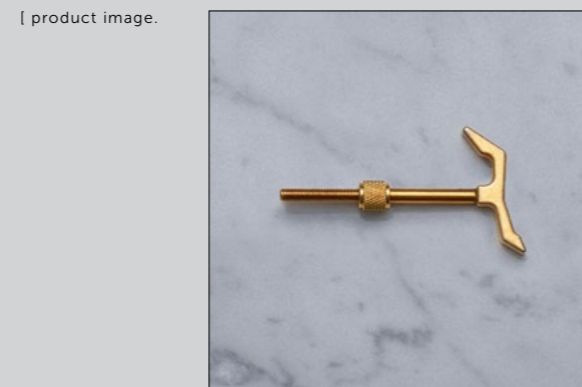

[finish.]
STEEL.] 
BRASS.] 
SMOKED BRONZE.] 
BLACK.] 

[scale.]

T-BAR / PLATE / CROSS

[knurl.] **CROSS.]**

[details.] **SOLID METAL
 BACKPLATE.]**
COIN SCREWS.]

[finish.]
STEEL.] 
BRASS.] 
SMOKED BRONZE.] 
BLACK.] 

[product.] **T-BAR.]**
 [finish.] **BRASS.]**

[scale. **LINEAR vs CROSS.**]

THE HOOK

[knurl.] **CROSS.]**

[details.] **SOLID METAL.]**
MACHINED HEAD.]

[fyi.] **COMES WITH WALL ANCHOR INSERT.]**

[finish.]

STEEL.] 
BRASS.]  ◀
SMOKED BRONZE.] 

[category. **DOOR HARDWARE.**]

A collection of bold door handles, door knobs, door stops, door pulls and door accessories. Fashioned from solid metal, using a diamond-edge cnc lathe and featuring our signature cross-knurl pattern. Refined by hand.