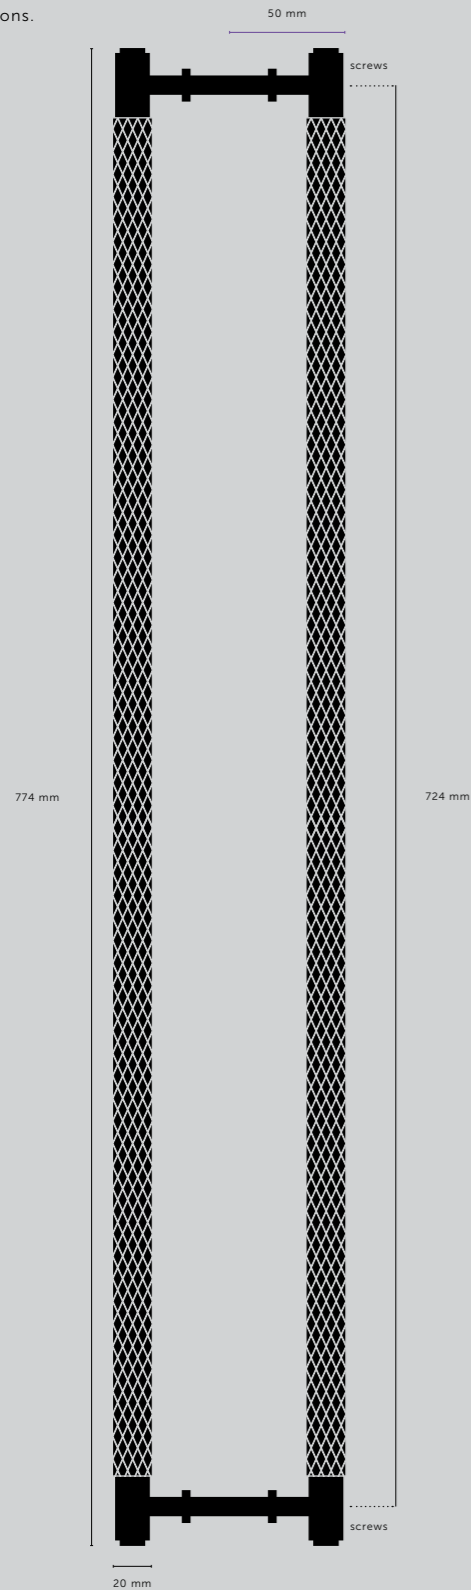

PULL BAR / PLATE / LINEAR

[size.]
SMALL.]
MEDIUM.]
LARGE.]

[finish.]
STEEL.] 
BRASS.] 
GUN METAL.] 
BLACK.] 

[knurl.]
LINEAR.]

[details.]
SOLID METAL.]
BACKPLATE.]
TORX SCREWS.]

[dimensions.]

[scale.]

900 mm counter

DOUBLE-SIDED PULL BAR / CROSS

[knurl.] **CROSS.]**

[details.] **SOLID METAL.]**
COIN SCREW ENDS.]

[finish.] **STEEL.]**
BRASS.]
SMOKED BRONZE.]
BLACK.]

[product image.]

[scale.]

[scale.]

DOUBLE-SIDED CLOSET BAR / CROSS

[knurl.] **CROSS.]**

[finish.] **STEEL.]**
BRASS.]
SMOKED BRONZE.]
BLACK.]

[details.] **SOLID METAL.]**
COIN SCREW ENDS.]

[dimensions.]

[product image.]

[scale.]

2040 mm door

[knurl.] **CROSS.]**
[finish.] **BLACK.]**