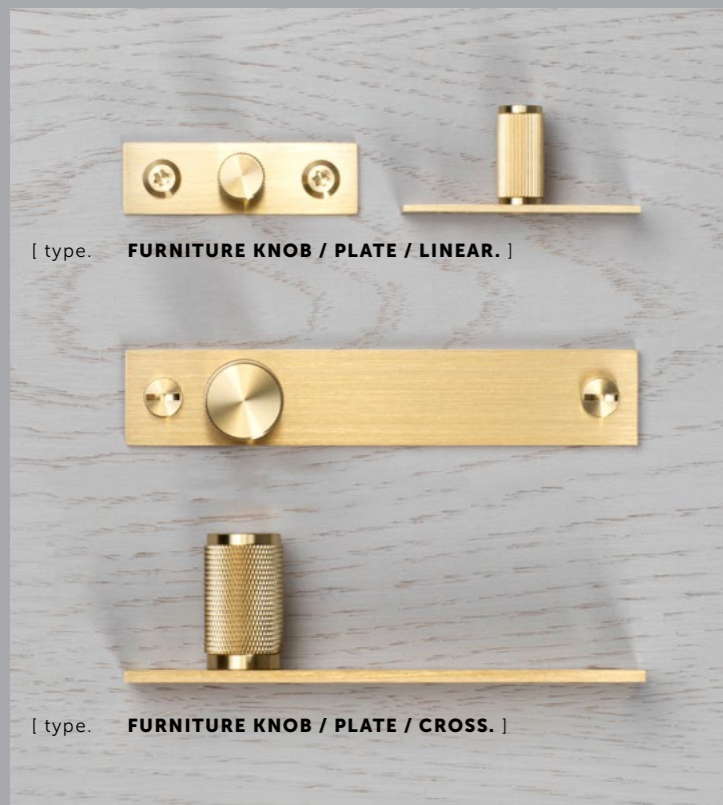

[finish.]
STEEL.] 
BRASS.] 
SMOKED BRONZE.] 
BLACK.] 

[scale.]

T-BAR / PLATE / CROSS

[knurl.] **CROSS.]**

[details.] **SOLID METAL
 BACKPLATE.]**
COIN SCREWS.]

[finish.]
STEEL.] 
BRASS.] 
SMOKED BRONZE.] 
BLACK.] 

[product.] **T-BAR.]**
 [finish.] **BRASS.]**

[scale. **LINEAR vs CROSS.**]

THE HOOK

[knurl.] **CROSS.]**

[details.] **SOLID METAL.]**
MACHINED HEAD.]

[fyi.] **COMES WITH WALL ANCHOR INSERT.]**

[finish.]

STEEL.] 
BRASS.]  ◀
SMOKED BRONZE.] 