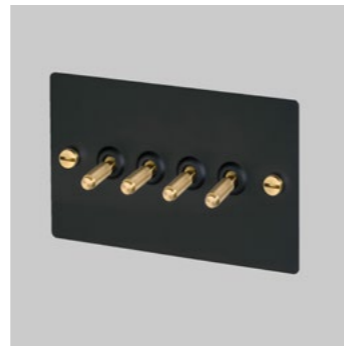

[page. **88.]**

[product. **2G EURO PLUG SOCKET.]**

[finish. **WHITE.]** [sku. **UK-MG-CO-2G-WH-A.]**
▶ **STEEL.]** **UK-MG-CO-2G-ST-A.]**
BRASS.] **UK-MG-CO-2G-BR-A.]**
SMOKED BRONZE.] **UK-MG-CO-2G-SM-A.]**
BLACK.] **UK-MG-CO-2G-BL-A.]**