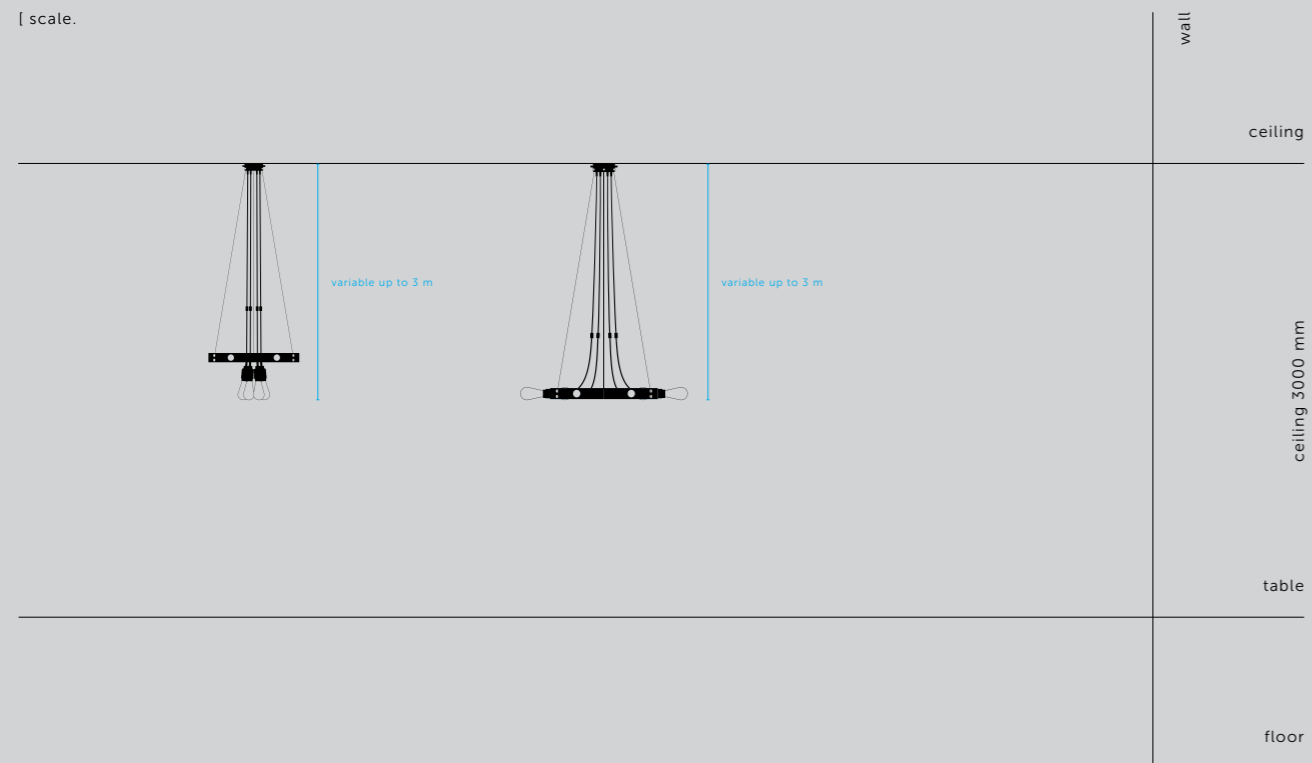

HERO

[category.] **CHANDELIER.]**

[knurl.] **CROSS.]**

[cable length.] **UP TO 3 M.]**

[socket.] **E27.]**
[voltage.] **220-240V.]**
[classification.] **CB/CE CERTIFIED, CLASS 1 & IP20.]**

[finish details.] **STEEL.]**
BRASS.]
SMOKED BRONZE.]

[finish crown.] **STONE.]**
GRAPHITE.]

[details.] **SOLD METAL.]**
COIN SCREWS.]
FORGED CROWN.]

[product image.]

[scale.]

[finish body.] **GRAPHITE.]**
[finish details.] **BRASS.]**