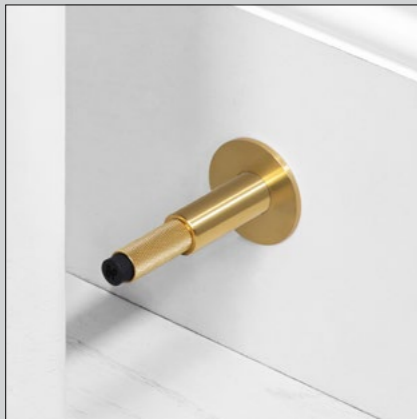

[collection. **LINEAR.**]

Our new linear-knurl pattern is machined into 12mm diameter solid bar and inspired by fashion accessory hardware. Elegant in look and scale this knurl is beautifully refined. The linear-knurl is accompanied by machined torx screws.

[dimensions.]

[product image.]

[scale.]

[knurl.] **LINEAR.]**
 [finish.] **BURNT STEEL.]**

PRECIOUS BAR / LINEAR

[knurl.] **LINEAR.]**

[product image.]

[details.] **SOLID METAL.]**
PADLOCK + CHAIN.]

[product image.]

[finish.] **STEEL.]**

THUMBTURN LOCK LATCH

[info.] **57MM BACKSET.]**
FOR USE WITH OUR THUMBTURN LOCKS.]

[product image.]

[finish.] **STEEL.]**

[location. **SHOREDITCH, GARAGE.**]

"I was working as an architect by day and building custom motorbikes by night. I taught myself how to craft solid metal into one-off custom parts. Handlebars soon turned into door handles, light switches and wall lights and Buster + Punch was born"

Massimo Buster Minale, Founder.

DOOR STOP / WALL

[knurl.] **CROSS.]**

[details.] **SOLID METAL.]
B+P EMBOSSED RUBBER STOPPER.]**

[finish.] **STEEL.]**
BRASS.] ◀
SMOKED BRONZE.]
BLACK.]

[product image.]

[dimensions.]