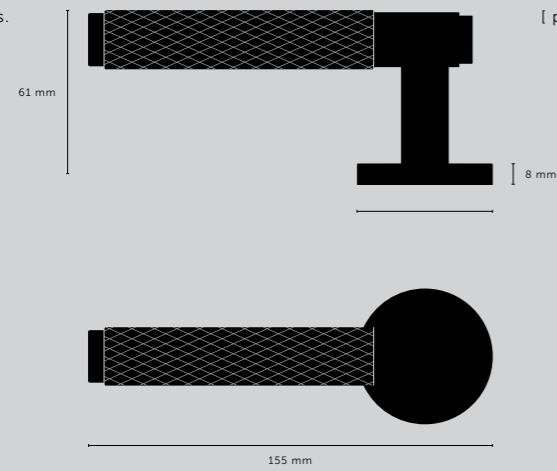

DOOR HANDLE SET / SPRUNG

[type.] **CENTRE-DISTANCE 38 MM.]**

[finish.]

STEEL.]
BRASS.]
SMOKED BRONZE.]
BLACK.]

[knurl.] **CROSS.]**

[details.] **SOLID METAL.]**
COIN SCREW END.]

[fyi.] **SOLD IN PAIRS.]**
SPRING ASSISTED ROSE TO ENSURE HANDLE RETURNS TO CENTRE.]
FITS DOORS OF THICKNESS 35 - 54MM WITH SUPPLIED FITTINGS.]
INTERIOR USE ONLY.]
FOR USE IN UK & PARTS OF EU OR ROW IF USING OUR LATCHES.]

[dimensions.]

[product image.]