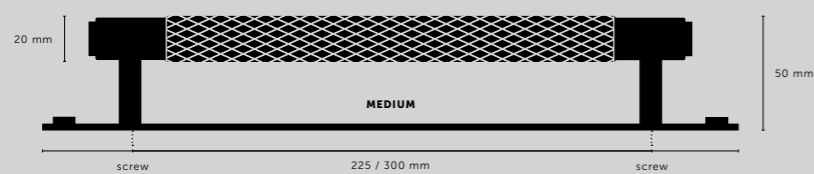

[dimensions.]

[scale.]

900 mm counter