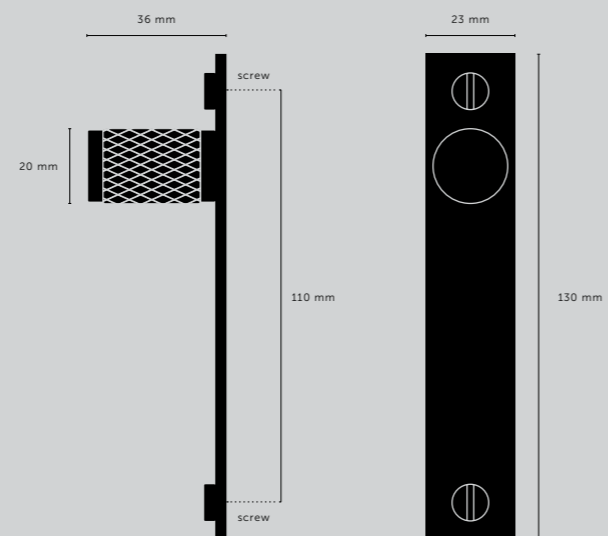

[knurl.] **CROSS.]**

[details.] **SOLID METAL.]**
BACKPLATE.]
COIN SCREWS.]

[fyi.] **SOLD IN SETS OF TWO.]**

[finish.]
STEEL.] 
BRASS.] 
SMOKED BRONZE.] 
BLACK.] 

[dimensions.]

[product.] **FURNITURE KNOB / PLATE.]**
 [finish.] **BRASS.]**