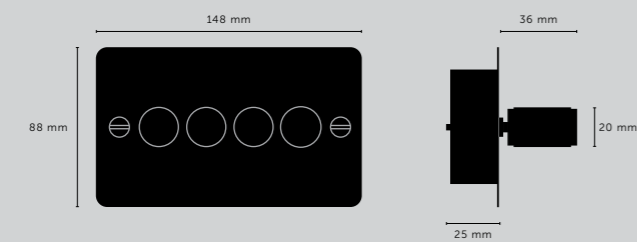

[product image.]