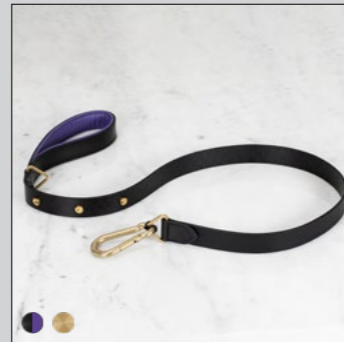

[dog.]
DENZEL.]
[finish.]
STEEL.]