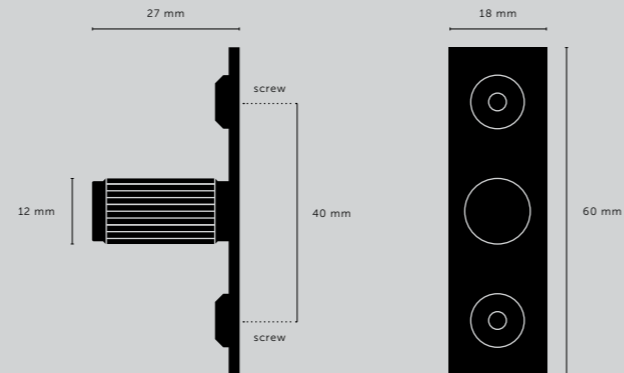

[knurl.] **LINEAR.]**

[details.] **SOLID METAL.]**
BACKPLATE.]
COIN SCREWS.]

[fyi.] **SOLD IN SETS OF TWO.]**

[finish.]
STEEL.] 
BRASS.] 
GUN METAL.] 
BLACK.] 

[dimensions.]

PULL BAR / LINEAR

[size.]
SMALL.]
MEDIUM.]
LARGE.]