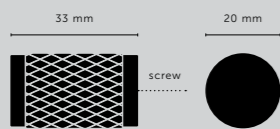

FURNITURE KNOB / CROSS

[knurl.] **CROSS.]**

[details.] **SOLID METAL.]**

[fyi.] **SOLD IN SETS OF TWO.]**

[finish.]
STEEL.] 
BRASS.] 
SMOKED BRONZE.] 
BLACK.] 

[dimensions.]

[scale.]

FURNITURE KNOB / PLATE / CROSS