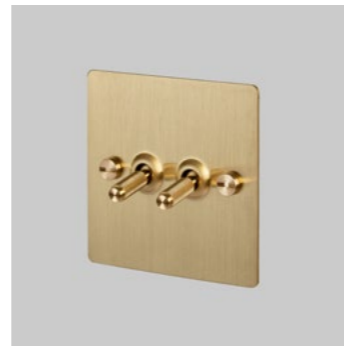

[page. **88.]**

[product. **2G UK PLUG SOCKET / USB.]**

[finish. **WHITE.]** [sku. **UK-SO-CO-2G-USB-WH-A.]**
▶ **STEEL.]** **UK-SO-CO-2G-USB-ST-A.]**
BRASS.] **UK-SO-CO-2G-USB-BR-A.]**
SMOKED BRONZE.] **UK-SO-CO-2G-USB-SM-A.]**
BLACK.] **UK-SO-CO-2G-USB-BL-A.]**