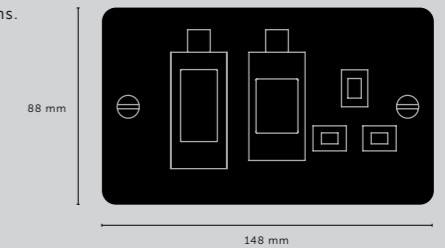

[finish details.] **WHITE.]**
STEEL.]
BRASS.]
SMOKED BRONZE.]
BLACK.]

[dimensions.]