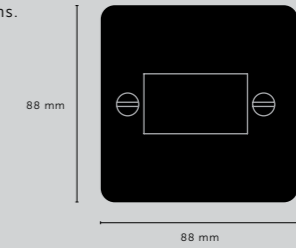

[details.] **10A TRIPLE POLE.]**

[product image.]

[finish details.] **WHITE.]**
STEEL.]
BRASS.]
SMOKED BRONZE.]
BLACK.]

[dimensions.]

DP SWITCH

[details.] **20A DOUBLE POLE.]
WITH NEON.]**

[dimensions.]

[finish details.] **WHITE.]**
STEEL.]
BRASS.]
SMOKED BRONZE.]
BLACK.]