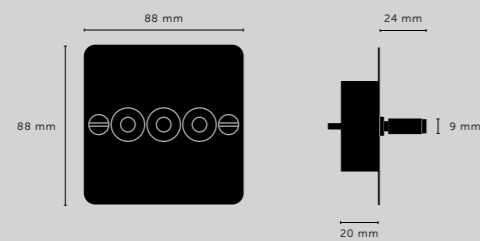

[knurl.] **CROSS.]**

[type.] **1G INTERMEDIATE.]**

1G.]

2G.]

3G.]

4G.]

[details.] **SOLID METAL.]**
COIN SCREWS.]
ON/OFF.]
2-WAY.]
3-WAY (INTERMEDIATE ONLY).]
10AX.]

[dimensions.]