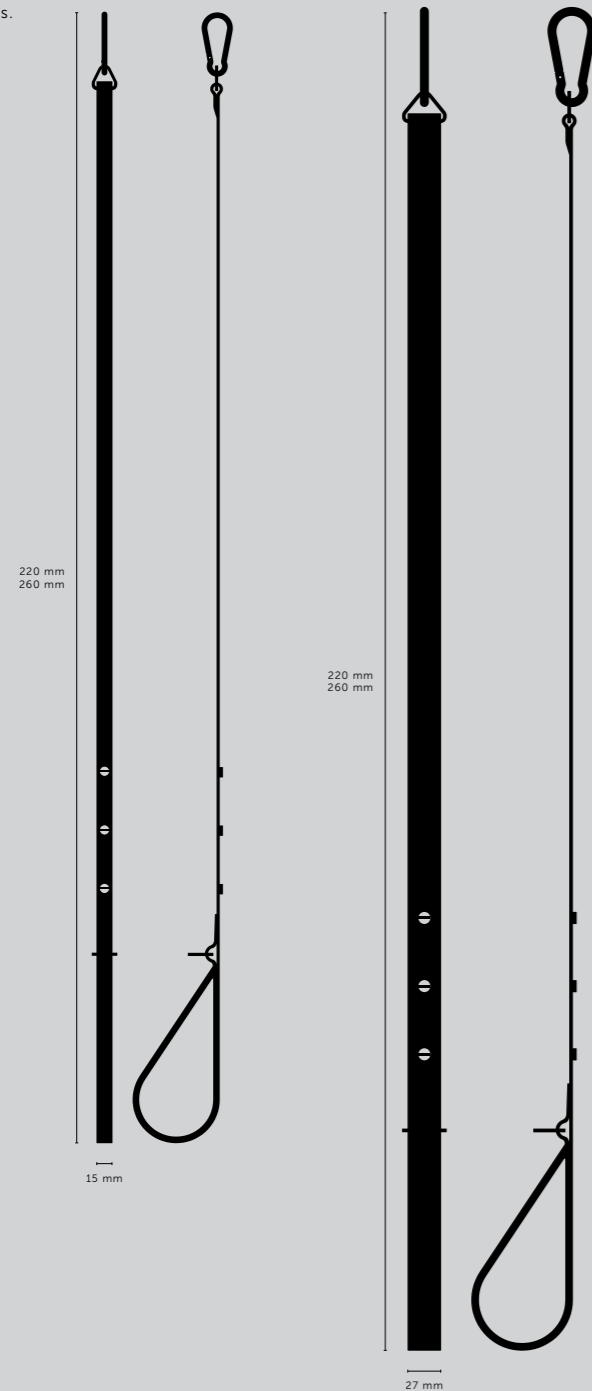

DOG LEAD

[size.]
15 MM.]
27MM.]

[details.]
GENTLY EMBOSSED BLACK BUFFALO LEATHER.]
SUPER-SOFT PURPLE COW LEATHER HANDLE.]
SOLID METAL COIN SCREW STUDDING.]
SOLID METAL CARABINER FASTENER.]

[finish.]
BLACK LEATHER + PURPLE INSIDE.] ●

[finish details.]
STEEL.] ●
BRASS.] ●

[dimensions.]

[product image.]