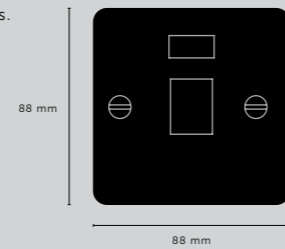

[finish details.] **WHITE.]**
STEEL.]
BRASS.]
SMOKED BRONZE.]
BLACK.]

[dimensions.]