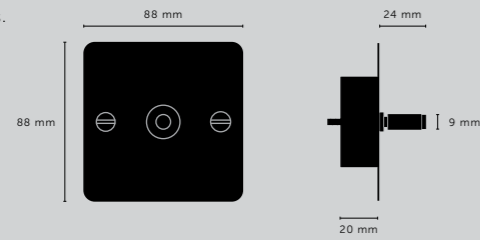

[knurl.] **CROSS.]**

[type.] **1G INTERMEDIATE.]**

1G.]

2G.]

3G.]

4G.]

[details.] **SOLID METAL.]**
COIN SCREWS.]
ON/OFF.]
2-WAY.]
3-WAY (INTERMEDIATE ONLY).]
10AX.]

[dimensions.]