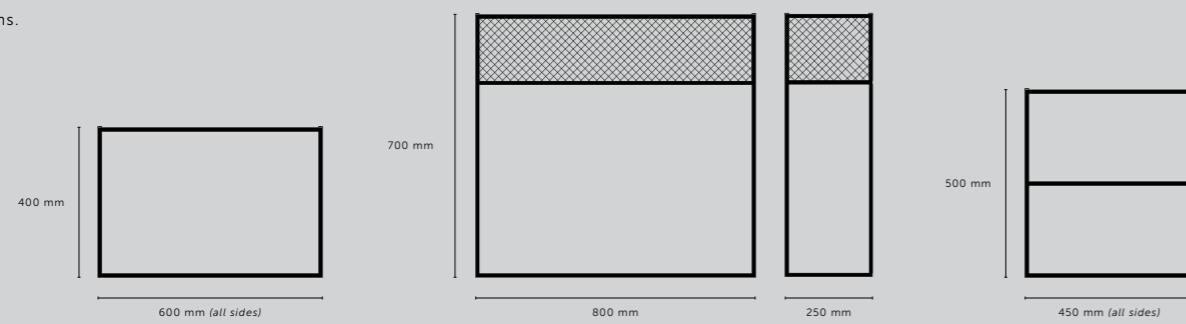

[dimensions.