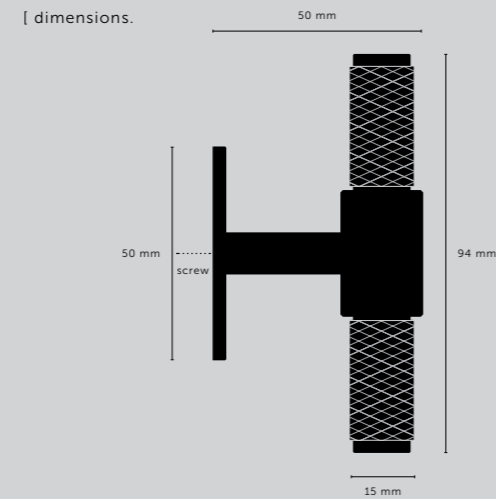

T-BAR / PLATE / CROSS

[knurl.] **CROSS.]**

[details.] **SOLID METAL
BACKPLATE.]**
COIN SCREWS.]

[finish.]
STEEL.]
BRASS.]
SMOKED BRONZE.]
BLACK.]