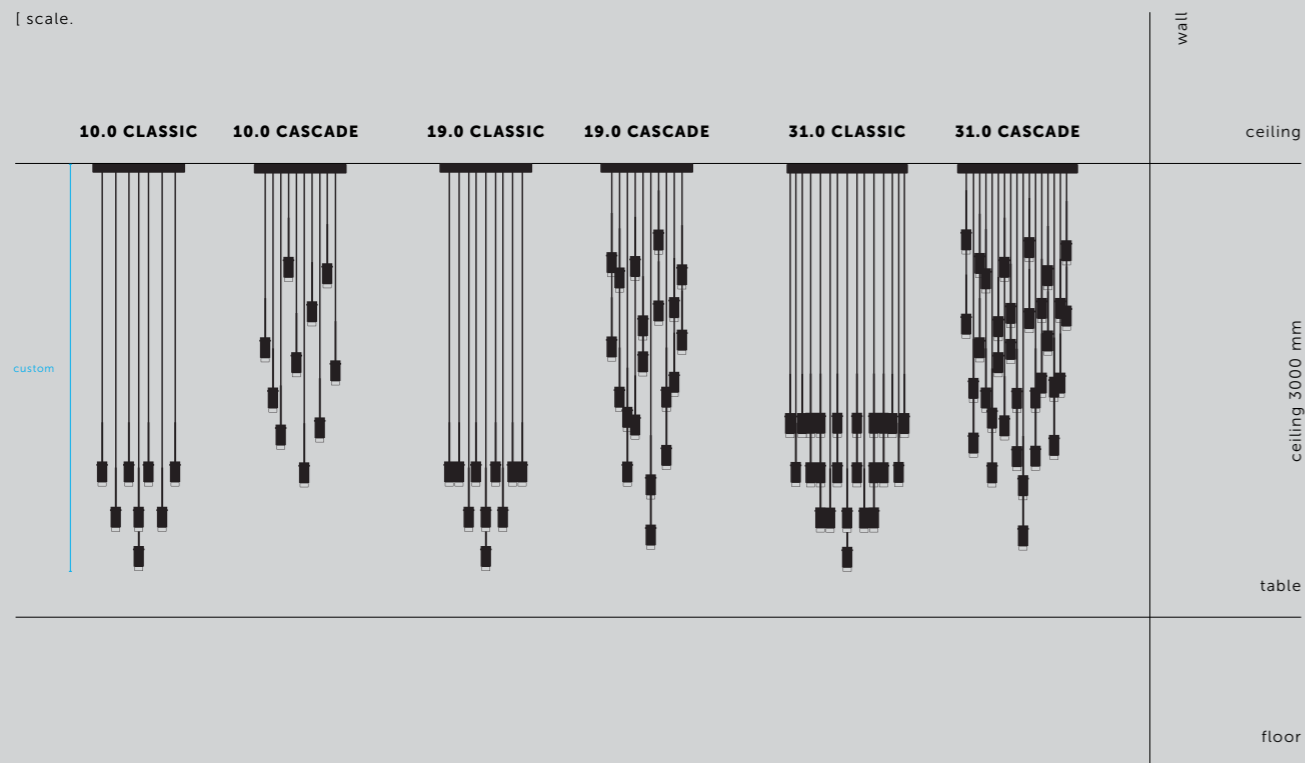

EXHAUST

[category.] **CHANDELILERS.]**

[finish details.]
STEEL.]
BURNT STEEL.]
BRASS.]
GUN METAL.]

[type.]
10.0 CLASSIC.]
10.0 CASCADE.]
19.0 CLASSIC.]
19.0 CASCADE.]
31.0 CLASSIC.]
31.0 CASCADE.]

[finish body.]
STONE.]
GRAPHITE.]

[knurl.] **LINEAR.]**

[fyi.] **CABLE LENGTHS CUSTOM.]**

[details.]
SOLID METAL.]
TORX SCREWS.]
LOW-GLARE HONEYCOMB FILTER.]

[socket.] **GU10.]**
[voltage.] **220-240V.]**
[classification.] **CB/CE CERTIFIED, CLASS 1 & IP20.]**

[product image.]

[scale.]

[type.] **19.0 CASCADE.]**
[finish.] **GRAPHITE + BRASS.]**