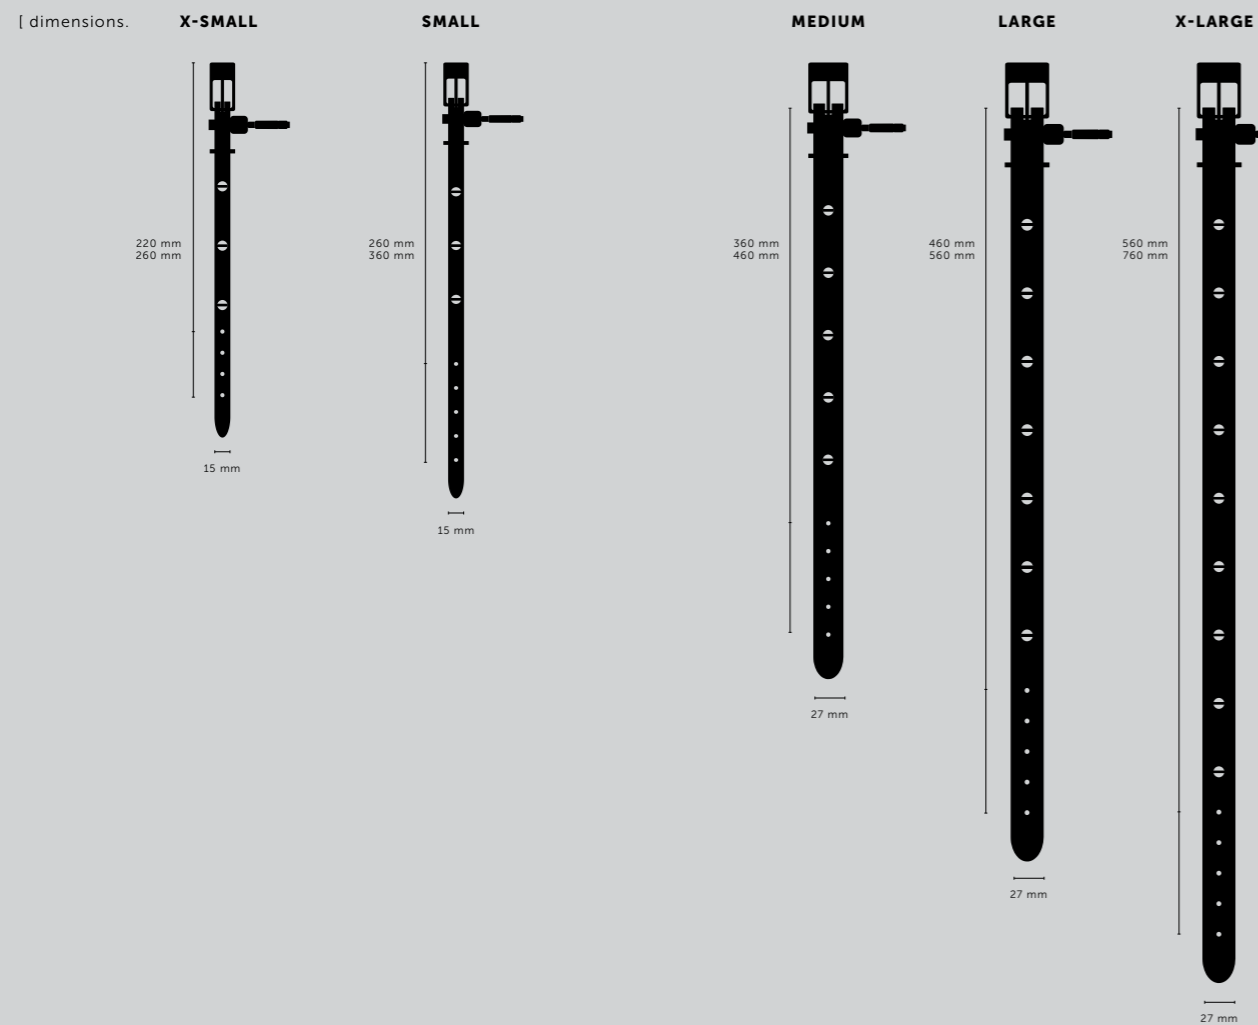

[finish.] **BLACK LEATHER + PURPLE INSIDE.]**

[finish details.] **STEEL.]**
BRASS.]

[details.] **GENTLY EMBOSSED BLACK BUFFALO LEATHER.]**
SUPER -SOFT PURPLE COW LEATHER.]
SOLID METAL COIN SCREW STUDDING.]
CROSS-KNURLED OPENABLE DOG PENDANT.]

product image.