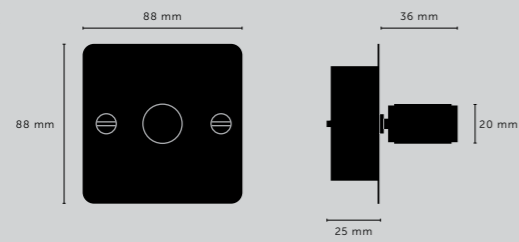

DIMMER SWITCH

[knurl.] **CROSS.]**

[type.] **1G.]**
2G.]
3G.]
4G.]

[details.] **SOLID METAL.]**
COIN SCREWS.]
2-WAY.]
ELECTRONIC SOFT START.]
DIMS LED / HALOGEN / INCANDESCENT.]
LEADING EDGE & TRAILING EDGE MODES.]

[finish.]

WHITE.]
WHITE + STEEL.]
WHITE + BRASS.]
STEEL.]
STEEL + BRASS.]
BRASS.]
SMOKED BRONZE.]
SMOKED BRONZE + BRASS.]
BLACK.]
BLACK + STEEL.]
BLACK + BRASS.]

[dimensions.]