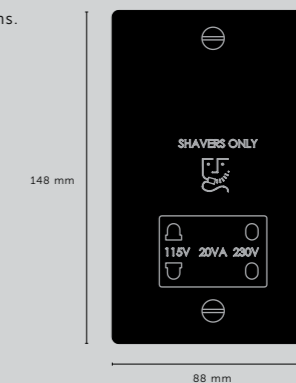

[finish details.] **WHITE.]**
STEEL.]
BRASS.]
SMOKED BRONZE.]
BLACK.]

[dimensions.]