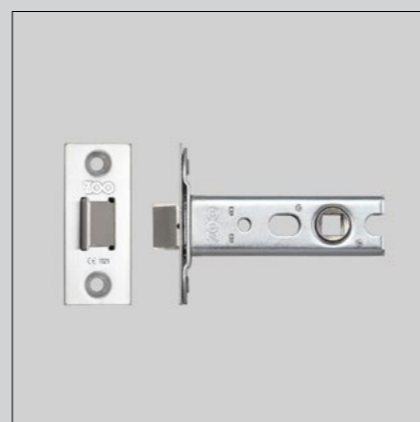

DOOR TUBULAR LATCH

[details.] **57MM BACKSET.]**
FOR USE WITH OUR DOOR HANDLES
(NOT FIXED).]

[product image.]

[finish.] **STEEL.]**