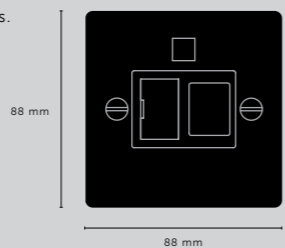

[finish details.] **WHITE.]**
STEEL.]
BRASS.]
SMOKED BRONZE.]
BLACK.]

[dimensions.]