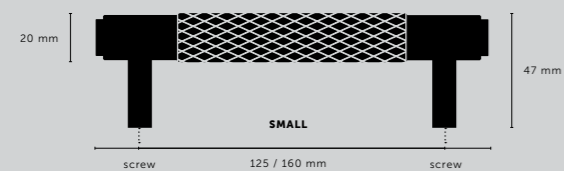

PULL BAR / CROSS

[size.]
SMALL.]
MEDIUM.]
LARGE.]

[finish.]
STEEL.]
BRASS.]
SMOKED BRONZE.]
BLACK.]

[knurl.]
CROSS.]

[details.]
SOLID METAL.]
COIN SCREW ENDS.]

[product image.]

[fyi.]
DOUBLE-SIDED VERSION AVAILABLE PG. 48.]

[dimensions.]

[scale.]

900 mm counter

[size.]
MEDIUM & LARGE.]
 [finish.]
SMOKED BRONZE.]

PULL BAR / PLATE / CROSS

[size.]
SMALL.]
MEDIUM.]
LARGE.]

[finish.]
STEEL.]
BRASS.]
SMOKED BRONZE.] ◀
BLACK.]

[knurl.]
CROSS.]