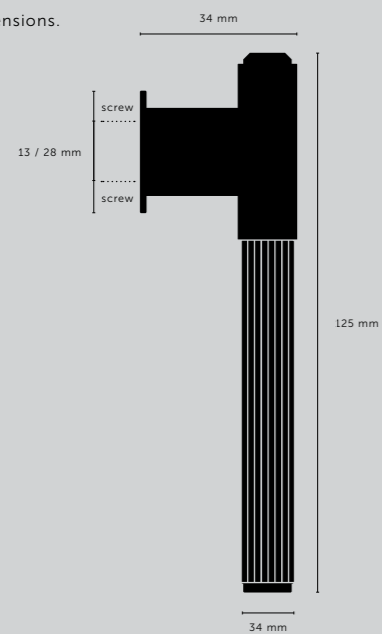

PULL BAR / PLATE / LINEAR

[size.]
SMALL.]
MEDIUM.]
LARGE.]

[finish.]
STEEL.] 
BRASS.] 
GUN METAL.] 
BLACK.] 

[knurl.]
LINEAR.]

[details.]
SOLID METAL.]
BACKPLATE.]
TORX SCREWS.]

[dimensions.]

[scale.]

900 mm counter

[size.] **LARGE.]**
 [finish.] **BRASS.]**

L-BAR / LINEAR

[knurl.] **LINEAR.]**

[finish.]

- STEEL.]** 
- BURNT STEEL.]** 
- BRASS.]** 
- GUN METAL.]** 
- BLACK.]** 

[details.] **SOLID METAL.]**
MACHINED STALK.]
TORX SCREW END.]

[dimensions.]

[product image.]

[scale.]

[knurl.] **LINEAR.]**
 [finish.] **BURNT STEEL.]**

PRECIOUS BAR / LINEAR

[knurl.] **LINEAR.]**

[product image.]

[details.] **SOLID METAL.]**
PADLOCK + CHAIN.]