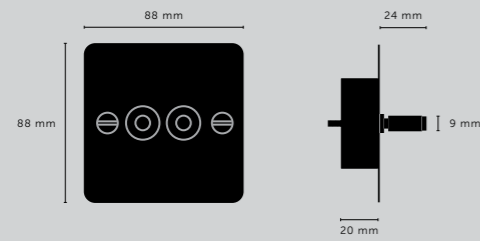

[knurl.] **CROSS.]**

[type.] **1G INTERMEDIATE.]**

1G.]

2G.]

3G.]

4G.]

[details.] **SOLID METAL.]**
COIN SCREWS.]
ON/OFF.]
2-WAY.]
3-WAY (INTERMEDIATE ONLY).]
10AX.]

[dimensions.]