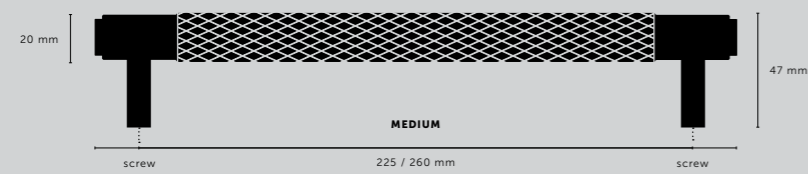

PULL BAR / CROSS

[size.]
SMALL.]
MEDIUM.]
LARGE.]

[finish.]
STEEL.]
BRASS.]
SMOKED BRONZE.]
BLACK.]

[knurl.]
CROSS.]

[details.]
SOLID METAL.]
COIN SCREW ENDS.]

[product image.]

[fyi.]
DOUBLE-SIDED VERSION AVAILABLE PG. 48.]

[dimensions.]

[scale.]

900 mm counter

[size.]
MEDIUM & LARGE.]
 [finish.]
SMOKED BRONZE.]

PULL BAR / PLATE / CROSS

[size.]
SMALL.]
MEDIUM.]
LARGE.]

[finish.]
STEEL.]
BRASS.]
SMOKED BRONZE.] ◀
BLACK.]

[knurl.]
CROSS.]