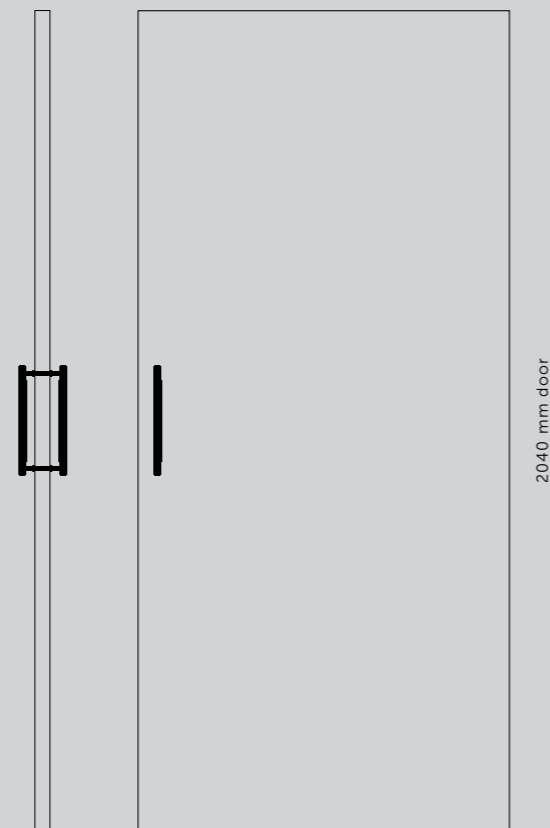

DOUBLE-SIDED PULL BAR / CROSS

[knurl.] **CROSS.]**

[details.] **SOLID METAL.]**
COIN SCREW ENDS.]

[finish.] **STEEL.]**
BRASS.]
SMOKED BRONZE.]
BLACK.]

[product image.]

[scale.]

[scale.]