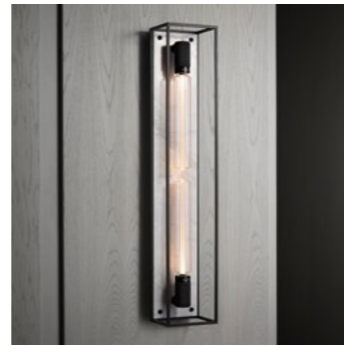

[page. **64.**]

[product. **CAGED WALL / LARGE.]**

[finish. ▶ **WHITE MARBLE.]** [sku. **RCA-14374.]**
BLACK MARBLE.] [sku. **RCA-02375.]**

[page. **64.]**

[product. **CAGED WALL / X-LARGE.]**

[finish. ▶ **WHITE MARBLE.]** [sku. **RCA-14376.]**
BLACK MARBLE.] [sku. **RCA-02377.]**