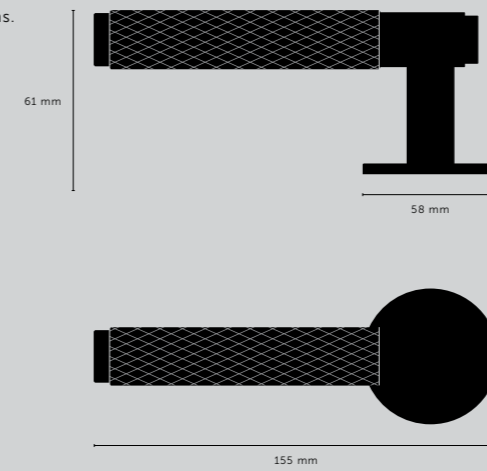

DOOR HANDLE SET / SPRUNG

[type.] **CENTRE-DISTANCE 38 MM.]**

[finish.]

STEEL.]
BRASS.]
SMOKED BRONZE.]
BLACK.]

[knurl.] **CROSS.]**

[details.] **SOLID METAL.]**
COIN SCREW END.]

[fyi.] **SOLD IN PAIRS.]**
SPRING ASSISTED ROSE TO ENSURE HANDLE RETURNS TO CENTRE.]
FITS DOORS OF THICKNESS 35 - 54MM WITH SUPPLIED FITTINGS.]
INTERIOR USE ONLY.]
FOR USE IN UK & PARTS OF EU OR ROW IF USING OUR LATCHES.]

[dimensions.]

[product image.]

DOOR HANDLE / FIXED

[type.] **FIXED.]**

[finish.]

STEEL.]
BRASS.]
SMOKED BRONZE.]
BLACK.]

[knurl.] **CROSS.]**

[details.] **SOLID METAL.]**
COIN SCREW END.]

[fyi.] **SOLD AS A SINGLE HANDLE.]**
HANDLE REMAINS IN FIXED POSITION.]
CAN BE FITTED TO ANY DOOR.]
INTERIOR USE ONLY.]

[dimensions.]

[product image.]

DOOR HANDLE SET / UNSPRUNG

[type.] **CENTRE-DISTANCE 30 MM (SWEDEN).]**
CENTRE-DISTANCE 38MM (UK)* TRADE PRODUCT ONLY.]