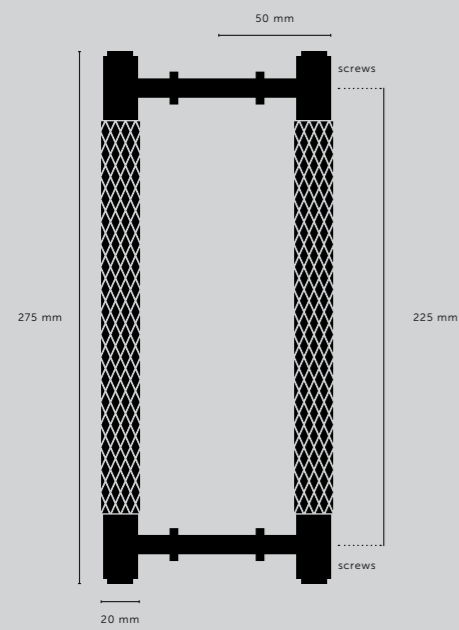

[collection. **LINEAR.**]

Our new linear-knurl pattern is machined into 12mm diameter solid bar and inspired by fashion accessory hardware. Elegant in look and scale this knurl is beautifully refined. The linear-knurl is accompanied by machined torx screws.

[dimensions.]

[product image.]

[scale.]

[knurl.] **LINEAR.]**
 [finish.] **BURNT STEEL.]**

PRECIOUS BAR / LINEAR

[knurl.] **LINEAR.]**

[product image.]

[details.] **SOLID METAL.]**
PADLOCK + CHAIN.]

[details.]
SOLID METAL.]
BACKPLATE.]
COIN SCREWS.]

[product image.]

[dimensions.]

[scale.]

900 mm counter

[size.]
LARGE.]
[finish.]
STEEL.]

CLOSET BAR / CROSS

[knurl.] **CROSS.]**

DOUBLE-SIDED PULL BAR / CROSS

[knurl.] **CROSS.]**

[details.] **SOLID METAL.]**
COIN SCREW ENDS.]

[finish.] **STEEL.]**
BRASS.]
SMOKED BRONZE.]
BLACK.]

[product image.]

[scale.]

[scale.]

DOUBLE-SIDED CLOSET BAR / CROSS