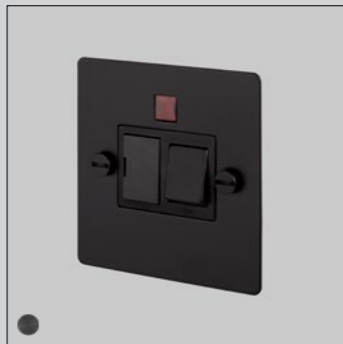

SWITCHED FUSED SPUR

[details.]

[dimensions.]