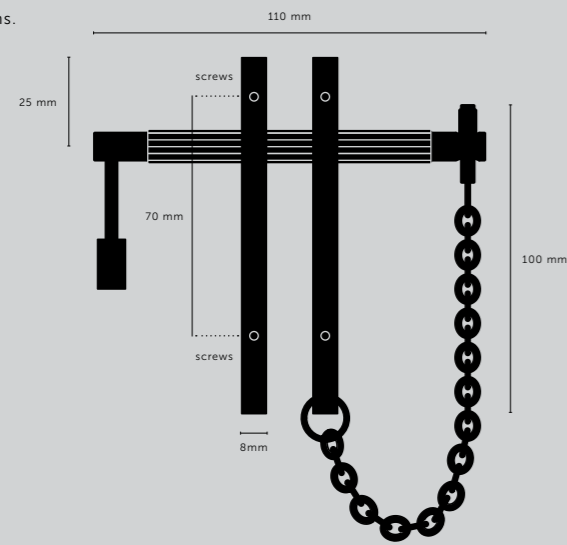

[dimensions.]

[product image.]

[scale.]

[knurl.] **LINEAR.]**
 [finish.] **BURNT STEEL.]**

PRECIOUS BAR / LINEAR

[knurl.] **LINEAR.]**

[product image.]

[details.] **SOLID METAL.]**
PADLOCK + CHAIN.]

[fyi.] **INCLUDES B+P LOW SECURITY**
PADLOCK AND KEY.]

[finish.] **BURNT STEEL.]**  
BRASS.]

[dimensions.]

[scale.]

900 mm counter

[collection. **CROSS.**]

Our signature cross-knurl pattern is diamond-cut into 20mm diameter solid bar and inspired by machinery. Industrial in look and scale this knurl feels amazing under touch. The cross-knurl is accompanied by our signature solid metal coin screws.