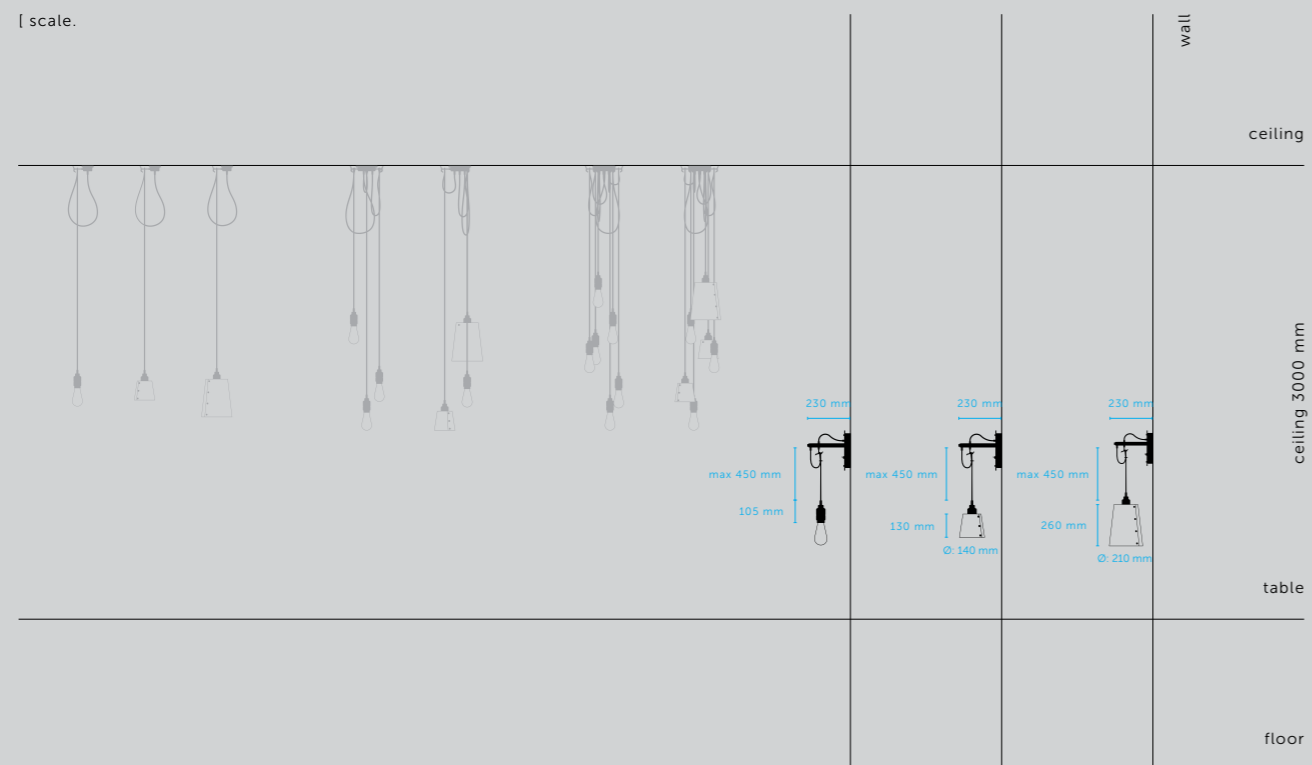

SOLD METAL.]
MACHINED HOOKS.]

[product image.

[scale.

HERO

[category.] **CHANDELIER.]**

[knurl.] **CROSS.]**

[cable length.] **UP TO 3 M.]**

[socket.] **E27.]**
 [voltage.] **220-240V.]**
 [classification.] **CB/CE CERTIFIED, CLASS 1 & IP20.]**