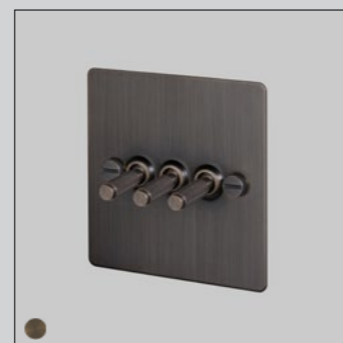

[product image.]