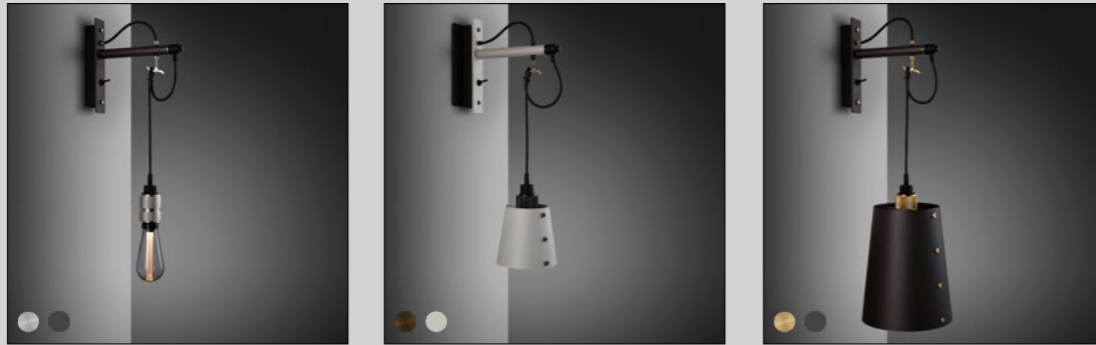

HOOKED WALL

[category.] **WALL LIGHTS.]**

[finish details.

STEEL.]
BRASS.]
SMOKED BRONZE.]

[type.]
NUDE.]
SMALL.]
LARGE.]

[finish body.

STONE.]
GRAPHITE.]

[cable length.] **UP TO 0.5M.]**

[socket.] **E27.]**
[voltage.] **220-240V.]**
[classification.] **CB/CE CERTIFIED, CLASS 1 & IP20.]**

[details.

SOLD METAL.]
MACHINED HOOKS.]

[product image.