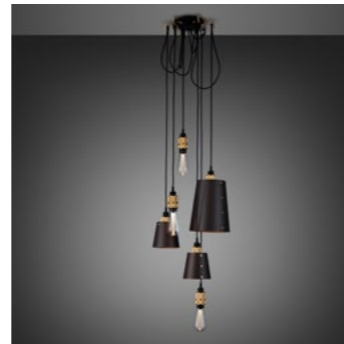

[page. **68.]**

[product. **HOOKED 6.0 / MIX SHADE / 2.6 M CABLE.]**
[finish. **STONE + STEEL.]** [sku. **RHK-23443 / UK-HK6-ST-2.6-M-SN.]**
STONE + BRASS.] **RHK-25435.]**
▶ STONE + SMOKED BRONZE.] **RHK-24439 / UK-HK6-SM-2.6-M-SN.]**
GRAPHITE + STEEL.] **RHK-19442.]**
GRAPHITE + BRASS.] **RHK-18434.]**
GRAPHITE + SMOKED BRONZE.] **RHK-20438 / UK-HK6-SM-2.6-M-GR.]**