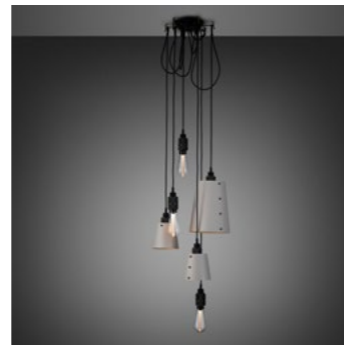

[page. **68.]**

[product. **HOOKED WALL / NUDE.]**
[finish. **STONE + STEEL.]** [sku. **RHW-23331.]**
▶ STONE + BRASS.] **RHW-25329.]**
STONE + SMOKED BRONZE.] **RHW-24330.]**
GRAPHITE + STEEL.] **RHW-19334.]**
GRAPHITE + BRASS.] **RHW-18332.]**
GRAPHITE + SMOKED BRONZE.] **RHW-20333.]**