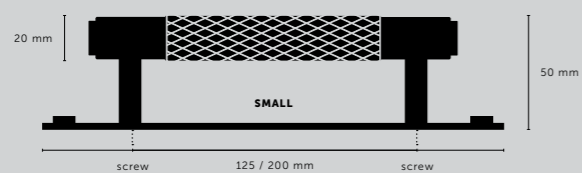

[dimensions.]

[scale.]

900 mm counter