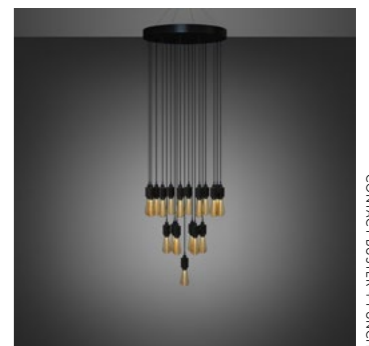

[page. **78.]**

[product. **HEAVY METAL CHANDELIER / 31 PENDANTS.]**
[finish. **STEEL.]** [sku. **HM31*.]**
BRASS.] **HM31*.]**
SMOKED BRONZE.] **HM31*.]**
MATT BLACK.] **HM31*.]**