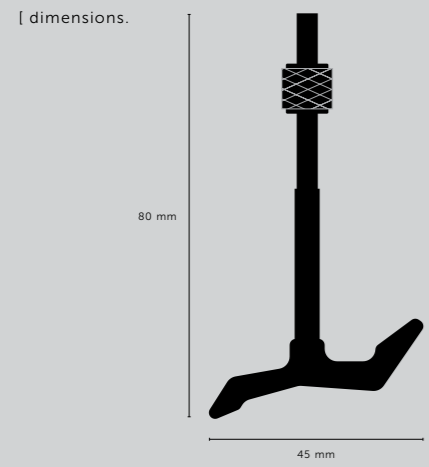

[product.] **T-BAR.]**
 [finish.] **BRASS.]**

[scale. **LINEAR vs CROSS.**]

THE HOOK

[knurl.] **CROSS.]**

[details.] **SOLID METAL.]**
MACHINED HEAD.]

[fyi.] **COMES WITH WALL ANCHOR INSERT.]**

[finish.]

STEEL.] 
BRASS.]  ◀
SMOKED BRONZE.] 

DOOR HANDLE SET / SPRUNG

[type.] **CENTRE-DISTANCE 38 MM.]**

[finish.]

STEEL.]
BRASS.]
SMOKED BRONZE.]
BLACK.]

[knurl.] **CROSS.]**

[details.] **SOLID METAL.]**
COIN SCREW END.]

[fyi.] **SOLD IN PAIRS.]**
SPRING ASSISTED ROSE TO ENSURE HANDLE RETURNS TO CENTRE.]
FITS DOORS OF THICKNESS 35 - 54MM WITH SUPPLIED FITTINGS.]
INTERIOR USE ONLY.]
FOR USE IN UK & PARTS OF EU OR ROW IF USING OUR LATCHES.]