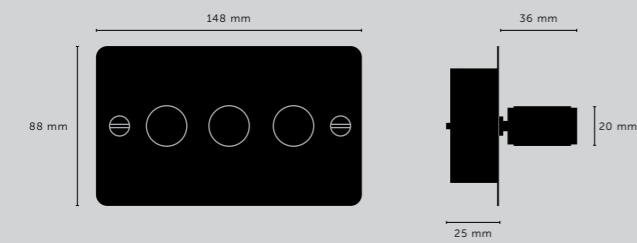

[product image.]