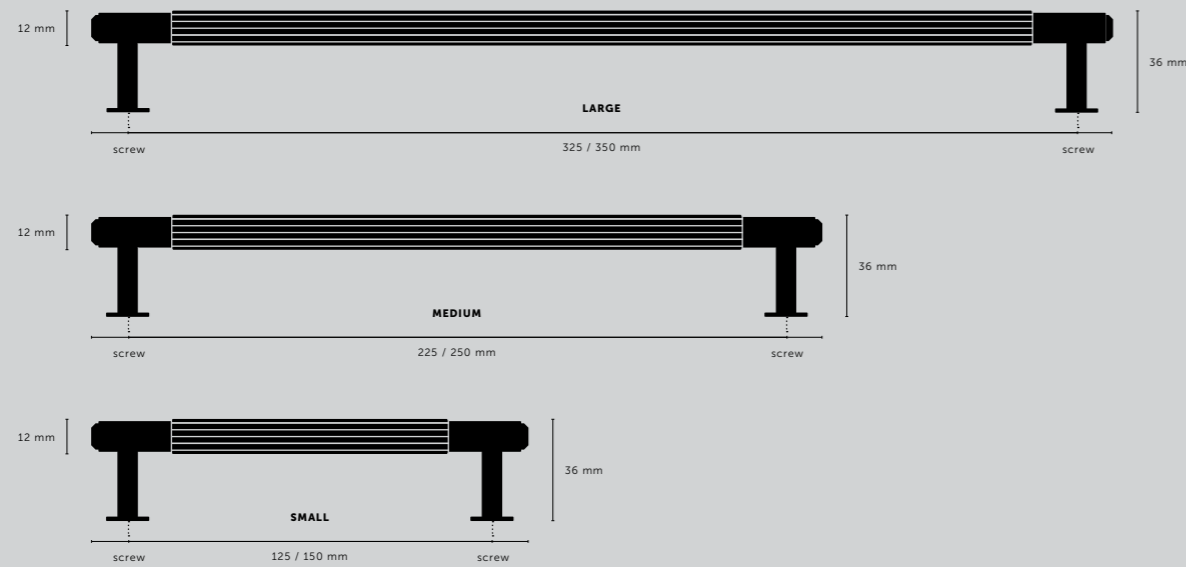

[dimensions.]

[scale.]

900 mm counter