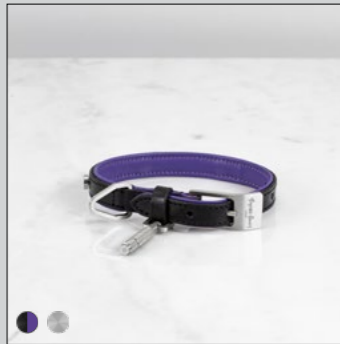

DOG COLLAR

[category.] **PET ACCESSORIES.]**

[size.] **X-SMALL.]**
SMALL.]
MEDIUM.]
LARGE.]
X-LARGE.]

[knurl.] **CROSS.]**

product image.