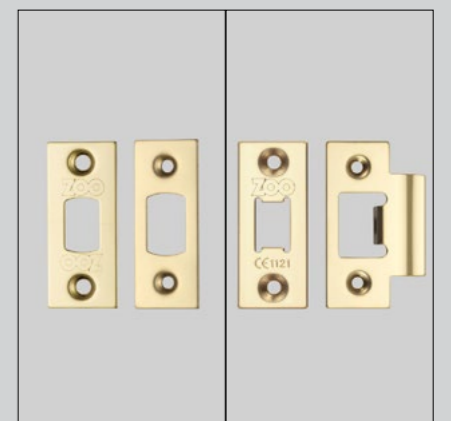

LATCH TRIM PLATE FINISH UPGRADE

[info.] **DOOR LEVER LATCH PLATE.]**
SOLID METAL.]

[product image.]

[to fit.] **DOOR TUBULAR LATCH OR THUMBTURN LOCK LATCH.]**

[finish.] **STEEL.]**
BRASS.]
BLACK.]