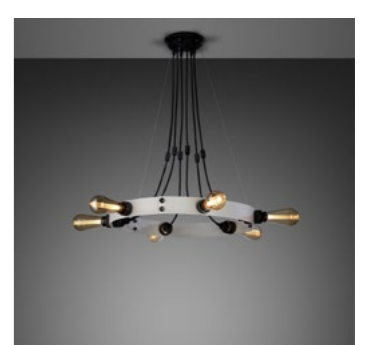

[page. **72.]**

[product. **HERO LIGHT / 3.00 M DROP.]**
[finish. **GRAPHITE + BRASS.]** [sku. **RHE-051015.]**

[product. **HEAVY METAL.]**
[finish. **▶ STEEL.]** [sku. **RHM-07647.]**
BRASS.] **RHM-05645.]**
SMOKED BRONZE.] **RHM-09646.]**
MATT BLACK.] **RHM-02644.]**