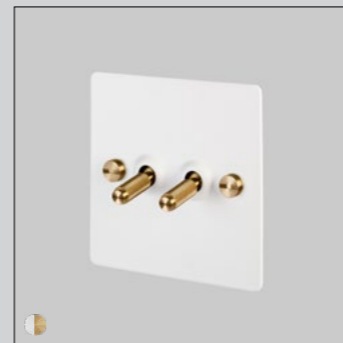

[product image.]