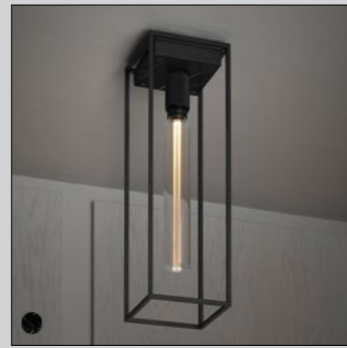

[finish.] **POLISHED WHITE MARBLE.]**

SATIN BLACK MARBLE.]

[product image.]

[scale.]

[type.]
[type.]

CEILING 5.0.]
WALL / LARGE.]

CAGED WALL

[category.] **WALL LIGHTS.]**