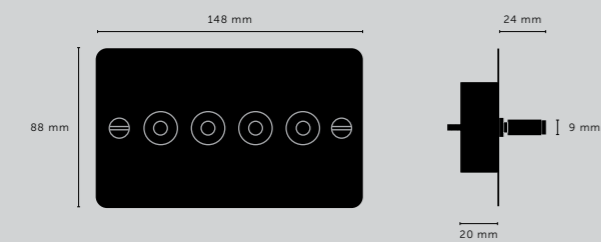

[knurl.] **CROSS.]**

[type.] **1G INTERMEDIATE.]**

1G.]

2G.]

3G.]

4G.]

[details.] **SOLID METAL.]**
COIN SCREWS.]
ON/OFF.]
2-WAY.]
3-WAY (INTERMEDIATE ONLY).]
10AX.]

[dimensions.]