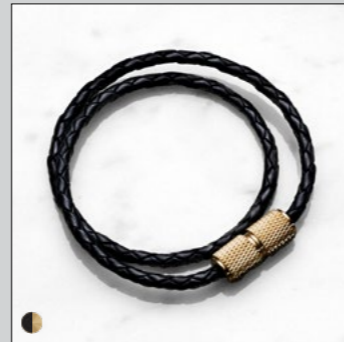

DOUBLE BRACELET

[details.] **PLAITED BLACK LEATHER.]**
SOLID KNURLED METAL.]

[product image.]

[finish details.] **BLACK LEATHER + BRASS.]**
BLACK LEATHER + BLACK METAL.]

[lengths.] **360 MM.]**
400 MM.]
420 MM.]