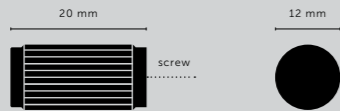

FURNITURE KNOB / LINEAR

[knurl.] **LINEAR.]**

[details.] **SOLID METAL.]**

[fyi.] **SOLD IN SETS OF TWO.]**

[finish.]
STEEL.] 
BRASS.] 
GUN METAL.] 
BLACK.] 

[dimensions.]

[scale.]

FURNITURE KNOB / PLATE / LINEAR