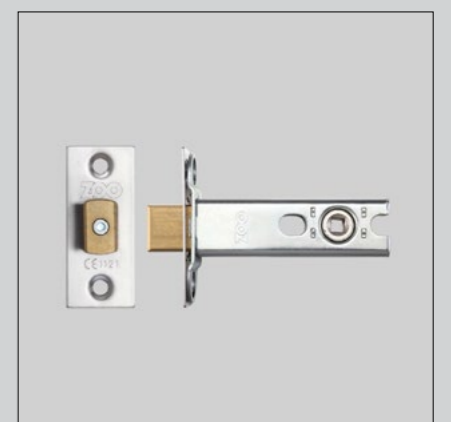

[collection. **LINEAR.**]

Our new linear-knurl pattern is machined into 12mm diameter solid bar and inspired by fashion accessory hardware. Elegant in look and scale this knurl is beautifully refined. The linear-knurl is accompanied by machined torx screws.

[dimensions.]

[product image.]

[scale.]

[knurl.] **LINEAR.]**
 [finish.] **BURNT STEEL.]**

PRECIOUS BAR / LINEAR

[knurl.] **LINEAR.]**

[product image.]

[details.] **SOLID METAL.]**
PADLOCK + CHAIN.]

[product image.]

[finish.] **STEEL.]**

THUMBTURN LOCK LATCH

[info.] **57MM BACKSET.]**
FOR USE WITH OUR THUMBTURN LOCKS.]

[product image.]

[finish.] **STEEL.]**

[location. **SHOREDITCH, GARAGE.**]

"I was working as an architect by day and building custom motorbikes by night. I taught myself how to craft solid metal into one-off custom parts. Handlebars soon turned into door handles, light switches and wall lights and Buster + Punch was born"