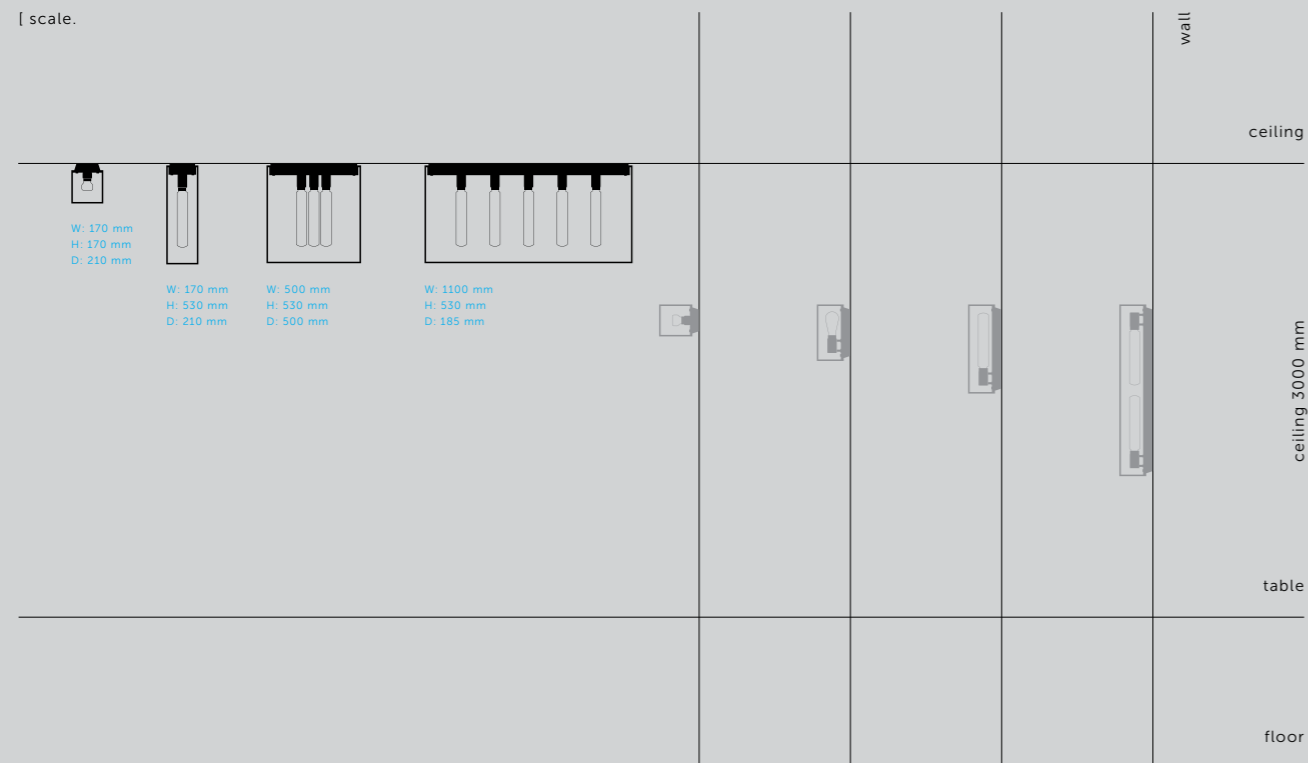

[finish.] **POLISHED WHITE MARBLE.]**

SATIN BLACK MARBLE.]

[product image.]

[scale.]

[type.]
[type.]

CEILING 5.0.]
WALL / LARGE.]

CAGED WALL

[category.] **WALL LIGHTS.]**