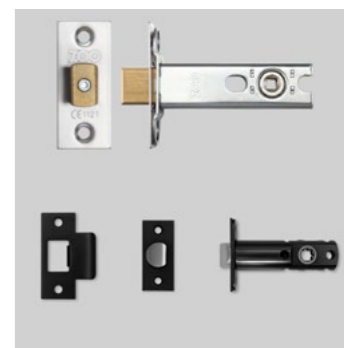

[page. 42-43.]

[product. **TUBULAR LATCH / SPRUNG.]**
[finish. **STEEL.]** [sku. **ZTLKA76HD.]**

[product. **TRIM PLATE FINISH UPGRADE.]**
[finish. **STEEL.]** [sku. **ZLAP01SS.]**
BRASS.] **ZLAP01PVD.]**
BLACK.] **ZLAP01PCB.]**