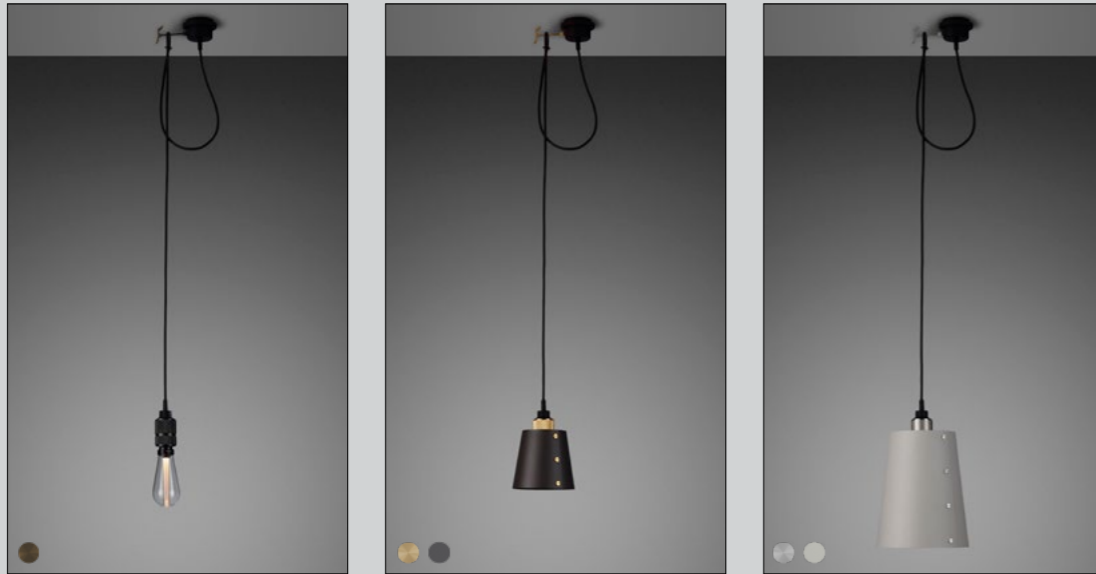

[finish details.

- STEEL.]** 
- BRASS.]** 
- SMOKED BRONZE.]** 

[type.]
NUDE.]
SMALL.]
LARGE.]

[finish shade.

- STONE.]** 
- GRAPHITE.]** 

[cable length.] **UP TO 3M.]**

[socket.] **E27.]**
 [voltage.] **220-240V.]**
 [classification.] **CB/CE CERTIFIED, CLASS 1 & IP20.]**

[details.

- SOLID METAL.]**
- CUSTOMISING HOOKS.]**

[product image.

[scale.

[type.] **HOOKED 1.0 / SMALL.]**
 [finish.] **STEEL + GRAPHITE.]**

HOOKED 3.0 / 6.0

[category.] **PENDANTS.]**

[finish details.] **STEEL.]**
BRASS.]
SMOKED BRONZE.]