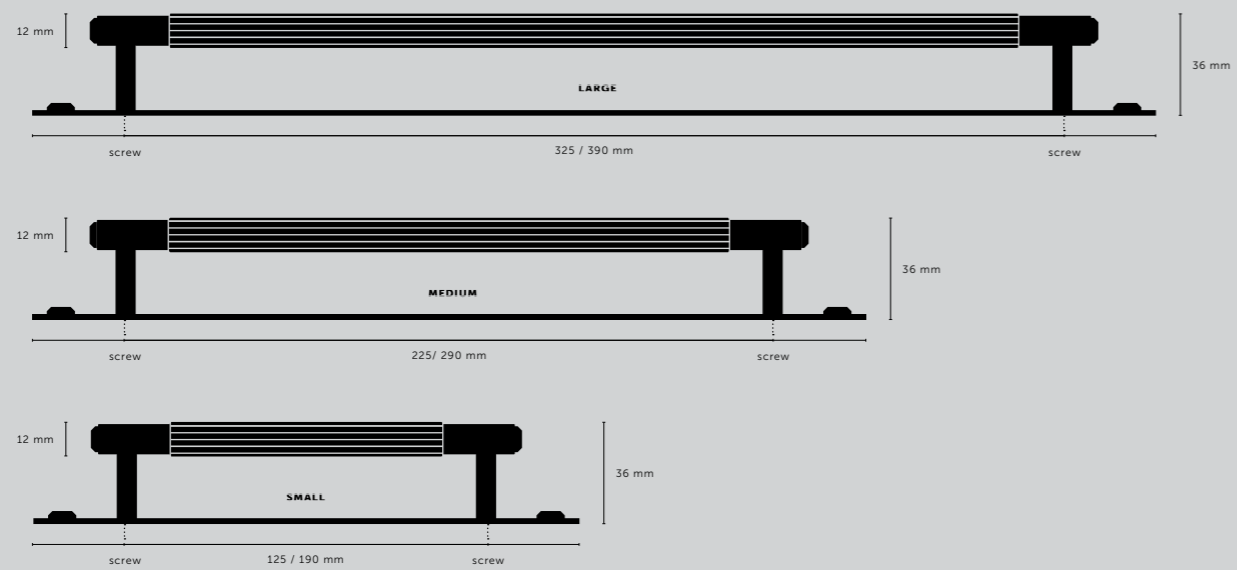

PULL BAR / PLATE / LINEAR

[size.]
SMALL.]
MEDIUM.]
LARGE.]

[finish.]
STEEL.] 
BRASS.] 
GUN METAL.] 
BLACK.] 

[knurl.]
LINEAR.]

[details.]
SOLID METAL.]
BACKPLATE.]
TORX SCREWS.]

[dimensions.]

[scale.]

900 mm counter