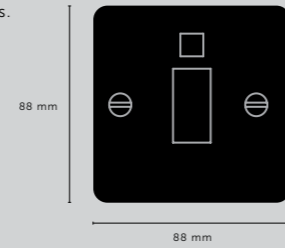

[finish details.] **WHITE.]**
STEEL.]
BRASS.]
SMOKED BRONZE.]
BLACK.]

[dimensions.]