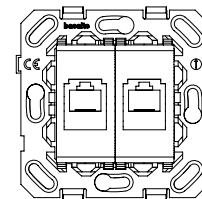

name	Power insert - type E	Power insert - type F	USB power supply 5 V 2,1 A	RJ45 UTP insert
insert number	0401-03 black 0401-04 white	0401-13 black 0401-14 white	0402-03 black 0402-04 white	0403-03 Cat5e 0403-13 Cat6
specifications	16 A 250 V AC 2P+E	2P+E 16 A 250 V AC	2 USB ports providing a total of 2,1 A; suitable to charge a 2,1 A single device or two 1 A devices simultaneously supply voltage 120-230 V~ 50/60 Hz	Cat5e, unshielded T568A/B universal wiring Cat6, shielded T568A/B universal wiring
wall box	see installation manual for compatible wall boxes	see installation manual for compatible wall boxes	see installation manual for compatible wall boxes	see installation manual for compatible wall boxes
certification	CE	CE	CE	CE