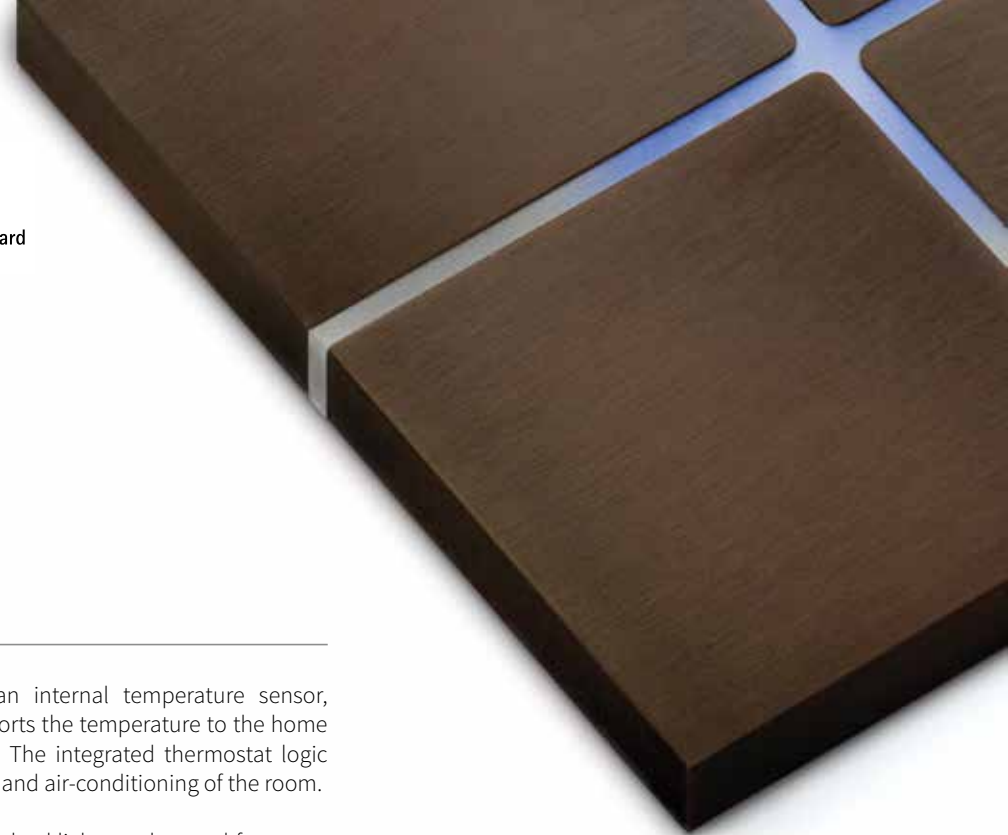

DESIGN PLUS
2008

reddot design award
winner 2008

sentido switch

Sentido is a touch-sensitive switch that is divided into two or four equal surfaces, each with its own functionalities. The entire surface of Sentido is touch-sensitive, creating an innovative and unique user experience. Lights, shades and scenes can be operated even at the slightest touch. Touching more than one surface at the same time, turns on and off all the lights in a room using a welcome and goodbye scene.