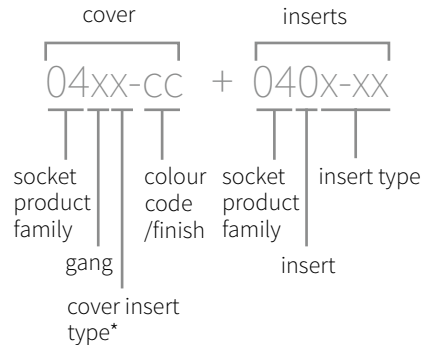

product codes

A complete socket is a combination of 1 cover and the required inserts. For a single gang version, you require 1 cover and 1 insert. For a 2-3 gang version, you require 1 cover and 2-3 inserts.

* codes cover insert type
1 = cover insert type E or F
2 = cover insert USB
3 = cover insert RJ45 UTP