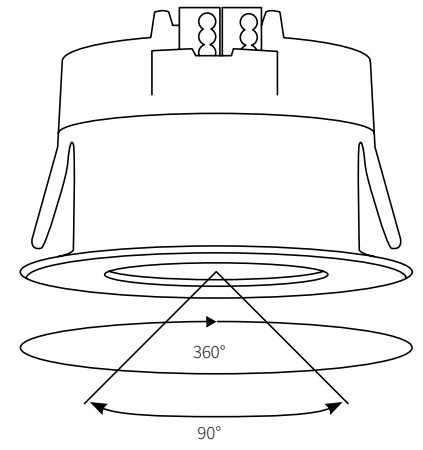

With a vertical detection angle of 90° it has a detection area with a diameter of 5 m when installed at a height of 2.5 m, making it perfect for hallways, toilets and small rooms.

auro collection

- completely flat design
- visible diameter 52 mm
- visible thickness 1 mm
- 360° range horizontal
- 90° range vertical
- integrated LED feedback
- integrated LED nightlight
- integrated day and night mode
- integrated temperature sensor
- available in white and black
- integrated lux sensor (only white version)