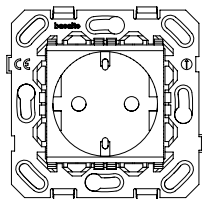

name	Power insert - type E	Power insert - type F	USB power supply 5 V 2,1 A	RJ45 UTP insert
insert number	0401-03 black 0401-04 white	0401-13 black 0401-14 white	0402-03 black 0402-04 white	0403-03 Cat5e 0403-13 Cat6
specifications	16 A 250 V AC 2P+E	2P+E 16 A 250 V AC	2 USB ports providing a total of 2,1 A; suitable to charge a 2,1 A single device or two 1 A devices simultaneously supply voltage 120-230 V~ 50/60 Hz	Cat5e, unshielded T568A/B universal wiring Cat6, shielded T568A/B universal wiring
wall box	see installation manual for compatible wall boxes	see installation manual for compatible wall boxes	see installation manual for compatible wall boxes	see installation manual for compatible wall boxes
certification	CE	CE	CE	CE