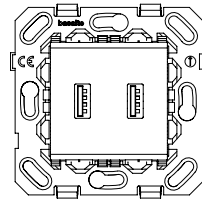

Steve Jobs

technical specifications

specifications may alter without prior notice

KNX

KNX

KNX

	deseo KNX / 300-02	sentido KNX / 0200-02	auro KNX / 0180-02/0180-03
name / product number	deseo KNX / 300-02	sentido KNX / 0200-02	auro KNX / 0180-02/0180-03
front cover	deseo	sentido and enzo	-
interface	KNX integrated BCU	KNX integrated BCU	KNX integrated BCU
display	1.7" Oled	-	-
multi-touch	yes	yes	-
scene- and RGB sequencer	-	yes	-
multicolour LED	-	integrated	white LED integrated
temperature sensor	integrated	integrated	integrated
thermostat logic	integrated	integrated	-
lux sensor	-	-	integrated (only 180-02)
power supply	15 - 30V DC separate from KNX bus	KNX buspower	KNX buspower
power consumption	1W	10mA	10mA
dimensions	70 mm x 70 mm x 30 mm	70 mm x 70 mm x 25 mm	diam: 52 mm x 39 mm
backbox	European standard box with screws 60 mm	European standard box with screws 60 mm	cutout diam: 43 mm
certification	CE	CE	CE