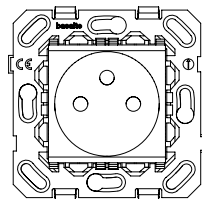

Steve Jobs

technical specifications

specifications may alter without prior notice

KNX

KNX

KNX

	deseo KNX / 300-02	sentido KNX / 0200-02	auro KNX / 0180-02/0180-03
name / product number	deseo KNX / 300-02	sentido KNX / 0200-02	auro KNX / 0180-02/0180-03
front cover	deseo	sentido and enzo	-
interface	KNX integrated BCU	KNX integrated BCU	KNX integrated BCU
display	1.7" Oled	-	-
multi-touch	yes	yes	-
scene- and RGB sequencer	-	yes	-
multicolour LED	-	integrated	white LED integrated
temperature sensor	integrated	integrated	integrated
thermostat logic	integrated	integrated	-
lux sensor	-	-	integrated (only 180-02)
power supply	15 - 30V DC separate from KNX bus	KNX buspower	KNX buspower
power consumption	1W	10mA	10mA
dimensions	70 mm x 70 mm x 30 mm	70 mm x 70 mm x 25 mm	diam: 52 mm x 39 mm
backbox	European standard box with screws 60 mm	European standard box with screws 60 mm	cutout diam: 43 mm
certification	CE	CE	CE