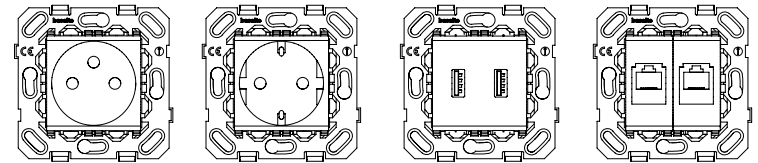

insert types to combine

insert type E	insert type F	insert USB	insert RJ45 UTP
0401-03 black	0401-13 black	0402-03 black	0403-03 Cat5e
0401-04 white	0401-14 white	0402-04 white	0403-13 Cat6