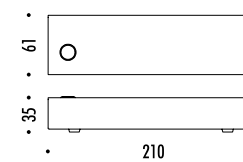

CE IP 20

DRIVER

190304	NERO OPACO / MATT BLACK - 3000K	110-240 V - 50/60 Hz - 15,5 W LED - 823 lm - CRI > 90
190304-27	NERO OPACO / MATT BLACK - 2700K	CAVO NERO - ORIENTABILE - DIMMER BLACK CABLE - ADJUSTABLE - DIMMER
190308	OTTONE SPAZZOLATO / BRUSHED BRASS - 3000K	
190308-27	OTTONE SPAZZOLATO / BRUSHED BRASS - 2700K