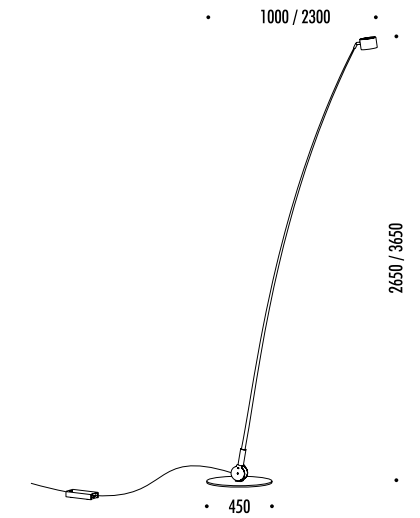

183303	BIANCO OPACO / MATT WHITE - 3000K	SAMPEI 290 220-240 V - 50/60 Hz - 21 W LED
183303-27	BIANCO OPACO / MATT WHITE - 2700K	3000K - 1726 lm - CRI 90 / 2700K - 1625 lm - CRI 90 CAVO BIANCO - ORIENTABILE - DIMMER - ACCESSORI OPZIONALI MODULO LED - VEDI PAG. 347 WHITE CABLE - ADJUSTABLE - DIMMER - OPTIONAL LED MODULE ACCESSORIES - SEE PAGE 347
183304	NERO OPACO / MATT BLACK - 3000K	SAMPEI 290 220-240 V - 50/60 Hz - 21 W LED
183304-27	NERO OPACO / MATT BLACK - 2700K	3000K - 1726 lm - CRI 90 / 2700K - 1625 lm - CRI 90 CAVO NERO - ORIENTABILE - DIMMER - ACCESSORI OPZIONALI MODULO LED - VEDI PAG. 347 BLACK CABLE - ADJUSTABLE - DIMMER - OPTIONAL LED MODULE ACCESSORIES - SEE PAGE 347

183403	BIANCO OPACO / MATT WHITE - 3000K	SAMPEI 440 220-240 V - 50/60 Hz - 21 W LED
183403-27	BIANCO OPACO / MATT WHITE - 2700K	3000K - 1869 lm - CRI 90 / 2700K - 1759 lm - CRI 90 CAVO BIANCO - ORIENTABILE - DIMMER - ACCESSORI OPZIONALI MODULO LED - VEDI PAG. 347 WHITE CABLE - ADJUSTABLE - DIMMER - OPTIONAL LED MODULE ACCESSORIES - SEE PAGE 347
183404	NERO OPACO / MATT BLACK - 3000K	SAMPEI 440 220-240 V - 50/60 Hz - 21 W LED
183404-27	NERO OPACO / MATT BLACK - 2700K	3000K - 1869 lm - CRI 90 / 2700K - 1759 lm - CRI 90 CAVO NERO - ORIENTABILE - DIMMER - ACCESSORI OPZIONALI MODULO LED - VEDI PAG. 347 BLACK CABLE - ADJUSTABLE - DIMMER - OPTIONAL LED MODULE ACCESSORIES - SEE PAGE 347