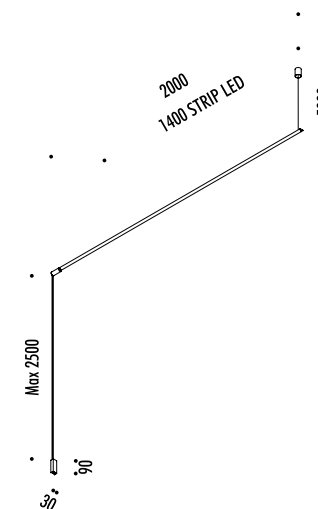

1A06804	NERO OPACO / MATT BLACK - 3000K	MERIDIANA - REMOTE KIT 24 V DC - 40 W LED - 1623 lm - CRI > 90
1A06804-27	NERO OPACO / MATT BLACK - 2700K	ROSONE BIANCO - KIT DI ALIMENTAZIONE OBBLIGATORIO INCLUSO - VEDI PAG. 253 DRIVER LED INCLUSO INPUT 220-240 V - 50/60 Hz - DIMMERABILE DALI - PUSH - 0/1-10 V - TRIAC / IGBT WHITE CEILING ROSE - COMPULSORY POWER SUPPLY KIT INCLUDED - SEE PAGE 253 INCLUDES LED DRIVER INPUT 220-240 V - 50/60 Hz - DALI - PUSH - 0/1-10 V - TRIAC / IGBT DIMMABLE

1A06904	NERO OPACO / MATT BLACK - 3000K	MERIDIANA - PLUG KIT 24 V DC - 40 W LED - 1623 lm - CRI > 90
1A06904-27	NERO OPACO / MATT BLACK - 2700K	ROSONE BIANCO - KIT DI ALIMENTAZIONE OBBLIGATORIO INCLUSO - VEDI PAG. 253 DRIVER LED INCLUSO INPUT 100-240 V - 50/60 Hz - DIMMERABILE WHITE CEILING ROSE - COMPULSORY POWER SUPPLY KIT INCLUDED - SEE PAGE 253 INCLUDES LED DRIVER INPUT 100-240 V - 50/60 Hz - DIMMABLE

ACCESSORI OPZIONALI / OPTIONAL ACCESORIES

1A03700	STANDARD	KIT FISSAGGIO ENDLESS PARETI RUVIDE / FIXING ROUGH WALLS - 2,5 m
1A05300	STANDARD	GANCIO PER SOFFITTO INCLINATO / SLOPED CEILING FIXING HOOK VEDI PAG. 123 / SEE PAGE 123