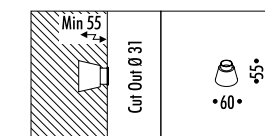

CE IP 67

16

• 35 •

1A15303	BIANCO OPACO / MATT WHITE - 3000K	MAX 350 mA DC - 1 W LED - 3000K - 33 lm - CRI > 90 / 2700K - 31 lm - CRI > 90
1A15303-27	BIANCO OPACO / MATT WHITE - 2700K	KIT INSTALLAZIONE OBBLIGATORIO NON INCLUSO
1A15311	INOX LUCIDO / POLISHED STAINLESS STEEL - 3000K	DIMENSIONI TAGLIO Ø 31 mm
1A15311-27	INOX LUCIDO / POLISHED STAINLESS STEEL - 2700K	SPAZIO MINIMO PER INCASSO 55 mm
		COMPULSORY INSTALLATION KIT NOT INCLUDED
		CUT-OUT Ø 31 mm
		MINIMUM SPACE FOR MOUNTING 55 mm

KIT INSTALLAZIONE OBBLIGATORI / COMPULSORY INSTALLATION KITS

1A15400	STANDARD	CASSAFORMA INSTALLAZIONE / INSTALLATION BOX
50240880	STANDARD	DRIVER LED INPUT 110-240 V - 50/60 Hz - OUTPUT 350 mA DC - 17 W - IP68 NON DIMMERABILE - NOT DIMMABLE
1A16600	STANDARD	CONNETTORI DRIVER IP68 - 2 PEZZI / DRIVER CONNECTORS IP68 - 2 PIECES