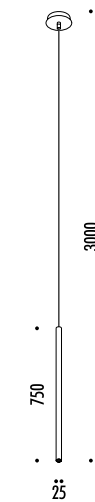

CE IP 20

CEILING ROSE