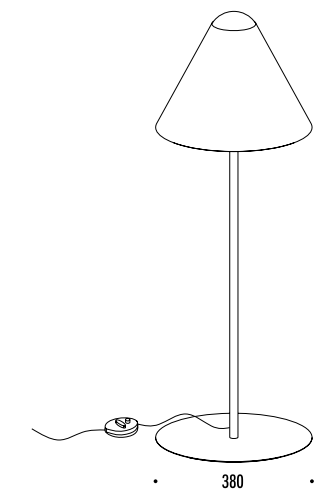

DESIGN OMAR CARRAGLIA - 2007
LAMPADA DA TERRA - METACRILATO - METALLO
FLOOR LAMP - METHACRYLATE - METAL

ABA 120

CE IP 20 0.5 m