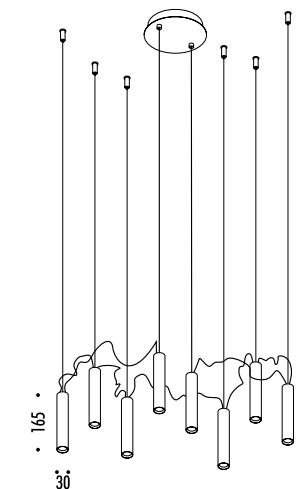

180403	BIANCO OPACO / MATT WHITE - 3000K	110-240 V - 50/60 Hz - 18,5 W LED - 960 lm - CRI > 90
180403-27	BIANCO OPACO / MATT WHITE - 2700K	ROSONE BIANCO - DIMMERABILE PUSH - 1-10 V
		CAVI ROSSI PER IL COLLEGAMENTO DEI MODULI LED
		ACCESSORI OPZIONALI KIT SOSPENSIONE - VEDI PAG. 123
		WHITE CEILING ROSE - PUSH - 1-10 V DIMMABLE
		RED WIRES FOR LED MODULES CONNECTION
		OPTIONAL ACCESSORIES SUSPENSION KIT - SEE PAGE 123
180426	NERO OPACO / MATT TOTAL BLACK - 3000K	110-240 V - 50/60 Hz - 18,5 W LED - 960 lm - CRI > 90
180426-27	NERO OPACO / MATT TOTAL BLACK - 2700K	ROSONE NERO - DIMMERABILE PUSH - 1-10 V
		CAVI GRIGIO ANTRACITE PER IL COLLEGAMENTO DEI MODULI LED
		ACCESSORI OPZIONALI KIT SOSPENSIONE - VEDI PAG. 123
		BLACK CEILING ROSE - PUSH - 1-10 V DIMMABLE
		ANTHRACITE GRAY WIRES FOR LED MODULES CONNECTION
		OPTIONAL ACCESSORIES SUSPENSION KIT - SEE PAGE 123