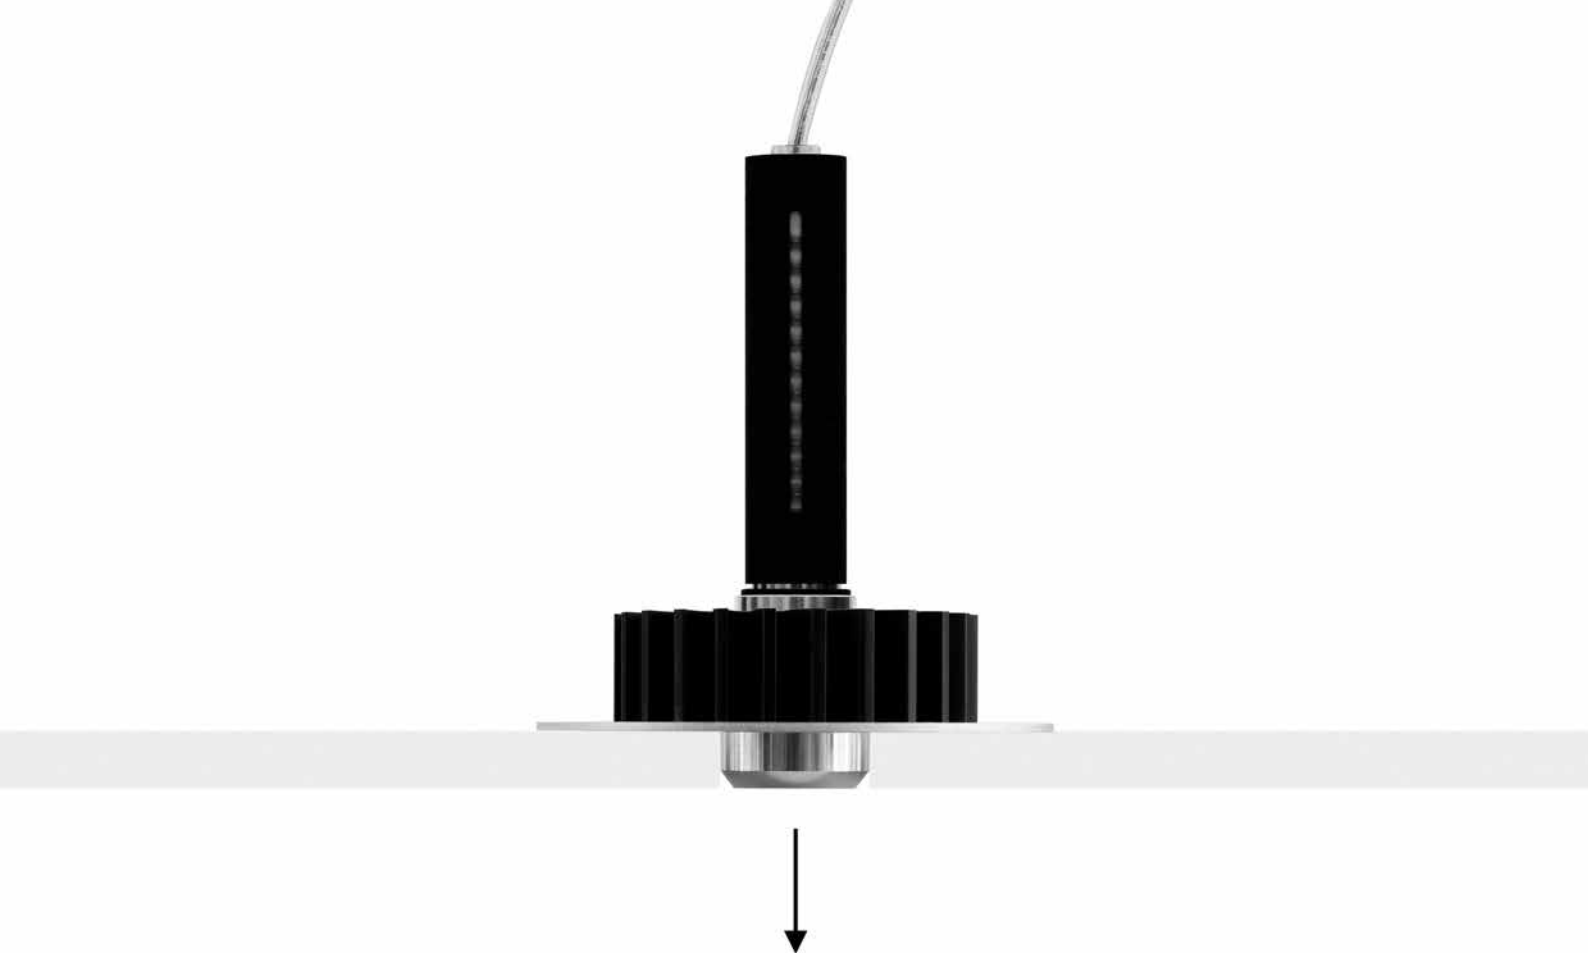

APPARECCHIO ESTRAIBILE PER MANUTENZIONE
LUMINAIRE REMOVABLE FOR MAINTENANCE

- DIM 1 - 10 V - PUSH
DRIVER DIMENSION
52 . . . 111 . . . 22
- DIM DALI
DRIVER DIMENSION
52 . . . 111 . . . 22
- DIM TRIAC
DRIVER DIMENSION
52 . . . 111 . . . 22