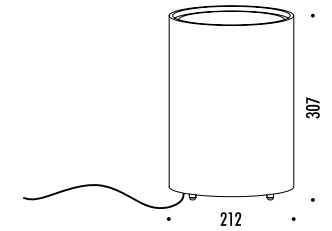

CE IP 65

156003	BIANCO OPACO / MATT WHITE	100-240 V - 50/60 Hz - MAX 18 W LED - E27 CAVO NERO 5 m - LAMPADINA LED INCLUSA BLACK CABLE 5 m - LED BULB INCLUDED
		13 W LED - 2700K - 1521 lm - CRI 90 - DIMMABLE - EFFICIENCY A+