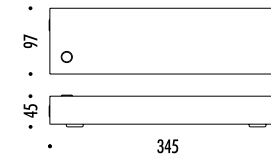

DRIVER

198100	STANDARD	24 V DC - 22 W LED - 3000K - 2000 lm - CRI > 90 CONFIGURAZIONE A CUORE KIT DI ALIMENTAZIONE CON SPINA INCLUSO INPUT 100-240 V - 50/60 Hz DIMMER HEART CONFIGURATION INCLUDES POWER SUPPLY KIT WITH PLUG INPUT 100-240 V - 50/60 Hz DIMMER