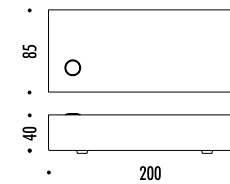

Compasso d'Oro ADI
Award 2014

DESIGN ENZO CALABRESE - DAVIDE GROPPI - 2011
LAMPADA DA TERRA - FIBRA DI VETRO - METALLO
FLOOR LAMP - FIBERGLASS - METAL

SAMPEI

CE IP 20

DRIVER

183303	BIANCO OPACO / MATT WHITE - 3000K	SAMPEI 290 220-240 V - 50/60 Hz - 21 W LED
183303-27	BIANCO OPACO / MATT WHITE - 2700K	3000K - 1726 lm - CRI 90 / 2700K - 1625 lm - CRI 90 CAVO BIANCO - ORIENTABILE - DIMMER - ACCESSORI OPZIONALI MODULO LED - VEDI PAG. 347 WHITE CABLE - ADJUSTABLE - DIMMER - OPTIONAL LED MODULE ACCESSORIES - SEE PAGE 347
183304	NERO OPACO / MATT BLACK - 3000K	SAMPEI 290 220-240 V - 50/60 Hz - 21 W LED
183304-27	NERO OPACO / MATT BLACK - 2700K	3000K - 1726 lm - CRI 90 / 2700K - 1625 lm - CRI 90 CAVO NERO - ORIENTABILE - DIMMER - ACCESSORI OPZIONALI MODULO LED - VEDI PAG. 347 BLACK CABLE - ADJUSTABLE - DIMMER - OPTIONAL LED MODULE ACCESSORIES - SEE PAGE 347

183403	BIANCO OPACO / MATT WHITE - 3000K	SAMPEI 440 220-240 V - 50/60 Hz - 21 W LED
183403-27	BIANCO OPACO / MATT WHITE - 2700K	3000K - 1869 lm - CRI 90 / 2700K - 1759 lm - CRI 90 CAVO BIANCO - ORIENTABILE - DIMMER - ACCESSORI OPZIONALI MODULO LED - VEDI PAG. 347 WHITE CABLE - ADJUSTABLE - DIMMER - OPTIONAL LED MODULE ACCESSORIES - SEE PAGE 347
183404	NERO OPACO / MATT BLACK - 3000K	SAMPEI 440 220-240 V - 50/60 Hz - 21 W LED
183404-27	NERO OPACO / MATT BLACK - 2700K	3000K - 1869 lm - CRI 90 / 2700K - 1759 lm - CRI 90 CAVO NERO - ORIENTABILE - DIMMER - ACCESSORI OPZIONALI MODULO LED - VEDI PAG. 347 BLACK CABLE - ADJUSTABLE - DIMMER - OPTIONAL LED MODULE ACCESSORIES - SEE PAGE 347