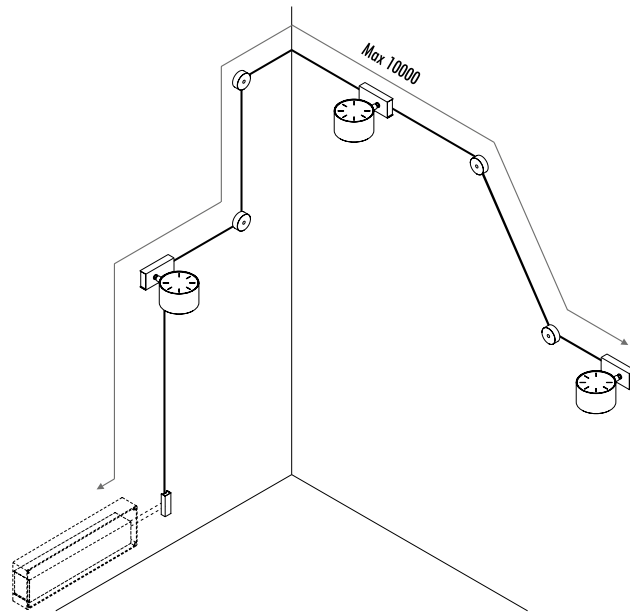

KIT DI ALIMENTAZIONE REMOTO / REMOTE POWER SUPPLY KIT

KIT ALIMENTAZIONE OBBLIGATORIO PER SISTEMA ENDLESS ON/OFF - SPOT ENDLESS IOT - DOT ENDLESS IOT / COMPULSORY POWER SUPPLY FOR ENDLESS ON/OFF SYSTEM - SPOT ENDLESS IOT - DOT ENDLESS IOT

CE IP 20

1A02604	NERO OPACO / MATT BLACK	KIT DI ALIMENTAZIONE CON SPINA / POWER SUPPLY KIT WITH PLUG INPUT 100-240 V - 50/60 Hz - OUTPUT 48 V DC - 150 W NON DIMMERABILE - NOT DIMMABLE	

1A10203	BIANCO OPACO / MATT WHITE	KIT ROSONE PARETE - SOFFITTO - REMOTO / WALL - CEILING ROSE - REMOTE KIT INPUT 100-240 V - 50/60 Hz - OUTPUT 48 V DC - 150 W - IP20 NON DIMMERABILE - NOT DIMMABLE	

KIT ALIMENTAZIONE OBBLIGATORIO PER DIMMERAZIONE SPOT ENDLESS E DOT ENDLESS / COMPULSORY POWER SUPPLY FOR DIMMING SPOT ENDLESS AND DOT ENDLESS

1A18004	NERO OPACO / MATT BLACK	KIT DI ALIMENTAZIONE CON SPINA / POWER SUPPLY KIT WITH PLUG INPUT 100-240 V - 50/60 Hz - OUTPUT 48 V DC - 150 W DIMMERABILE - DIMMABLE	

1A18103	BIANCO OPACO / MATT WHITE	KIT ROSONE PARETE - SOFFITTO - REMOTO / WALL - CEILING ROSE - REMOTE KIT INPUT 100-240 V - 50/60 Hz - OUTPUT 48 V DC - 150 W - IP20 DALI - PUSH - 0/1-10 V DIMMABLE