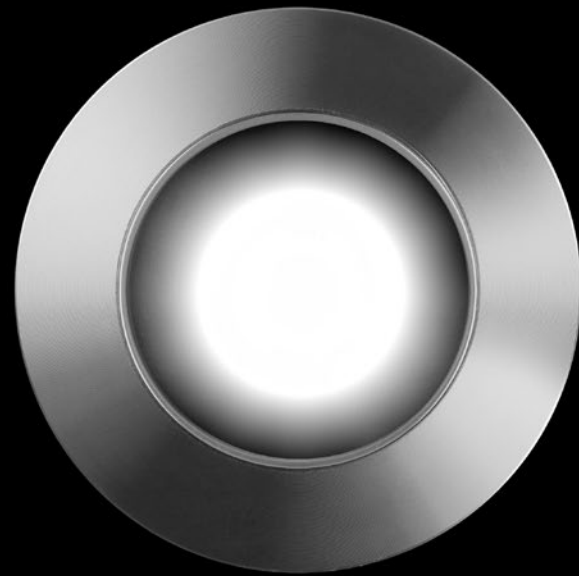

CE IP 67

1A15511	INOX LUCIDO / POLISHED STAINLESS STEEL	24 V DC - 7 W LED - 36° - 3000K - 546 lm - CRI > 90 KIT INSTALLAZIONE OBBLIGATORIO NON INCLUSO DIMENSIONI TAGLIO Ø 55 mm - SPAZIO MINIMO PER INCASSO 110 mm COMPULSORY INSTALLATION KIT NOT INCLUDED CUT-OUT Ø 55 mm - MINIMUM SPACE FOR MOUNTING 110 mm

KIT INSTALLAZIONE OBBLIGATORI / COMPULSORY INSTALLATION KITS

1A15600	STANDARD	CASSAFORMA INSTALLAZIONE / INSTALLATION BOX

51490120	STANDARD	DRIVER LED INPUT 220-240 V - 50/60 Hz - OUTPUT 24 V DC - 36 W - IP67 NON DIMMERABILE - NOT DIMMABLE

1A16600	STANDARD	CONNETTORI DRIVER IP68 - 2 PEZZI / DRIVER CONNECTORS IP68 - 2 PIECES