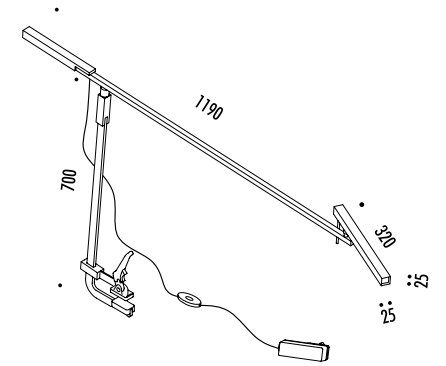

DESIGN DAVIDE GROPPI - 2018
 LAMPADA DA TAVOLO - METACRILATO - METALLO - OTTONE
 TABLE LAMP - METHACRYLATE - METAL - BRASS

CALVINO

CE  IP 20

194800	STANDARD - 3000K	24 V DC - 18 W LED - 1372 lm - CRI > 80
194800-27	STANDARD - 2700K	STELO IN OTTONE - DISCO A SPECCHIO CON RETRO BLU - CAVO NERO - BASE NERA ORIENTABILE - DIMMER
		DRIVER LED INCLUSO INPUT 100-240 V - 50/60 Hz
		BRASS STEM - MIRROR PLATE WITH BLUE BACK SIDE - BLACK CABLE - BLACK BASE ADJUSTABLE - DIMMER
		INCLUDES LED DRIVER INPUT 100-240 V - 50/60 Hz