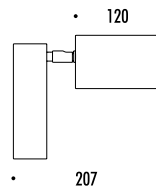

1A05003	BIANCO OPACO / MATT WHITE	220-240 V - 50/60 Hz - MAX 18 W LED ORIENTABILE - DIMMERABILE PUSH - 1-10 V MODULO LED NON INCLUSO - VEDI PAG. 347 ACCESSORI OPZIONALI MODULO LED - VEDI PAG. 347 ADJUSTABLE - PUSH - 1-10 V DIMMABLE LED MODULE NOT INCLUDED - SEE PAGE 347 OPTIONAL LED MODULE ACCESSORIES - SEE PAGE 347