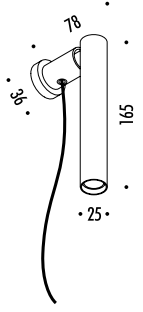

181603	BIANCO OPACO / MATT WHITE - 3000K	MAX 500 mA DC - 5,6 W LED - 352 lm - CRI > 90
181603-27	BIANCO OPACO / MATT WHITE - 2700K	FISSAGGIO MAGNETICO - CAVO BIANCO 3 m
		ORIENTABILE
		DRIVER LED INCLUSO INPUT 100-240 V - 50/60 Hz - NON DIMMERABILE
		MAGNETIC FIXING - WHITE CABLE 3 m
		ADJUSTABLE
		INCLUDES LED DRIVER INPUT 100-240 V - 50/60 Hz - NOT DIMMABLE
181604	NERO OPACO / MATT BLACK - 3000K	MAX 500 mA DC - 5,6 W LED - 352 lm - CRI > 90
181604-27	NERO OPACO / MATT BLACK - 2700K	FISSAGGIO MAGNETICO - CAVO NERO 3 m
		ORIENTABILE
		DRIVER LED INCLUSO INPUT 100-240 V - 50/60 Hz - NON DIMMERABILE
		MAGNETIC FIXING - BLACK CABLE 3 m
		ADJUSTABLE
		INCLUDES LED DRIVER INPUT 100-240 V - 50/60 Hz - NOT DIMMABLE