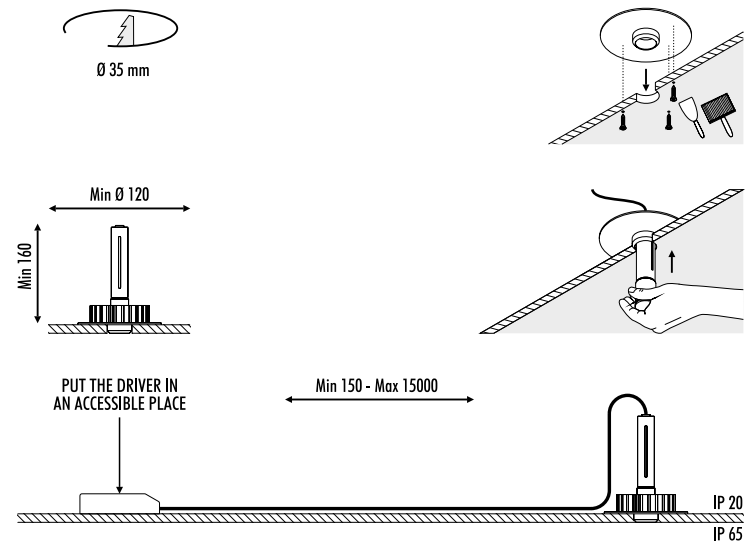

APPARECCHIO ESTRAIBILE PER MANUTENZIONE
LUMINAIRE REMOVABLE FOR MAINTENANCE

- DIM 1 - 10 V - PUSH
DRIVER DIMENSION
52 . . . 111 . . . 22
- DIM DALI
DRIVER DIMENSION
52 . . . 111 . . . 22
- DIM TRIAC
DRIVER DIMENSION
52 . . . 111 . . . 22