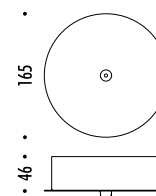

CEILING ROSE

SHADE

195600	STANDARD Ø 600	CARTESIO 110-240 V - 50/60 Hz - 18 W LED (DOWN) - 3000K - 350 lm - CRI > 80 LED (UP) - 3000K - 1050 lm - CRI > 90 DISCO IN INOX CON FINITURA A SPECCHIO - RETRO COLORE ROSSO ROSONE BIANCO - CAVO BIANCO DOPPIA EMISSIONE - DIMMERABILE PUSH - 1-10 V STAINLESS STEEL PLATE WITH MIRROR FINISH - RED BACK SIDE WHITE CEILING ROSE - WHITE CABLE DUAL EMISSION - PUSH - 1-10 V DIMMABLE
--------	----------------	---