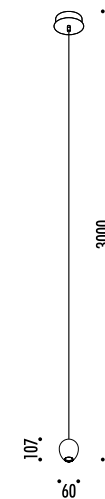

CE IP 20 0.5 m

CEILING ROSE