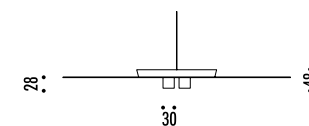

CEILING ROSE

SHADE

195600	STANDARD Ø 600	CARTESIO 110-240 V - 50/60 Hz - 18 W LED (DOWN) - 3000K - 350 lm - CRI > 80 LED (UP) - 3000K - 1050 lm - CRI > 90 DISCO IN INOX CON FINITURA A SPECCHIO - RETRO COLORE ROSSO ROSONE BIANCO - CAVO BIANCO DOPPIA EMISSIONE - DIMMERABILE PUSH - 1-10 V STAINLESS STEEL PLATE WITH MIRROR FINISH - RED BACK SIDE WHITE CEILING ROSE - WHITE CABLE DUAL EMISSION - PUSH - 1-10 V DIMMABLE
--------	----------------	---