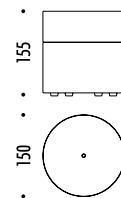

CE IP 20

CEILING ROSE

BASE