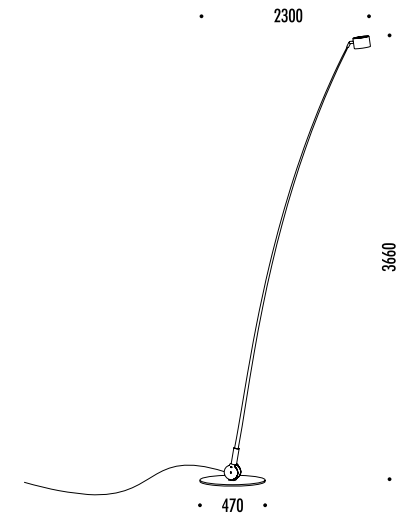

Compasso d'Oro ADI
Award 2014

DESIGN ENZO CALABRESE - DAVIDE GROPPI - 2011
LAMPADA DA ESTERNO - FIBRA DI VETRO - METALLO
OUTDOOR LAMP - FIBERGLASS - METAL

CE IP 65