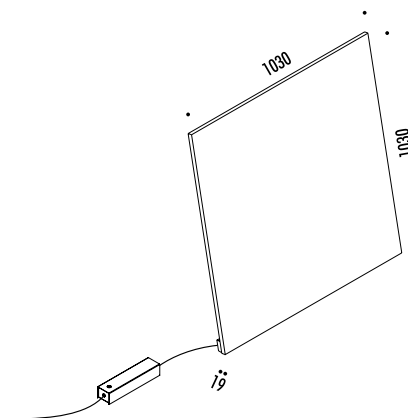

181800	STANDARD	100-240 V - 50/60 Hz - 33 W LED RGB WIRELESS CONTROL ALIMENTAZIONE CON SPINA - CAVO TRASPARENTE POWER SUPPLY WITH PLUG - TRANSPARENT CABLE