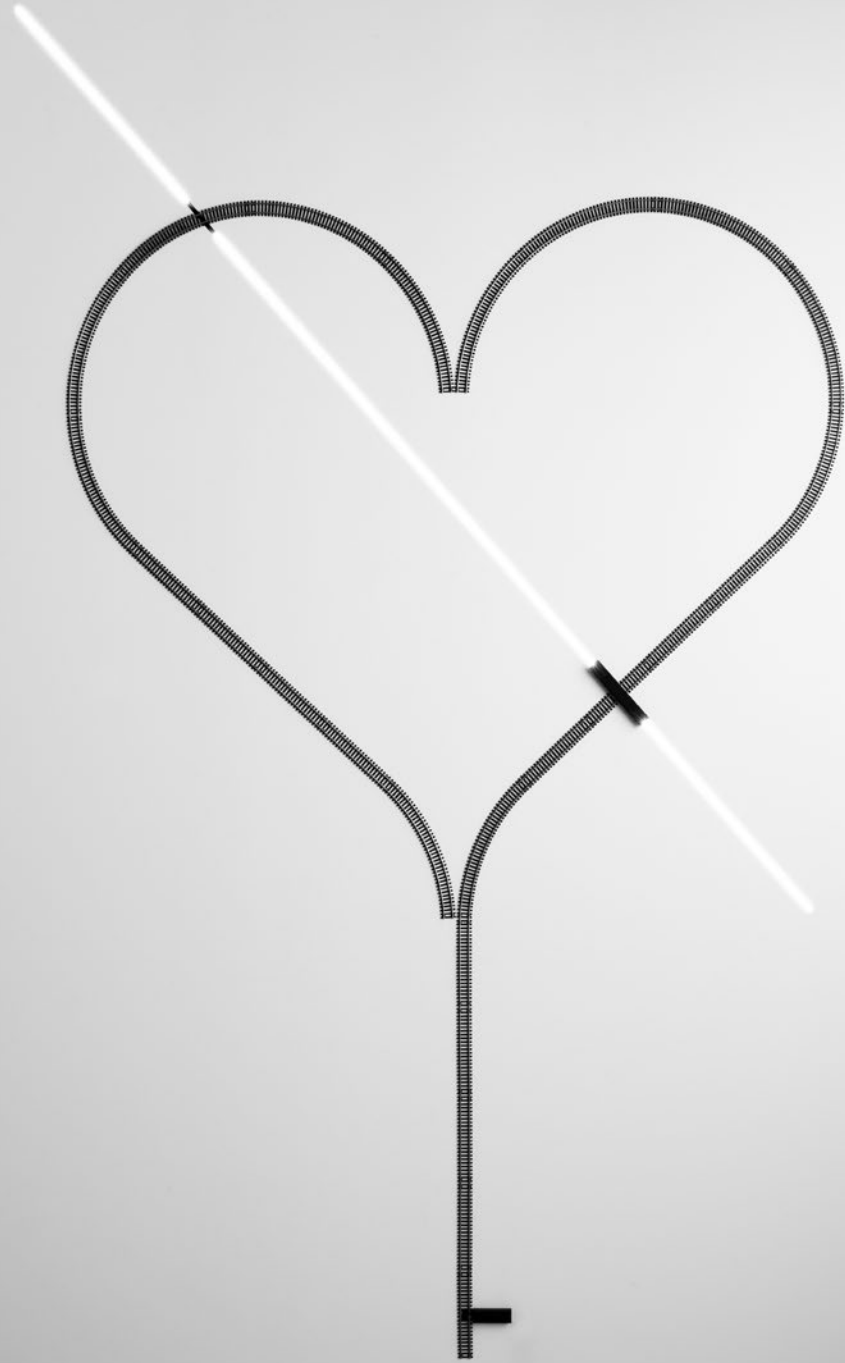

LED PEN

197900	STANDARD	24 V DC - 3,6 W LED - 3000K - 280 lm - CRI > 90 PENNA LED E FOGLIO CON MICROVENTOSE RIPOSIZIONABILE A PIACERE DRIVER LED INCLUSO INPUT 100-240 V - 50/60 Hz CAVO NERO - DIMMER - 5 FOGLI CON MICROVENTOSE INCLUSI LED PEN AND PAPER SHEET WITH MICRO SUCTION CUPS REPOSITIONABLE AT WILL INCLUDES LED DRIVER INPUT 100-240 V - 50/60 Hz BLACK CABLE - DIMMER - INCLUDED 5 FILM WITH MICRO SUCTION CUPS
--------	----------	--