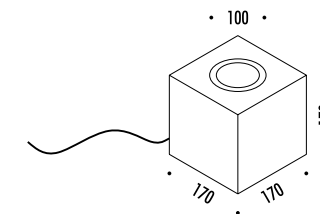

DESIGN ALBERTO ZATTIN - 2006
LAMPADA DA ESTERNO - CEMENTO - METALLO
OUTDOOR LAMP - CEMENT - METAL

Q2

CE IP 67