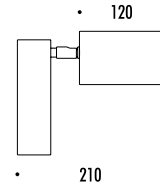

194603	BIANCO OPACO / MATT WHITE	MAX 700 mA DC - 8,4 W LED - 3000K - 639 lm - CRI > 90
194604	NERO OPACO / MATT BLACK	ORIENTABILE
		DRIVER LED INCLUSO INPUT 220-240 V - 50/60 Hz - IP67 - NON DIMMERABILE
		ADJUSTABLE
		INCLUDES LED DRIVER INPUT 220-240 V - 50/60 Hz - IP67 - NOT DIMMABLE