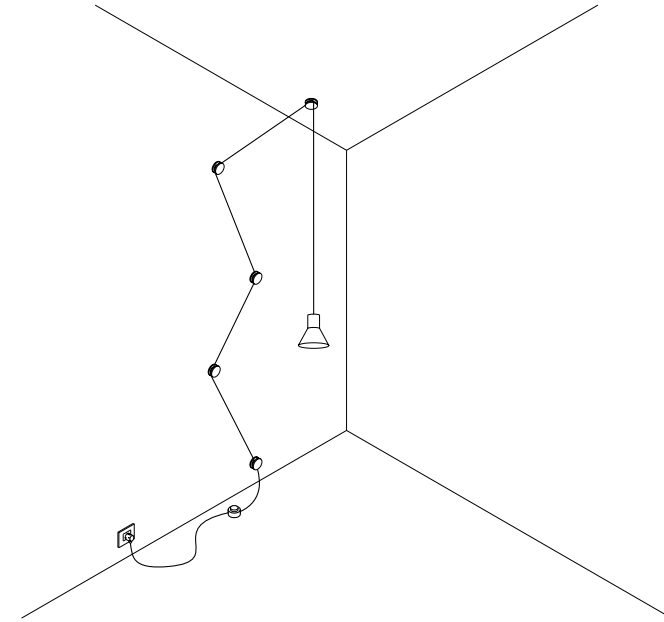

INSTALLAZIONE CON SPINA / POWER SUPPLY WITH PLUG INSTALLATION