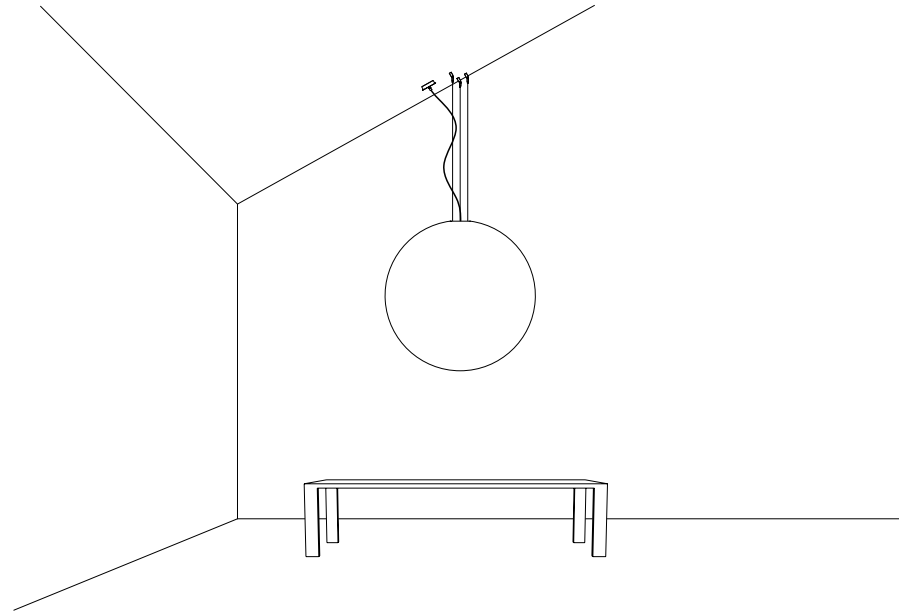

ACCESSORI OPZIONALI / OPTIONAL ACCESSORIES

1A05100	STANDARD	KIT FISSAGGIO PER SOFFITTO INCLINATO / SLOPED CEILING FIXING KIT COMPATIBLE LAMPS: QuiQuoQua - MASAI - FOSBURY - MOON 120 - SPY - BLADE	
1A05200	STANDARD	KIT FISSAGGIO PER ROSONE INCLINATO / SLOPED ROSE FIXING KIT COMPATIBLE LAMPS: MOON 60 - MOON 60 DE - MOON 80	
1A05300	STANDARD	GANCIO PER SOFFITTO INCLINATO / SLOPED CEILING FIXING HOOK COMPATIBLE LAMPS: MERIDIANA - SIMBIOSI - SHANGHAI	
1A03600	STANDARD	KIT DECENTRATORE / DECENTRALIZATION KIT COMPATIBLE LAMPS: LED IS MORE - MISS 1 - MOON 60 - MOON 60 DE - MOON 80 - MOON 120 CATHODE	
1A07703	BIANCO OPACO / MATT WHITE	KIT ROSONE + DECENTRATORE / KIT CEILING ROSE + DECENTRALIZER CAVO BIANCO 3 m INCLUSO / 3 m WHITE CABLE INCLUDED	 <p>• 120 • • 34 •</p>
1A07704	NERO OPACO / MATT BLACK	KIT ROSONE + DECENTRATORE / KIT CEILING ROSE + DECENTRALIZER CAVO NERO 3 m INCLUSO / 3 m BLACK CABLE INCLUDED	
172703	BIANCO OPACO / MATT WHITE	BLOCCACAVO / CLAMP	
172704	NERO OPACO / MATT BLACK		