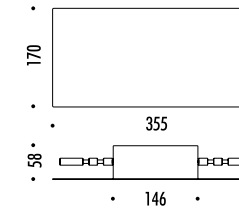

DRIVER DIMENSION

WALL ROSE

1A07504	STANDARD NARROW BEAM - 3000K	MAX 350 mA DC - 1 x 3,6 W LED - NARROW BEAM 3000K - 288 lm - CRI > 95 / 2700K - 272 lm - CRI > 95
1A07504-27	STANDARD NARROW BEAM - 2700K	CAVO UNIPOLARE 24 m - 4 GUIDACAVI NERI - MAX 4 SPOT SUL CAVO UNIPOLARE ROSONE A PARETE BIANCO DRIVER LED INCLUSO INPUT 110-240 V - 50/60 Hz - DIMMERABILE DALI - PUSH - 1-10 V ACCESSORI OPZIONALI NON INCLUSI - VEDI PAG. 229
		UNIPOLAR WIRE 24 m - 4 BLACK WIRES GUIDE - MAX 4 SPOT ON UNIPOLAR WIRE WHITE WALL ROSE INCLUDES LED DRIVER INPUT 110-240 V - 50/60 Hz - DALI - PUSH - 1-10 V DIMMABLE OPTIONAL ACCESSORIES NOT INCLUDED - SEE PAGE 229
197804	STANDARD MEDIUM BEAM - 3000K	MAX 350 mA DC - 1 x 3,6 W LED - MEDIUM BEAM 3000K - 286 lm - CRI > 95 / 2700K - 270 lm - CRI > 95
197804-27	STANDARD MEDIUM BEAM - 2700K	CAVO UNIPOLARE 24 m - 4 GUIDACAVI NERI - MAX 4 SPOT SUL CAVO UNIPOLARE ROSONE A PARETE BIANCO DRIVER LED INCLUSO INPUT 110-240 V - 50/60 Hz - DIMMERABILE DALI - PUSH - 1-10 V ACCESSORI OPZIONALI NON INCLUSI - VEDI PAG. 229
		UNIPOLAR WIRE 24 m - 4 BLACK WIRES GUIDE - MAX 4 SPOT ON UNIPOLAR WIRE WHITE WALL ROSE INCLUDES LED DRIVER INPUT 110-240 V - 50/60 Hz - DALI - PUSH - 1-10 V DIMMABLE OPTIONAL ACCESSORIES NOT INCLUDED - SEE PAGE 229