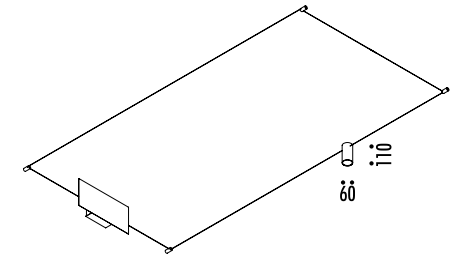

DRIVER DIMENSION

WALL ROSE

1A07504	STANDARD NARROW BEAM - 3000K	MAX 350 mA DC - 1 x 3,6 W LED - NARROW BEAM 3000K - 288 lm - CRI > 95 / 2700K - 272 lm - CRI > 95
1A07504-27	STANDARD NARROW BEAM - 2700K	CAVO UNIPOLARE 24 m - 4 GUIDACAVI NERI - MAX 4 SPOT SUL CAVO UNIPOLARE ROSONE A PARETE BIANCO DRIVER LED INCLUSO INPUT 110-240 V - 50/60 Hz - DIMMERABILE DALI - PUSH - 1-10 V ACCESSORI OPZIONALI NON INCLUSI - VEDI PAG. 229
		UNIPOLAR WIRE 24 m - 4 BLACK WIRES GUIDE - MAX 4 SPOT ON UNIPOLAR WIRE WHITE WALL ROSE INCLUDES LED DRIVER INPUT 110-240 V - 50/60 Hz - DALI - PUSH - 1-10 V DIMMABLE OPTIONAL ACCESSORIES NOT INCLUDED - SEE PAGE 229
197804	STANDARD MEDIUM BEAM - 3000K	MAX 350 mA DC - 1 x 3,6 W LED - MEDIUM BEAM 3000K - 286 lm - CRI > 95 / 2700K - 270 lm - CRI > 95
197804-27	STANDARD MEDIUM BEAM - 2700K	CAVO UNIPOLARE 24 m - 4 GUIDACAVI NERI - MAX 4 SPOT SUL CAVO UNIPOLARE ROSONE A PARETE BIANCO DRIVER LED INCLUSO INPUT 110-240 V - 50/60 Hz - DIMMERABILE DALI - PUSH - 1-10 V ACCESSORI OPZIONALI NON INCLUSI - VEDI PAG. 229
		UNIPOLAR WIRE 24 m - 4 BLACK WIRES GUIDE - MAX 4 SPOT ON UNIPOLAR WIRE WHITE WALL ROSE INCLUDES LED DRIVER INPUT 110-240 V - 50/60 Hz - DALI - PUSH - 1-10 V DIMMABLE OPTIONAL ACCESSORIES NOT INCLUDED - SEE PAGE 229