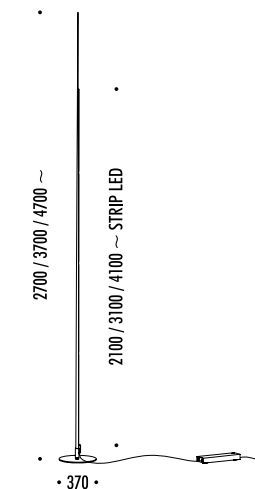

1A20804	NERO OPACO / MATT BLACK - 3000K	ORIGINE 290 24 V DC - 25 W LED - 1600 lm - CRI > 85
1A20804-27	NERO OPACO / MATT BLACK - 2700K	CAVO NERO - KIT DI ALIMENTAZIONE OBBLIGATORIO INCLUSO
		DRIVER LED INCLUSO INPUT 100-240 V - 50/60 Hz - DIMMERABILE
		BLACK CABLE - COMPULSORY POWER SUPPLY KIT INCLUDED
		INCLUDES LED DRIVER INPUT 100-240 V - 50/60 Hz - DIMMABLE
1A20904	NERO OPACO / MATT BLACK - 3000K	ORIGINE 390 24 V DC - 30 W LED - 2290 lm - CRI > 85
1A20904-27	NERO OPACO / MATT BLACK - 2700K	CAVO NERO - KIT DI ALIMENTAZIONE OBBLIGATORIO INCLUSO
		DRIVER LED INCLUSO INPUT 100-240 V - 50/60 Hz - DIMMERABILE
		BLACK CABLE - COMPULSORY POWER SUPPLY KIT INCLUDED
		INCLUDES LED DRIVER INPUT 100-240 V - 50/60 Hz - DIMMABLE
1A21004	NERO OPACO / MATT BLACK - 3000K	ORIGINE 490 24 V DC - 35 W LED - 2900 lm - CRI > 85
1A21004-27	NERO OPACO / MATT BLACK - 2700K	CAVO NERO - KIT DI ALIMENTAZIONE OBBLIGATORIO INCLUSO
		DRIVER LED INCLUSO INPUT 100-240 V - 50/60 Hz - DIMMERABILE
		BLACK CABLE - COMPULSORY POWER SUPPLY KIT INCLUDED
		INCLUDES LED DRIVER INPUT 100-240 V - 50/60 Hz - DIMMABLE