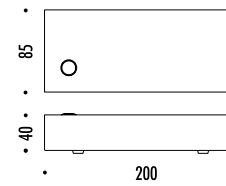

Compasso d'Oro ADI
Award 2014

DESIGN ENZO CALABRESE - DAVIDE GROPPI - 2011
LAMPADA DA TERRA - FIBRA DI VETRO - METALLO
FLOOR LAMP - FIBERGLASS - METAL

SAMPEI

CE IP 20

DRIVER