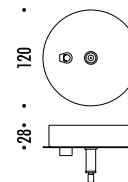

CEILING ROSE

151500	STANDARD	MOON 60 100-240 V - 50/60 Hz - MAX 15 W LED - E27 CAVO BIANCO - ROSONE BIANCO - LAMPADINA LED INCLUSA ACCESSORI OPZIONALI KIT SOSPENSIONE - VEDI PAG. 123 WHITE CABLE - WHITE CEILING ROSE - LED BULB INCLUDED OPTIONAL ACCESSORIES SUSPENSION KIT - SEE PAGE 123 13 W LED - 2700K - 1521 lm - CRI 90 - DIMMABLE - EFFICIENCY A+
137200	STANDARD	MOON 80 100-240 V - 50/60 Hz - MAX 15 W LED - E27 CAVO BIANCO - ROSONE BIANCO - LAMPADINA LED INCLUSA ACCESSORI OPZIONALI KIT SOSPENSIONE - VEDI PAG. 123 WHITE CABLE - WHITE CEILING ROSE - LED BULB INCLUDED OPTIONAL ACCESSORIES SUSPENSION KIT - SEE PAGE 123 13 W LED - 2700K - 1521 lm - CRI 90 - DIMMABLE - EFFICIENCY A+