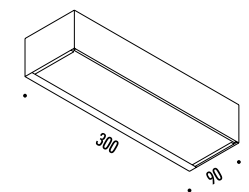

DESIGN DAVIDE GROPPI - ALBERTO ZATTIN - 2001
LAMPADA DA PARETE - METALLO - VETRO
WALL LAMP - METAL - GLASS

TOAST

CE IP 20 0.5 m

104601	CROMO LUCIDO / POLISHED CHROME	TOAST ECO LED 100-240 V - 50/60 Hz - MAX 100 W - R7s LAMPADINA LED OBBLIGATORIA NON INCLUSA COMPULSORY LED BULB NOT INCLUDED	
104603	BIANCO OPACO / MATT WHITE		
104604	NERO OPACO / MATT BLACK		
104608	OTTONE SPAZZOLATO / BRUSHED BRASS		
104614	CROMO SPAZZOLATO / BRUSHED CHROME		
51970010		ECO LED - 11 W - 3000K - 1200 lm - CRI 80 - NOT DIMMABLE - EFFICIENCY A+	NOT INCLUDED
50000036		ECO LED - 10 W - 2700K - 1250 lm - CRI 80 - NOT DIMMABLE - EFFICIENCY A++	NOT INCLUDED