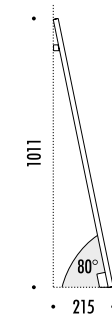

CE IP 20

DRIVER

181800	STANDARD	100-240 V - 50/60 Hz - 33 W LED RGB WIRELESS CONTROL ALIMENTAZIONE CON SPINA - CAVO TRASPARENTE POWER SUPPLY WITH PLUG - TRANSPARENT CABLE