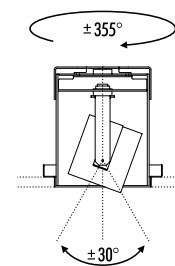

196203	BIANCO OPACO / MATT WHITE - 3000K	MAX 400 mA DC - 12 W LED - 589 lm - CRI > 95 KIT INSTALLAZIONE OBBLIGATORIO NON INCLUSO
196203-27	BIANCO OPACO / MATT WHITE - 2700K	ORIENTABILE - ACCESSORI OPZIONALI MODULO LED - VEDI PAG. 347
196204	NERO OPACO / MATT BLACK - 3000K	DRIVER LED INCLUSO INPUT 110-240 V - 50/60 Hz - DIMMERABILE PUSH - 1-10 V
196204-27	NERO OPACO / MATT BLACK - 2700K	COMPULSORY INSTALLATION KIT NOT INCLUDED ADJUSTABLE - OPTIONAL LED MODULE ACCESSORIES - SEE PAGE 347 INCLUDES LED DRIVER INPUT 110-240 V - 50/60 Hz - PUSH - 1-10 V DIMMABLE
190903	BIANCO OPACO / MATT WHITE - 3000K	MAX 400 mA DC - 12 W LED - 589 lm - CRI > 95 KIT INSTALLAZIONE OBBLIGATORIO NON INCLUSO
190903-27	BIANCO OPACO / MATT WHITE - 2700K	ORIENTABILE - ACCESSORI OPZIONALI MODULO LED - VEDI PAG. 347
190904	NERO OPACO / MATT BLACK - 3000K	DRIVER LED INCLUSO INPUT 110-240 V - 50/60 Hz - DIMMERABILE DALI
190904-27	NERO OPACO / MATT BLACK - 2700K	COMPULSORY INSTALLATION KIT NOT INCLUDED ADJUSTABLE - OPTIONAL LED MODULE ACCESSORIES - SEE PAGE 347 INCLUDES LED DRIVER INPUT 110-240 V - 50/60 Hz - DALI DIMMABLE

KIT INSTALLAZIONE OBBLIGATORI / COMPULSORY INSTALLATION KITS

184203	BIANCO OPACO / MATT WHITE	CORNICE PER CARTONGESSO 12,5 mm
184204	NERO OPACO / MATT BLACK	DIMENSIONI TAGLIO CARTONGESSO 104 x 104 mm
		SPAZIO MINIMO PER INCASSO 130 mm
		PLASTERBOARD FRAME 12,5 mm
		PLASTERBOARD CUT-OUT 104 x 104 mm
		MINIMUM SPACE FOR MOUNTING 130 mm