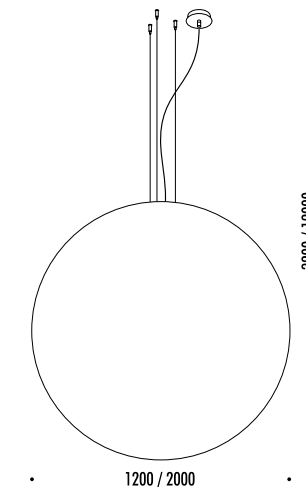

198600	STANDARD	MOON 120 100-240 V - 50/60 Hz - MAX 2 x 21 W LED - E27 CAVO BIANCO - ROSONE BIANCO - LAMPADINE LED INCLUDE ACCESSORI OPZIONALI KIT SOSPENSIONE - VEDI PAG. 123 WHITE CABLE - WHITE CEILING ROSE - LED BULBS INCLUDED OPTIONAL ACCESSORIES SUSPENSION KIT - SEE PAGE 123 2 x 21 W LED - 2700K - 2 x 2452 lm - CRI ≥80 - DIMMABLE - EFFICIENCY A+
187800	STANDARD	MOON 200 100-240 V - 50/60 Hz - MAX 4 x 25 W LED - E27 CAVO BIANCO - ROSONE BIANCO - LAMPADINE LED INCLUDE IMBALLO E TRASPORTO ESCLUSI WHITE CABLE - WHITE CEILING ROSE - LED BULBS INCLUDED PACKAGING AND DELIVERY EXCLUDED 4 x 25 W LED - 2700K - 4 x 1521 lm - CRI 90 - DIMMABLE - EFFICIENCY A+