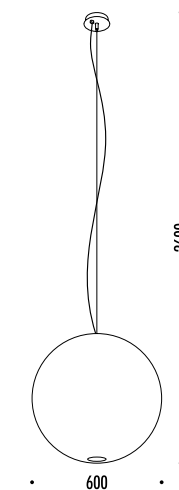

CEILING ROSE

165700	STANDARD	100-240 V - 50/60 Hz - MAX 15 W LED - E27 + MAX 10 W LED - GU10 CAVO TRASPARENTE - ROSONE BIANCO DOPPIA EMISSIONE - LAMPADINE LED INCLUSE ACCESSORI OPZIONALI KIT SOSPENSIONE - VEDI PAG. 123 TRANSPARENT CABLE - WHITE CEILING ROSE DUAL EMISSION - LED BULBS INCLUDED OPTIONAL ACCESSORIES SUSPENSION KIT - SEE PAGE 123
		13 W LED - E27 - 2700K - 1521 lm - CRI 90 - DIMMABLE - EFFICIENCY A+
		5,5 W LED - GU10 - 3000K - 375 lm - CRI 97 - DIMMABLE - EFFICIENCY A+