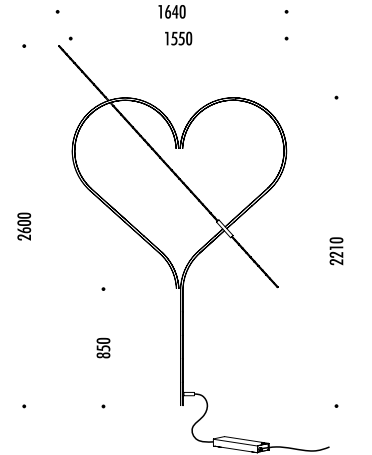

198100	STANDARD	24 V DC - 22 W LED - 3000K - 2000 lm - CRI > 90 CONFIGURAZIONE A CUORE KIT DI ALIMENTAZIONE CON SPINA INCLUSO INPUT 100-240 V - 50/60 Hz DIMMER HEART CONFIGURATION INCLUDES POWER SUPPLY KIT WITH PLUG INPUT 100-240 V - 50/60 Hz DIMMER