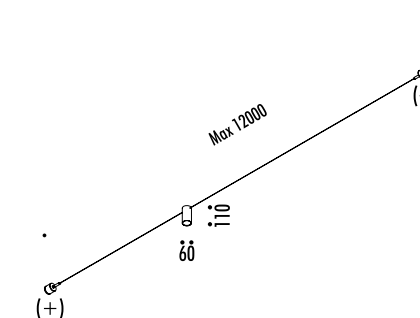

TIE ROD

• 52 • • 48 •

1A07604	STANDARD NARROW BEAM - 3000K	MAX 350 mA DC - 1 x 3,6 W LED - NARROW BEAM 3000K - 288 lm - CRI > 95 / 2700K - 272 lm - CRI > 95
1A07604-27	STANDARD NARROW BEAM - 2700K	CAVO UNIPOLARE 12 m - 2 TIRANTI BIANCHI - MAX 4 SPOT SUL CAVO UNIPOLARE KIT DI ALIMENTAZIONE OBBLIGATORIO INCLUSO - VEDI PAG. 220 DRIVER LED INCLUSO INPUT 110-240 V - 50/60 Hz - DIMMERABILE DALI - PUSH - 1-10 V ACCESSORI OPZIONALI NON INCLUSI - VEDI PAG. 229
		UNIPOLAR WIRE 12 m - 2 WHITE TIE RODS - MAX 4 SPOT ON UNIPOLAR WIRE COMPULSORY POWER SUPPLY KIT INCLUDED - SEE PAGE 220 INCLUDES LED DRIVER INPUT 110-240 V - 50/60 Hz - DALI - PUSH - 1-10 V DIMMABLE OPTIONAL ACCESSORIES NOT INCLUDED - SEE PAGE 229
1A04604	STANDARD MEDIUM BEAM - 3000K	MAX 350 mA DC - 1 x 3,6 W LED - MEDIUM BEAM 3000K - 286 lm - CRI > 95 / 2700K - 270 lm - CRI > 95
1A04604-27	STANDARD MEDIUM BEAM - 2700K	CAVO UNIPOLARE 12 m - 2 TIRANTI BIANCHI - MAX 4 SPOT SUL CAVO UNIPOLARE KIT DI ALIMENTAZIONE OBBLIGATORIO INCLUSO - VEDI PAG. 220 DRIVER LED INCLUSO INPUT 110-240 V - 50/60 Hz - DIMMERABILE DALI - PUSH - 1-10 V ACCESSORI OPZIONALI NON INCLUSI - VEDI PAG. 229
		UNIPOLAR WIRE 12 m - 2 WHITE TIE RODS - MAX 4 SPOT ON UNIPOLAR WIRE COMPULSORY POWER SUPPLY KIT INCLUDED - SEE PAGE 220 INCLUDES LED DRIVER INPUT 110-240 V - 50/60 Hz - DALI - PUSH - 1-10 V DIMMABLE OPTIONAL ACCESSORIES NOT INCLUDED - SEE PAGE 229