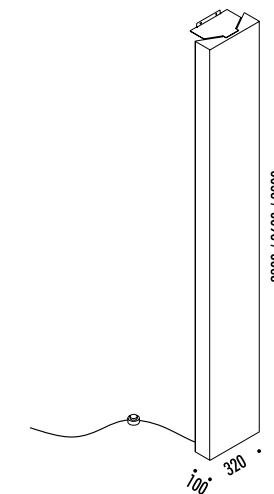

CE IP 20

127003	BIANCO OPACO / MATT WHITE	BANNER 230 220-240 V - 50/60 Hz - 4 x 54 W - G5 ALIMENTAZIONE CON SPINA - CAVO BIANCO - DIMMER - LAMPADINE FLUORESCENTI INCLUDE POWER SUPPLY WITH PLUG - WHITE CABLE - DIMMER - FLUORESCENT BULBS INCLUDED 4 x 54 W FLUORESCENT - 3000K - 4 x 5000 lm - CRI 80 - DIMMABLE - EFFICIENCY A+
127103	BIANCO OPACO / MATT WHITE	BANNER 260 220-240 V - 50/60 Hz - 2 x 54 W + 2 x 80 W - G5 ALIMENTAZIONE CON SPINA - CAVO BIANCO - DIMMER - LAMPADINE FLUORESCENTI INCLUDE POWER SUPPLY WITH PLUG - WHITE CABLE - DIMMER - FLUORESCENT BULBS INCLUDED 2 x 54 W FLUORESCENT - 3000K - 2 x 5000 lm - CRI 80 - DIMMABLE - EFFICIENCY A+ 2 x 80 W FLUORESCENT - 3000K - 2 x 7000 lm - CRI 80 - DIMMABLE - EFFICIENCY A
124703	BIANCO OPACO / MATT WHITE	BANNER 290 220-240 V - 50/60 Hz - 4 x 80 W - G5 ALIMENTAZIONE CON SPINA - CAVO BIANCO - DIMMER - LAMPADINE FLUORESCENTI INCLUDE POWER SUPPLY WITH PLUG - WHITE CABLE - DIMMER - FLUORESCENT BULBS INCLUDED 4 x 80 W FLUORESCENT - 3000K - 4 x 7000 lm - CRI 80 - DIMMABLE - EFFICIENCY A