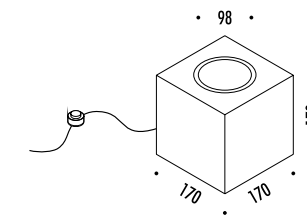

DESIGN ALBERTO ZATTIN - 2000
LAMPADA DA TERRA - CEMENTO - METALLO
FLOOR LAMP - CEMENT - METAL

CE IP 20