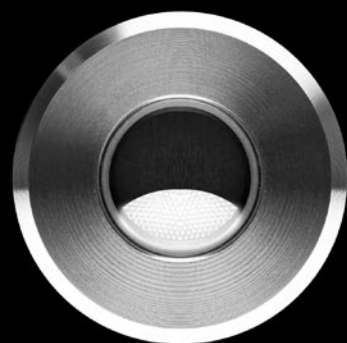

CE IP 67

16

• 35 •

1A15303	BIANCO OPACO / MATT WHITE - 3000K	MAX 350 mA DC - 1 W LED - 3000K - 33 lm - CRI > 90 / 2700K - 31 lm - CRI > 90
1A15303-27	BIANCO OPACO / MATT WHITE - 2700K	KIT INSTALLAZIONE OBBLIGATORIO NON INCLUSO
1A15311	INOX LUCIDO / POLISHED STAINLESS STEEL - 3000K	DIMENSIONI TAGLIO Ø 31 mm
1A15311-27	INOX LUCIDO / POLISHED STAINLESS STEEL - 2700K	SPAZIO MINIMO PER INCASSO 55 mm
		COMPULSORY INSTALLATION KIT NOT INCLUDED
		CUT-OUT Ø 31 mm
		MINIMUM SPACE FOR MOUNTING 55 mm

KIT INSTALLAZIONE OBBLIGATORI / COMPULSORY INSTALLATION KITS

1A15400	STANDARD	CASSAFORMA INSTALLAZIONE / INSTALLATION BOX
50240880	STANDARD	DRIVER LED INPUT 110-240 V - 50/60 Hz - OUTPUT 350 mA DC - 17 W - IP68 NON DIMMERABILE - NOT DIMMABLE
1A16600	STANDARD	CONNETTORI DRIVER IP68 - 2 PEZZI / DRIVER CONNECTORS IP68 - 2 PIECES