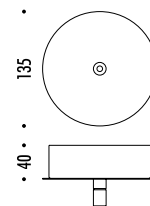

CEILING ROSE

CE IP 20 0.5 m

CEILING ROSE