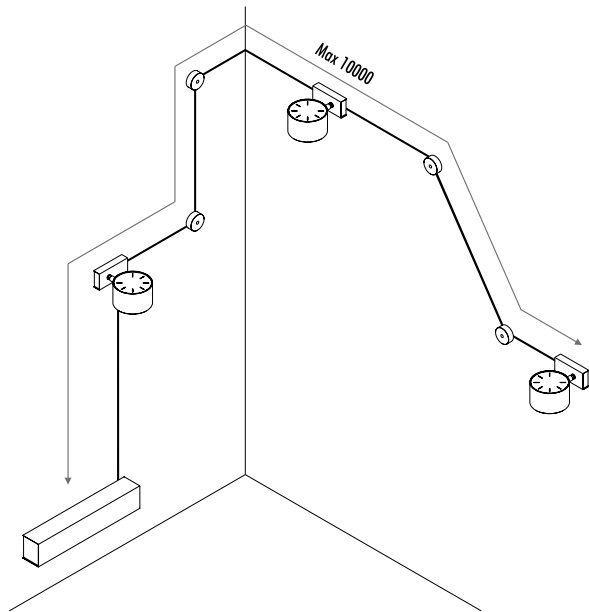

KIT ALIMENTAZIONE OBBLIGATORIO PER SISTEMA ENDLESS ON/OFF - SPOT ENDLESS IOT - DOT ENDLESS IOT / COMPULSORY POWER SUPPLY FOR ENDLESS ON/OFF SYSTEM - SPOT ENDLESS IOT - DOT ENDLESS IOT

CE IP 20

1A02604	NERO OPACO / MATT BLACK	KIT DI ALIMENTAZIONE CON SPINA / POWER SUPPLY KIT WITH PLUG INPUT 100-240 V - 50/60 Hz - OUTPUT 48 V DC - 150 W NON DIMMERABILE - NOT DIMMABLE	

1A10203	BIANCO OPACO / MATT WHITE	KIT ROSONE PARETE - SOFFITTO - REMOTO / WALL - CEILING ROSE - REMOTE KIT INPUT 100-240 V - 50/60 Hz - OUTPUT 48 V DC - 150 W - IP20 NON DIMMERABILE - NOT DIMMABLE	

KIT ALIMENTAZIONE OBBLIGATORIO PER DIMMERAZIONE SPOT ENDLESS E DOT ENDLESS / COMPULSORY POWER SUPPLY FOR DIMMING SPOT ENDLESS AND DOT ENDLESS

1A18004	NERO OPACO / MATT BLACK	KIT DI ALIMENTAZIONE CON SPINA / POWER SUPPLY KIT WITH PLUG INPUT 100-240 V - 50/60 Hz - OUTPUT 48 V DC - 150 W DIMMERABILE - DIMMABLE	

1A18103	BIANCO OPACO / MATT WHITE	KIT ROSONE PARETE - SOFFITTO - REMOTO / WALL - CEILING ROSE - REMOTE KIT INPUT 100-240 V - 50/60 Hz - OUTPUT 48 V DC - 150 W - IP20 DALI - PUSH - 0/1-10 V DIMMABLE