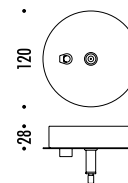

CEILING ROSE

165700	STANDARD	100-240 V - 50/60 Hz - MAX 15 W LED - E27 + MAX 10 W LED - GU10 CAVO TRASPARENTE - ROSONE BIANCO DOPPIA EMISSIONE - LAMPADINE LED INCLUSE ACCESSORI OPZIONALI KIT SOSPENSIONE - VEDI PAG. 123 TRANSPARENT CABLE - WHITE CEILING ROSE DUAL EMISSION - LED BULBS INCLUDED OPTIONAL ACCESSORIES SUSPENSION KIT - SEE PAGE 123
		13 W LED - E27 - 2700K - 1521 lm - CRI 90 - DIMMABLE - EFFICIENCY A+
		5,5 W LED - GU10 - 3000K - 375 lm - CRI 97 - DIMMABLE - EFFICIENCY A+