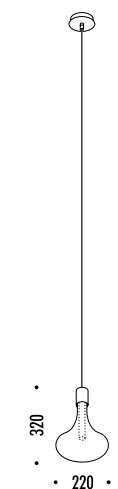

CE IP 20

CEILING ROSE

181503	BIANCO OPACO / MATT WHITE - 3000K	100-240 V - 50/60 Hz - 5,6 W LED - 286 lm - CRI > 90 CAVO BIANCO - ROSONE BIANCO - NON DIMMERABILE ACCESSORI OPZIONALI KIT SOSPENSIONE - VEDI PAG. 123
181503-27	BIANCO OPACO / MATT WHITE - 2700K	WHITE CABLE - WHITE CEILING ROSE - NOT DIMMABLE OPTIONAL ACCESSORIES SUSPENSION KIT - SEE PAGE 123
181508	OTTONE SPAZZOLATO / BRUSHED BRASS - 3000K	100-240 V - 50/60 Hz - 5,6 W LED - 286 lm - CRI > 90 CAVO NERO - ROSONE NERO - NON DIMMERABILE ACCESSORI OPZIONALI KIT SOSPENSIONE - VEDI PAG. 123
181508-27	OTTONE SPAZZOLATO / BRUSHED BRASS - 2700K	BLACK CABLE - BLACK CEILING ROSE - NOT DIMMABLE OPTIONAL ACCESSORIES SUSPENSION KIT - SEE PAGE 123