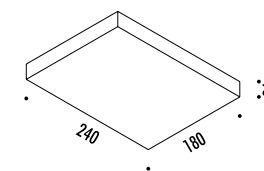

CE IP 20 0.5m

166003	BIANCO OPACO / MATT WHITE - 3000K	SOL 2 LED 220-240 V - 50/60 Hz - 24 W LED - 1959 lm - CRI > 80 DIMMERABILE TRIAC / IGBT TRIAC / IGBT DIMMABLE
166003-27	BIANCO OPACO / MATT WHITE - 2700K	
166004	NERO OPACO / MATT BLACK - 3000K	
166004-27	NERO OPACO / MATT BLACK - 2700K	

147103	BIANCO OPACO / MATT WHITE	SOL 2 100-240 V - 50/60 Hz - MAX 200 W - R7s LAMPADINA NON INCLUSA BULB NOT INCLUDED
147104	NERO OPACO / MATT BLACK