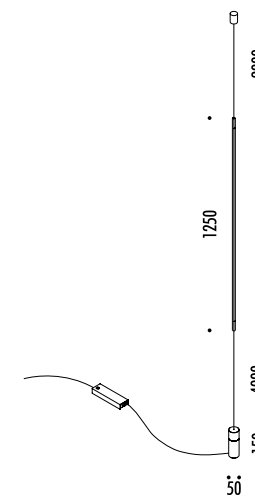

CE IP 20

CEILING ROSE

DRIVER

180603	BIANCO OPACO / MATT WHITE - 3000K	110-240 V - 50/60 Hz - 15,5 W LED - 619 lm - CRI > 90
180603-27	BIANCO OPACO / MATT WHITE - 2700K	ALIMENTAZIONE CON SPINA - CAVO ACCIAIO - ROSONE BIANCO DIMMER
180604	NERO OPACO / MATT BLACK - 3000K	POWER SUPPLY WITH PLUG - STEEL CABLE - WHITE CEILING ROSE DIMMER
180604-27	NERO OPACO / MATT BLACK - 2700K	
180608	OTTONE SPAZZOLATO / BRUSHED BRASS - 3000K	
180608-27	OTTONE SPAZZOLATO / BRUSHED BRASS - 2700K	

ACCESSORI OPZIONALI / OPTIONAL ACCESSORIES

1A05100	STANDARD	KIT FISSAGGIO SOFFITTO INCLINATO / SLOPED CEILING FIXING KIT VEDI PAG. 123 / SEE PAGE 123
1A16800	STANDARD	KIT SOSPENSIONE CAVO ACCIAIO 10 m / SUSPENSION KIT STEEL CABLE 10 m