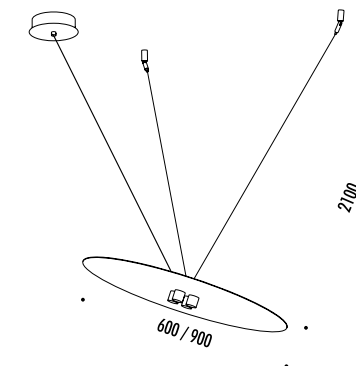

195600	STANDARD Ø 600	CARTESIO 110-240 V - 50/60 Hz - 18 W LED (DOWN) - 3000K - 350 lm - CRI > 80 LED (UP) - 3000K - 1050 lm - CRI > 90 DISCO IN INOX CON FINITURA A SPECCHIO - RETRO COLORE ROSSO ROSONE BIANCO - CAVO BIANCO DOPPIA EMISSIONE - DIMMERABILE PUSH - 1-10 V STAINLESS STEEL PLATE WITH MIRROR FINISH - RED BACK SIDE WHITE CEILING ROSE - WHITE CABLE DUAL EMISSION - PUSH - 1-10 V DIMMABLE

1A00700	STANDARD Ø 900	CARTESIO 90 110-240 V - 50/60 Hz - 18 W LED (DOWN) - 3000K - 350 lm - CRI > 80 LED (UP) - 3000K - 1050 lm - CRI > 90 DISCO IN INOX CON FINITURA A SPECCHIO - RETRO COLORE ROSSO ROSONE BIANCO - CAVO BIANCO DOPPIA EMISSIONE - DIMMERABILE PUSH - 1-10 V STAINLESS STEEL PLATE WITH MIRROR FINISH - RED BACK SIDE WHITE CEILING ROSE - WHITE CABLE DUAL EMISSION - PUSH - 1-10 V DIMMABLE