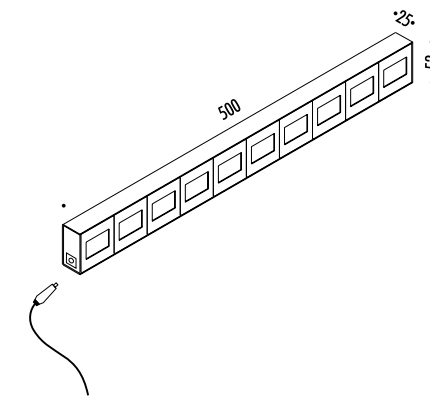

CE IP 20

153300	STANDARD	5 V DC - 3 W LED MODULO LUMINOSO CON LUCE A LENTA INTERMITTENZA IMMAGINI PERSONALIZZABILI - IMMAGINI NON INCLUSE CONNETTORE MODULI INCLUSO TRASFORMATORE ELETTRONICO NON INCLUSO LUMINOUS WALL MODULE WITH SLOWLY FLASHING LIGHT CUSTOMIZABLE IMAGES - IMAGES NOT INCLUDED MODULES CONNECTOR INCLUDED ELECTRONIC TRANSFORMER NOT INCLUDED

ACCESSORI OBBLIGATORI / COMPULSORY ACCESSORIES

50650100	STANDARD	TRASFORMATORE ELETTRONICO / ELECTRONIC TRANSFORMER INPUT 90-264 V - 50/60 Hz - OUTPUT 5 V DC - 15 W MAX 5 MODULI / MAX 5 MODULES