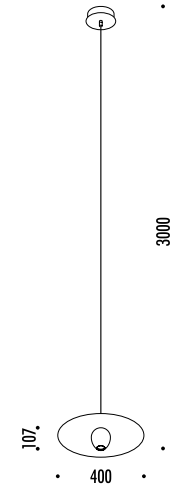

156803	BIANCO OPACO / MATT WHITE	230-240 V - 50/60 Hz - MAX 20 W 12 V - GU4 CAVO BIANCO - ROSONE BIANCO - LAMPADINA LED INCLUSA WHITE CABLE - WHITE CEILING ROSE - LED BULB INCLUDED
		3,5 W LED - 2700K - 210 lm - CRI 80 - EFFICIENCY A+