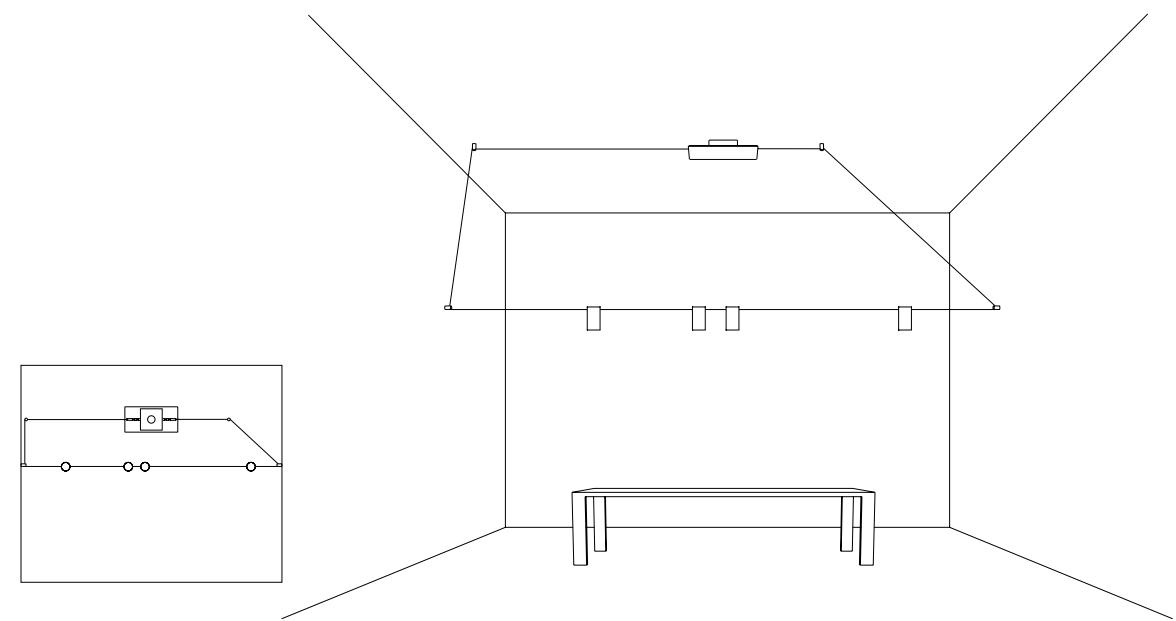

POSSIBILI LAYOUT / LAYOUT EXAMPLES