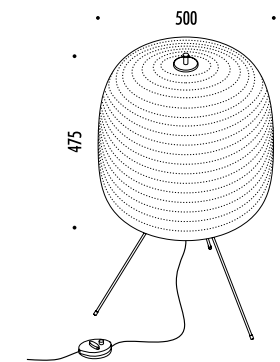

CE IP 20

188500	STANDARD	100-240 V - 50/60 Hz - MAX 18 W LED - E27 CAVO NERO - DIMMER - LAMPADINA LED INCLUSA BLACK CABLE - DIMMER - LED BULB INCLUDED
		13 W LED - 2700K - 1521 lm - CRI 90 - DIMMABLE - EFFICIENCY A+