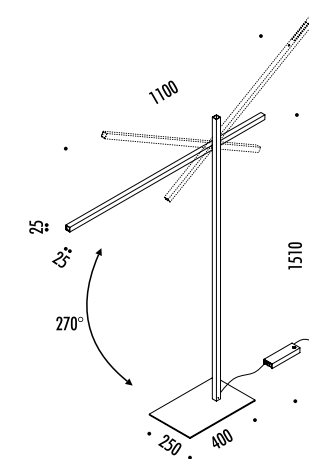

190304	NERO OPACO / MATT BLACK - 3000K	110-240 V - 50/60 Hz - 15,5 W LED - 823 lm - CRI > 90
190304-27	NERO OPACO / MATT BLACK - 2700K	CAVO NERO - ORIENTABILE - DIMMER BLACK CABLE - ADJUSTABLE - DIMMER
190308	OTTONE SPAZZOLATO / BRUSHED BRASS - 3000K	
190308-27	OTTONE SPAZZOLATO / BRUSHED BRASS - 2700K