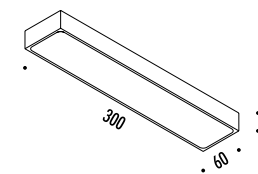

CE IP 20

174903	BIANCO OPACO / MATT WHITE - 3000K	220-240 V - 50/60 Hz - 11,5 W LED - 655 lm - CRI > 80 DIMMERABILE TRIAC / IGBT TRIAC / IGBT DIMMABLE
174903-27	BIANCO OPACO / MATT WHITE - 2700K	
174904	NERO OPACO / MATT BLACK - 3000K	
174904-27	NERO OPACO / MATT BLACK - 2700K