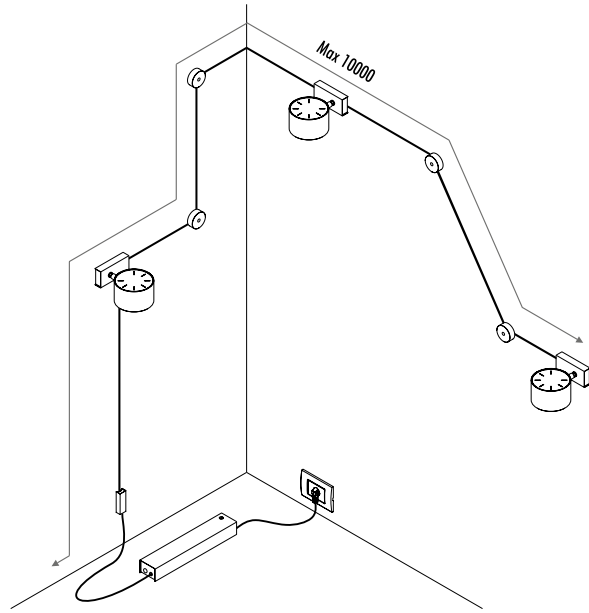

KIT ROSONE DA PARETE E SOFFITTO / WALL AND CEILING ROSE KIT