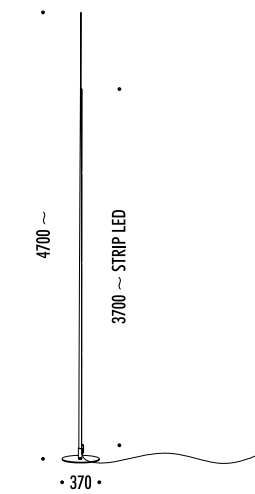

DESIGN DAVIDE GROPPI - GIORGIO RAVA - 2020
 LAMPADA DA ESTERNO - FIBRA DI VETRO - METALLO
 OUTDOOR LAMP - FIBERGLASS - METAL

CE  IP 65

ORIGINE OUTDOOR

1A08904	NERO OPACO / MATT BLACK	24 V DC - 40 W LED - 3000K - 2380 lm - CRI > 90 CAVO NERO 5 m DRIVER LED INCLUSO INPUT 110-240 V - 50/60 Hz - IP67 - DIMMERABILE 1-10 V BLACK CABLE 5 m INCLUDES LED DRIVER INPUT 110-240 V - 50/60 Hz - IP67 - 1-10 V DIMMABLE