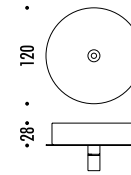

CEILING ROSE

176103	BIANCO OPACO / MATT WHITE	100-240 V - 50/60 Hz - 5,6 W LED - 3000K - 354 lm - CRI > 90 CAVO BIANCO - ROSONE BIANCO - NON DIMMERABILE ACCESSORI OPZIONALI KIT SOSPENSIONE - VEDI PAG. 123 WHITE CABLE - WHITE CEILING ROSE - NOT DIMMABLE OPTIONAL ACCESSORIES SUSPENSION KIT - SEE PAGE 123