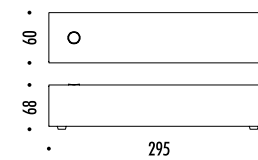

CE IP 20

DRIVER

181800	STANDARD	100-240 V - 50/60 Hz - 33 W LED RGB WIRELESS CONTROL ALIMENTAZIONE CON SPINA - CAVO TRASPARENTE POWER SUPPLY WITH PLUG - TRANSPARENT CABLE