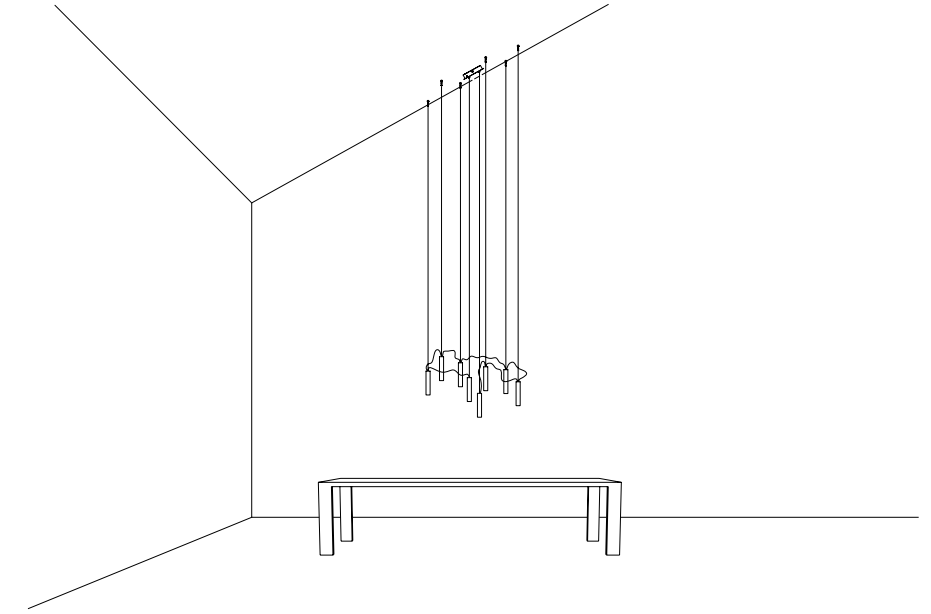

ACCESSORI OPZIONALI / OPTIONAL ACCESSORIES

1A05100	STANDARD	KIT FISSAGGIO PER SOFFITTO INCLINATO / SLOPED CEILING FIXING KIT COMPATIBLE LAMPS: QuiQuoQua - MASAI - FOSBURY - MOON 120 - SPY - BLADE	
1A05200	STANDARD	KIT FISSAGGIO PER ROSONE INCLINATO / SLOPED ROSE FIXING KIT COMPATIBLE LAMPS: MOON 60 - MOON 60 DE - MOON 80	
1A05300	STANDARD	GANCIO PER SOFFITTO INCLINATO / SLOPED CEILING FIXING HOOK COMPATIBLE LAMPS: MERIDIANA - SIMBIOSI - SHANGHAI	
1A03600	STANDARD	KIT DECENTRATORE / DECENTRALIZATION KIT COMPATIBLE LAMPS: LED IS MORE - MISS 1 - MOON 60 - MOON 60 DE - MOON 80 - MOON 120 CATHODE	
1A07703	BIANCO OPACO / MATT WHITE	KIT ROSONE + DECENTRATORE / KIT CEILING ROSE + DECENTRALIZER CAVO BIANCO 3 m INCLUSO / 3 m WHITE CABLE INCLUDED	 <p>• 120 • • 34 •</p>
1A07704	NERO OPACO / MATT BLACK	KIT ROSONE + DECENTRATORE / KIT CEILING ROSE + DECENTRALIZER CAVO NERO 3 m INCLUSO / 3 m BLACK CABLE INCLUDED	
172703	BIANCO OPACO / MATT WHITE	BLOCCACAVO / CLAMP	
172704	NERO OPACO / MATT BLACK		