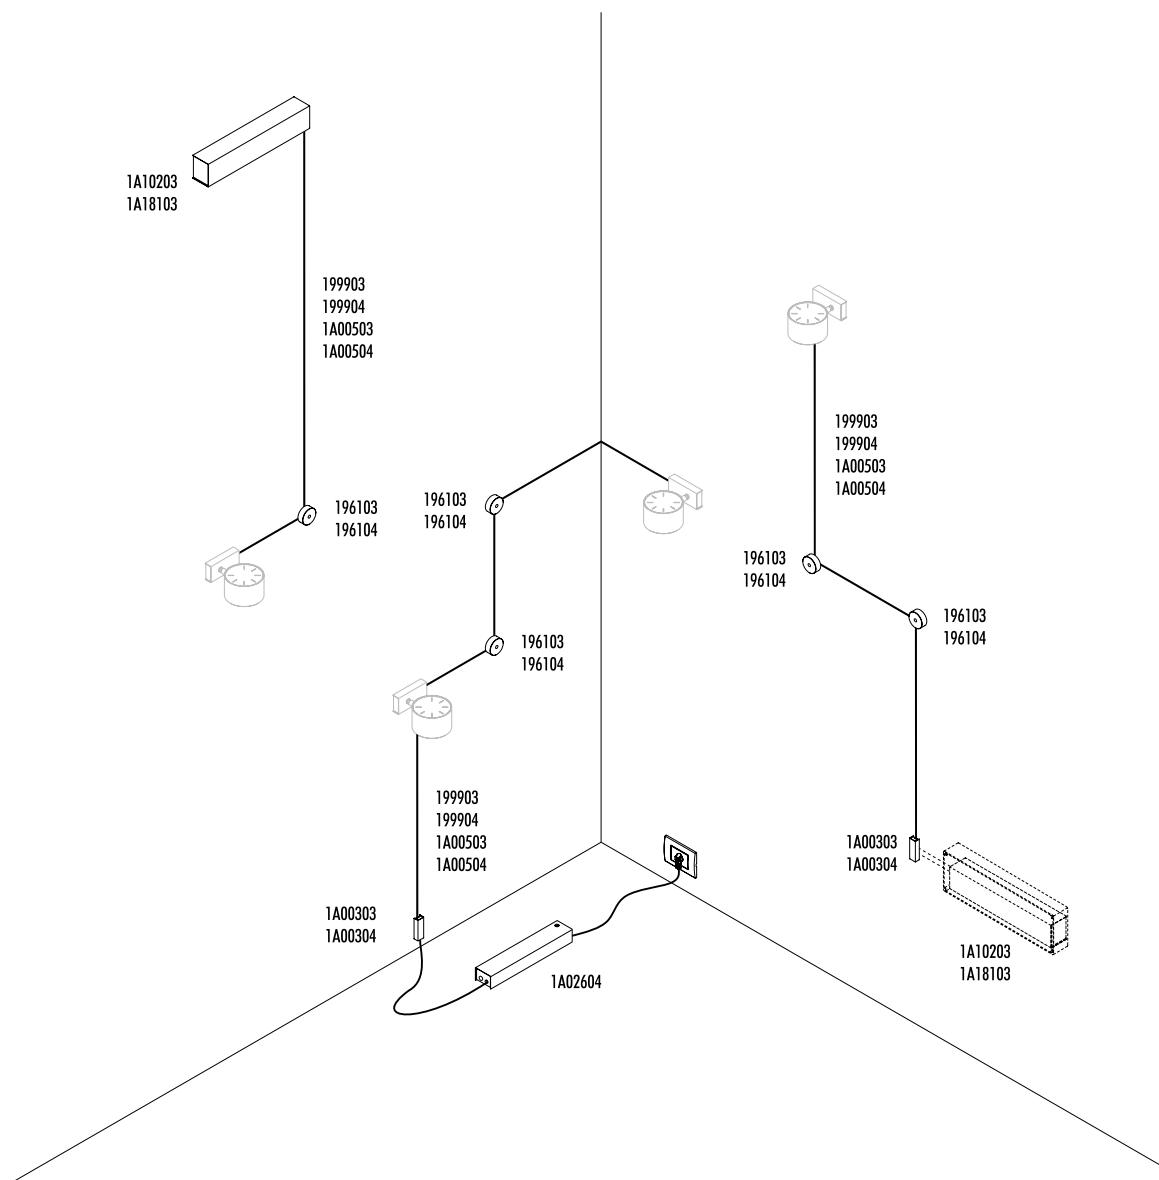

1A14503	BIANCO OPACO / MATT WHITE	PIASTRA PARETE / WALL BACK PLATE	

1A04204	NERO OPACO / MATT BLACK	GUIDACAVO / WIRE GUIDE	

CE IP 20

199903	BIANCO OPACO / MATT WHITE - 5 m	ENDLESS - MAX 150 W - MAX 48 V DC - MAX 4 A	
199904	NERO OPACO / MATT BLACK - 5 m		
1A00503	BIANCO OPACO / MATT WHITE - 10 m		
1A00504	NERO OPACO / MATT BLACK - 10 m		