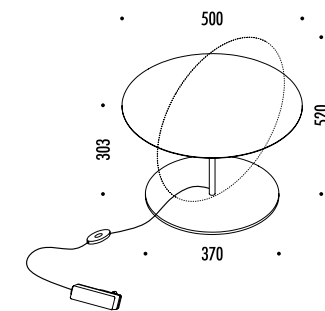

CE IP 20 0.5 m

146303	BIANCO OPACO / MATT WHITE	100-240 V - 50/60 Hz - MAX 10 W LED - E27 GLOBOLUX CAVO BIANCO - DIMMER - LAMPADINA LED INCLUSA WHITE CABLE - DIMMER - LED BULB INCLUDED
		10 W LED - 3000K - 1055 lm - CRI > 80 - DIMMABLE - EFFICIENCY A+

DESIGN DAVIDE GROPPI - 2018
 LAMPADA DA TAVOLO - METACRILATO - METALLO - OTTONE
 TABLE LAMP - METHACRYLATE - METAL - BRASS

CALVINO

CE  IP 20

194800	STANDARD - 3000K	24 V DC - 18 W LED - 1372 lm - CRI > 80
194800-27	STANDARD - 2700K	STELO IN OTTONE - DISCO A SPECCHIO CON RETRO BLU - CAVO NERO - BASE NERA ORIENTABILE - DIMMER
		DRIVER LED INCLUSO INPUT 100-240 V - 50/60 Hz
		BRASS STEM - MIRROR PLATE WITH BLUE BACK SIDE - BLACK CABLE - BLACK BASE ADJUSTABLE - DIMMER
		INCLUDES LED DRIVER INPUT 100-240 V - 50/60 Hz