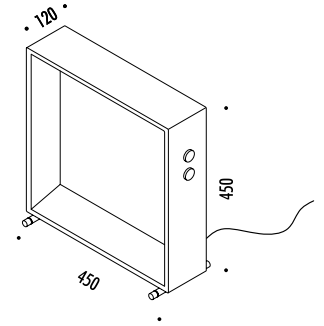

CE IP 20

192903	BIANCO OPACO / MATT WHITE	100-240 V - 50/60 Hz - 50 W LED - 2200K-5000K - 3000 lm - CRI >80 CAVO BIANCO - LUCE REGOLABILE DA BIANCO CALDO A BIANCO FREDDO DIMMER WHITE CABLE - ADJUSTABLE LIGHT FROM WARM WHITE COLOUR TO COOL WHITE COLOUR DIMMER