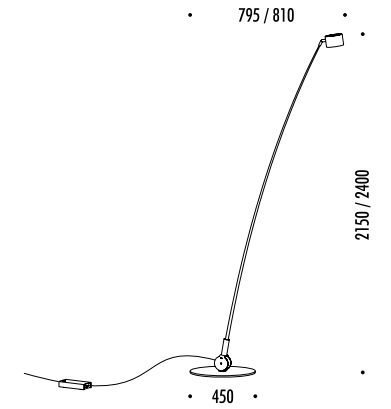

183103	BIANCO OPACO / MATT WHITE - 3000K	SAMPEI 230 220-240 V - 50/60 Hz - 21 W LED
183103-27	BIANCO OPACO / MATT WHITE - 2700K	3000K - 1726 lm - CRI 90 / 2700K - 1625 lm - CRI 90
		CAVO BIANCO - ORIENTABILE - DIMMER - ACCESSORI OPZIONALI MODULO LED - VEDI PAG. 347
		WHITE CABLE - ADJUSTABLE - DIMMER - OPTIONAL LED MODULE ACCESSORIES - SEE PAGE 347
183104	NERO OPACO / MATT BLACK - 3000K	SAMPEI 230 220-240 V - 50/60 Hz - 21 W LED
183104-27	NERO OPACO / MATT BLACK - 2700K	3000K - 1726 lm - CRI 90 / 2700K - 1625 lm - CRI 90
		CAVO NERO - ORIENTABILE - DIMMER - ACCESSORI OPZIONALI MODULO LED - VEDI PAG. 347
		BLACK CABLE - ADJUSTABLE - DIMMER - OPTIONAL LED MODULE ACCESSORIES - SEE PAGE 347

183203	BIANCO OPACO / MATT WHITE - 3000K	SAMPEI 260 220-240 V - 50/60 Hz - 21 W LED
183203-27	BIANCO OPACO / MATT WHITE - 2700K	3000K - 1726 lm - CRI 90 / 2700K - 1625 lm - CRI 90
		CAVO BIANCO - ORIENTABILE - DIMMER - ACCESSORI OPZIONALI MODULO LED - VEDI PAG. 347
		WHITE CABLE - ADJUSTABLE - DIMMER - OPTIONAL LED MODULE ACCESSORIES - SEE PAGE 347
183204	NERO OPACO / MATT BLACK - 3000K	SAMPEI 260 220-240 V - 50/60 Hz - 21 W LED
183204-27	NERO OPACO / MATT BLACK - 2700K	3000K - 1726 lm - CRI 90 / 2700K - 1625 lm - CRI 90
		CAVO NERO - ORIENTABILE - DIMMER - ACCESSORI OPZIONALI MODULO LED - VEDI PAG. 347
		BLACK CABLE - ADJUSTABLE - DIMMER - OPTIONAL LED MODULE ACCESSORIES - SEE PAGE 347