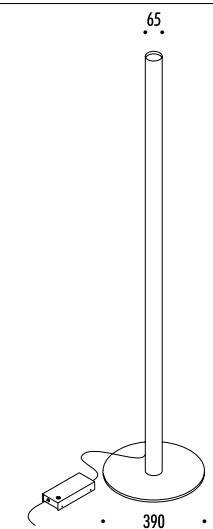

171903	BIANCO OPACO / MATT WHITE - 3000K	110-240 V - 50/60 Hz - 33 W LED - 2884 lm - CRI > 90
171903-27	BIANCO OPACO / MATT WHITE - 2700K	CAVO BIANCO - DIMMER WHITE CABLE - DIMMER
171904	NERO OPACO / MATT BLACK - 3000K	110-240 V - 50/60 Hz - 33 W LED - 2884 lm - CRI > 90
171904-27	NERO OPACO / MATT BLACK - 2700K	CAVO NERO - DIMMER BLACK CABLE - DIMMER