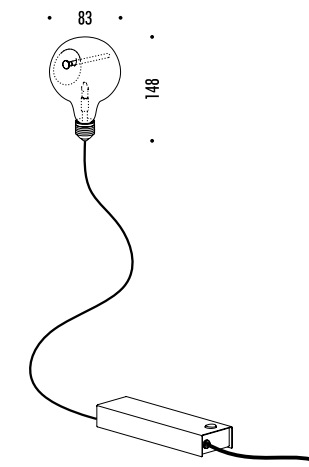

DESIGN HARRY THALER - 2014
 LAMPADA DA PARETE - METALLO - VETRO
 WALL LAMP - METAL - GLASS

CE IP 20

EDISON'S NIGHTMARE

DRIVER

151300	STANDARD	100-240 V - 50/60 Hz - MAX 10 W 12 V - G4 ALIMENTAZIONE CON SPINA CAVO COASSIALE - DIMMER - LAMPADINA ALOGENA INCLUSA POWER SUPPLY WITH PLUG COAXIAL CABLE - DIMMER - HALOGEN BULB INCLUDED
		10 W HALOGEN - 2800K - 130 lm - CRI 100 - DIMMABLE - EFFICIENCY C