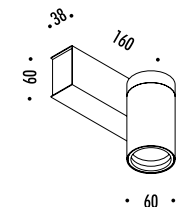

DESIGN DAVIDE GROPPI - 2020
LAMPADA DA PARETE E DA SOFFITTO - METALLO
WALL AND CEILING LAMP - METAL

CE IP 20

DOT ENDLESS IOT