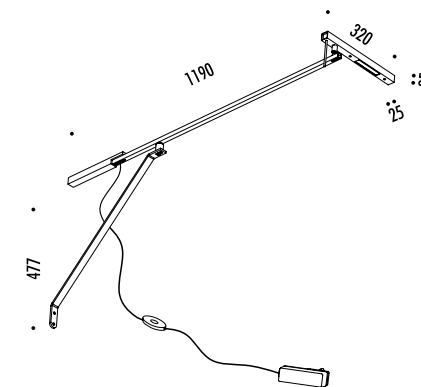

197604	NERO OPACO / MATT BLACK	24 V DC - 13 W LED - 3000K - 823 lm - CRI > 90 CAVO NERO ORIENTABILE - DIMMER DRIVER LED INCLUSO INPUT 100-240 V - 50/60 Hz BLACK CABLE ADJUSTABLE - DIMMER INCLUDES LED DRIVER INPUT 100-240 V - 50/60 Hz