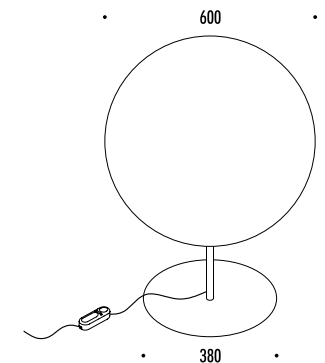

DESIGN DAVIDE GROPPI - 2010
LAMPADA DA TERRA - CARTA GIAPPONESE - METALLO - PE
FLOOR LAMP - JAPANESE PAPER - METAL - PE

MOON F

CE IP 20

148200	STANDARD	100-240 V - 50/60 Hz - MAX 15 W LED - E27 CAVO BIANCO - BASE BIANCA - DIMMER - LAMPADINA LED INCLUSA WHITE CABLE - WHITE BASE - DIMMER - LED BULB INCLUDED
		💡 13 W LED - 2700K - 1521 lm - CRI 90 - DIMMABLE - EFFICIENCY A+