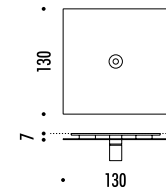

CEILING ROSE

161103	BIANCO OPACO / MATT WHITE - 3000K	MAX 350 mA DC - 4 W LED - 312 lm - CRI > 90 CAVO BIANCO - ROSONE BIANCO
161103-27	BIANCO OPACO / MATT WHITE - 2700K	INSTALLAZIONE SU CARTONGESSO CON ROSONE PIANO E FISSAGGIO MAGNETICO KIT INSTALLAZIONE OBBLIGATORIO INCLUSO
161104	NERO OPACO / MATT BLACK - 3000K	DIMENSIONI TAGLIO CARTONGESSO 85 x 97 mm SPAZIO MINIMO PER INCASSO 120 mm
161104-27	NERO OPACO / MATT BLACK - 2700K	DRIVER LED INCLUSO INPUT 100-240 V - 50/60 Hz - NON DIMMERABILE WHITE CABLE - WHITE CEILING ROSE
		INSTALLATION ON PLASTERBOARD WITH FLAT ROSE AND MAGNETIC FIXING COMPULSORY INSTALLATION KIT INCLUDED
		PLASTERBOARD CUT-OUT 85 x 97 mm - MINIMUM SPACE FOR MOUNTING 120 mm INCLUDES LED DRIVER INPUT 100-240 V - 50/60 Hz - NOT DIMMABLE
161108	OTTONE SPAZZOLATO / BRUSHED BRASS - 3000K	MAX 350 mA DC - 4 W LED - 312 lm - CRI > 90 CAVO NERO - ROSONE NERO
161108-27	OTTONE SPAZZOLATO / BRUSHED BRASS - 2700K	INSTALLAZIONE SU CARTONGESSO CON ROSONE PIANO E FISSAGGIO MAGNETICO KIT INSTALLAZIONE OBBLIGATORIO INCLUSO
		DIMENSIONI TAGLIO CARTONGESSO 85 x 97 mm SPAZIO MINIMO PER INCASSO 120 mm
		DRIVER LED INCLUSO INPUT 100-240 V - 50/60 Hz - NON DIMMERABILE BLACK CABLE - BLACK CEILING ROSE
		INSTALLATION ON PLASTERBOARD WITH FLAT ROSE AND MAGNETIC FIXING COMPULSORY INSTALLATION KIT INCLUDED
		PLASTERBOARD CUT-OUT 85 x 97 mm - MINIMUM SPACE FOR MOUNTING 120 mm INCLUDES LED DRIVER INPUT 100-240 V - 50/60 Hz - NOT DIMMABLE