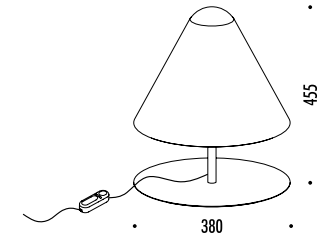

CE IP 20 0.5 m

146303	BIANCO OPACO / MATT WHITE	100-240 V - 50/60 Hz - MAX 10 W LED - E27 GLOBOLUX CAVO BIANCO - DIMMER - LAMPADINA LED INCLUSA WHITE CABLE - DIMMER - LED BULB INCLUDED
		10 W LED - 3000K - 1055 lm - CRI > 80 - DIMMABLE - EFFICIENCY A+