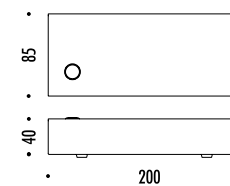

CE IP 20

DRIVER

171903	BIANCO OPACO / MATT WHITE - 3000K	110-240 V - 50/60 Hz - 33 W LED - 2884 lm - CRI > 90
171903-27	BIANCO OPACO / MATT WHITE - 2700K	CAVO BIANCO - DIMMER WHITE CABLE - DIMMER
171904	NERO OPACO / MATT BLACK - 3000K	110-240 V - 50/60 Hz - 33 W LED - 2884 lm - CRI > 90
171904-27	NERO OPACO / MATT BLACK - 2700K	CAVO NERO - DIMMER BLACK CABLE - DIMMER