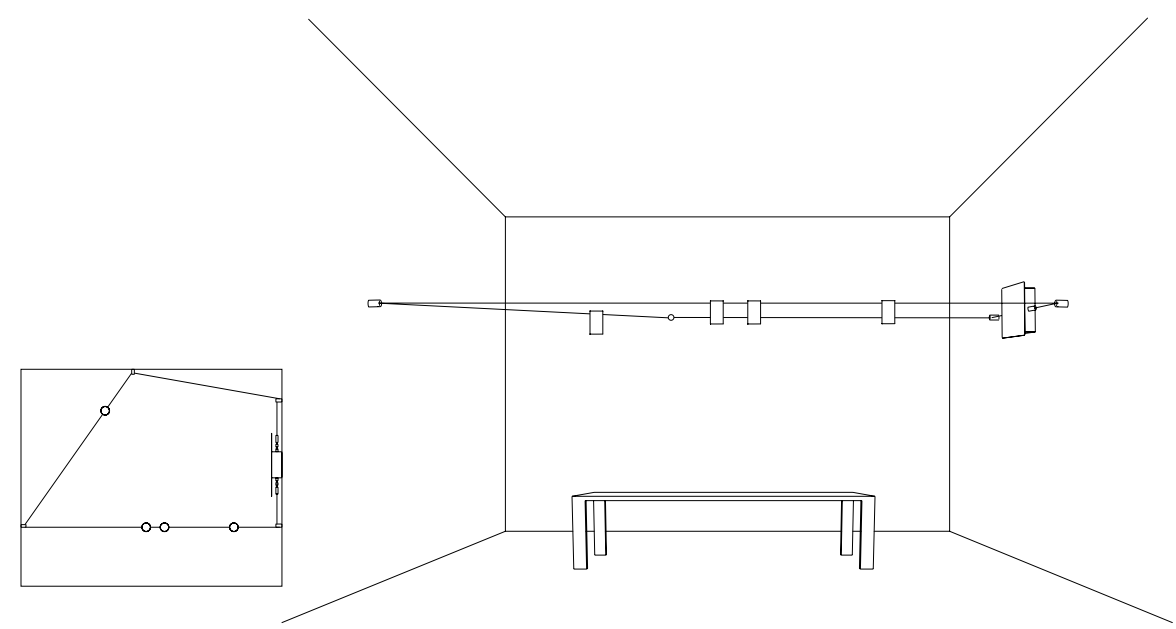

POSSIBILI LAYOUT / LAYOUT EXAMPLES