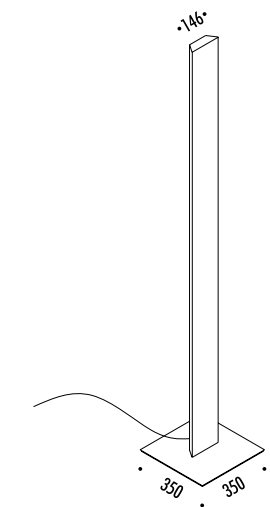

CE □ IP 20

177203	BIANCO OPACO / MATT WHITE	100-240 V - 50/60 Hz - 80 W
177213	INOX NERO SPAZZOLATO / BLACK BRUSHED STAINLESS STEEL	LED - 2700K - 2832 lm - CRI > 90
		RGBW WIRELESS CONTROL
		CAVO NERO
		BLACK CABLE