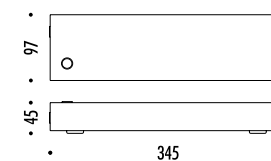

1A20804	NERO OPACO / MATT BLACK - 3000K	ORIGINE 290 24 V DC - 25 W LED - 1600 lm - CRI > 85
1A20804-27	NERO OPACO / MATT BLACK - 2700K	CAVO NERO - KIT DI ALIMENTAZIONE OBBLIGATORIO INCLUSO
		DRIVER LED INCLUSO INPUT 100-240 V - 50/60 Hz - DIMMERABILE
		BLACK CABLE - COMPULSORY POWER SUPPLY KIT INCLUDED
		INCLUDES LED DRIVER INPUT 100-240 V - 50/60 Hz - DIMMABLE
1A20904	NERO OPACO / MATT BLACK - 3000K	ORIGINE 390 24 V DC - 30 W LED - 2290 lm - CRI > 85
1A20904-27	NERO OPACO / MATT BLACK - 2700K	CAVO NERO - KIT DI ALIMENTAZIONE OBBLIGATORIO INCLUSO
		DRIVER LED INCLUSO INPUT 100-240 V - 50/60 Hz - DIMMERABILE
		BLACK CABLE - COMPULSORY POWER SUPPLY KIT INCLUDED
		INCLUDES LED DRIVER INPUT 100-240 V - 50/60 Hz - DIMMABLE
1A21004	NERO OPACO / MATT BLACK - 3000K	ORIGINE 490 24 V DC - 35 W LED - 2900 lm - CRI > 85
1A21004-27	NERO OPACO / MATT BLACK - 2700K	CAVO NERO - KIT DI ALIMENTAZIONE OBBLIGATORIO INCLUSO
		DRIVER LED INCLUSO INPUT 100-240 V - 50/60 Hz - DIMMERABILE
		BLACK CABLE - COMPULSORY POWER SUPPLY KIT INCLUDED
		INCLUDES LED DRIVER INPUT 100-240 V - 50/60 Hz - DIMMABLE