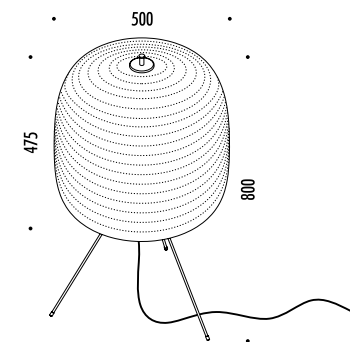

DESIGN DAVIDE GROPPI - PAOLA LENTI - 2013
LAMPADA DA ESTERNO - METALLO - PBT - POLICARBONATO
OUTDOOR LAMP - METAL - PBT - POLYCARBONATE

CE IP 65

SHOJI OUTDOOR