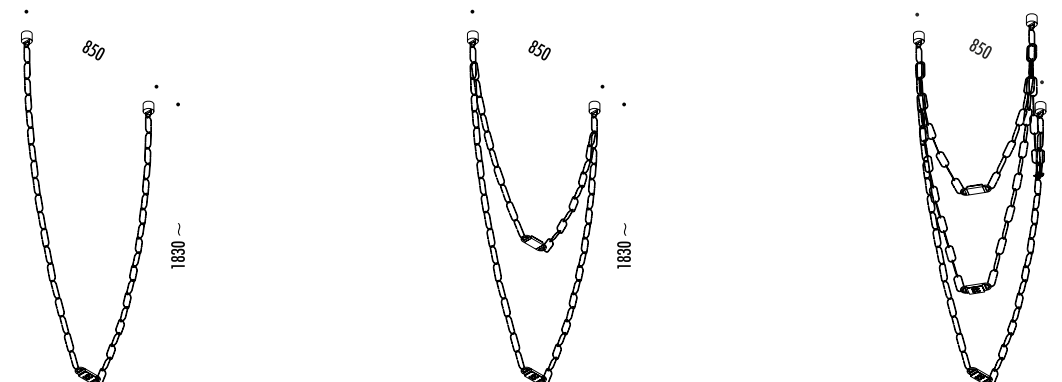

MISURE CONSIGLIATE / SUGGESTED MEASURES

198700	STANDARD - 3000K	ChainDelier 2-1 24 V DC - 1 x 5 W LED - 3000K - 406 lm - CRI > 90 / 2700K - 370 lm - CRI > 90
198700-27	STANDARD - 2700K	40 ANELLI DORATI - 2 ROSONI DORATI - KIT INSTALLAZIONE OBBLIGATORIO INCLUSO DRIVER LED INCLUSO INPUT 220-240 V - 50/60 Hz - NON DIMMERABILE ACCESSORI OPZIONALI - VEDI PAG. 115 40 GOLD FINISH LINKS - 2 GOLD FINISH CEILING ROSE - COMPULSORY INSTALLATION KIT INCLUDED INCLUDES LED DRIVER INPUT 220-240 V - 50/60 Hz - NOT DIMMABLE OPTIONAL ACCESSORIES - SEE PAGE 115
198900	STANDARD - 3000K	ChainDelier 2-2 24 V DC - 2 x 5 W LED - 3000K - 2 x 406 lm - CRI > 90 / 2700K - 2 x 370 lm - CRI > 90
198900-27	STANDARD - 2700K	60 ANELLI DORATI - 2 ROSONI DORATI - KIT INSTALLAZIONE OBBLIGATORIO INCLUSO DRIVER LED INCLUSO INPUT 220-240 V - 50/60 Hz - NON DIMMERABILE ACCESSORI OPZIONALI - VEDI PAG. 115 60 GOLD FINISH LINKS - 2 GOLD FINISH CEILING ROSE - COMPULSORY INSTALLATION KIT INCLUDED INCLUDES LED DRIVER INPUT 220-240 V - 50/60 Hz - NOT DIMMABLE OPTIONAL ACCESSORIES - SEE PAGE 115
199100	STANDARD - 3000K	ChainDelier 2-3 24 V DC - 3 x 5 W LED - 3000K - 3 x 406 lm - CRI > 90 / 2700K - 3 x 370 lm - CRI > 90
199100-27	STANDARD - 2700K	100 ANELLI DORATI - 3 ROSONI DORATI - KIT INSTALLAZIONE OBBLIGATORIO INCLUSO DRIVER LED INCLUSO INPUT 220-240 V - 50/60 Hz - NON DIMMERABILE ACCESSORI OPZIONALI - VEDI PAG. 115 100 GOLD FINISH LINKS - 3 GOLD FINISH CEILING ROSE - COMPULSORY INSTALLATION KIT INCLUDED INCLUDES LED DRIVER INPUT 220-240 V - 50/60 Hz - NOT DIMMABLE OPTIONAL ACCESSORIES - SEE PAGE 115