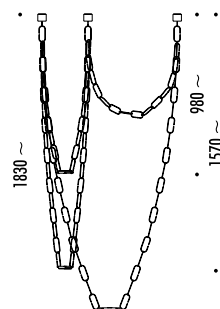

ChainDelier 2

CE IP 20

ACCESSORI OPZIONALI / OPTIONAL ACCESSORIES

1A03800	STANDARD - 3000K	24 V DC - 5 W LED - 3000K - 406 lm - CRI>90 / 2700K - 370 lm - CRI>90 MODULO LED - MAX 5 MODULI PER DRIVER LED MODULE - MAX 5 MODULES FOR DRIVER	
1A03800-27	STANDARD - 2700K		

1A07300	STANDARD	10 ANELLI DORATI / 10 GOLD FINISH LINKS	

1A03900	STANDARD (+ POSITIVE)	ROSONE DORATO / GOLD FINISH CEILING ROSE	
1A04000	STANDARD (- NEGATIVE)