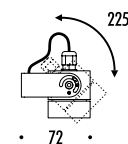

1A16004	NERO OPACO / MATT BLACK - 10°	MAX 500 mA DC - 2 W LED - 3000K - 133 lm - CRI > 90 KIT INSTALLAZIONE OBBLIGATORIO NON INCLUSO ORIENTABILE ACCESSORI OPZIONALI VEDI PAG. 337 COMPULSORY INSTALLATION KIT NOT INCLUDED ADJUSTABLE OPTIONAL ACCESSORIES SEE PAGE 337
1A16104	NERO OPACO / MATT BLACK - 25°	

KIT INSTALLAZIONE OBBLIGATORI / COMPULSORY INSTALLATION KITS

50241070	STANDARD	DRIVER LED INPUT 110-240 V - 50/60 Hz - OUTPUT 500 mA DC - 25 W - IP68 NON DIMMERABILE - NOT DIMMABLE
1A16600	STANDARD	CONNETTORI DRIVER IP68 - 2 PEZZI / DRIVER CONNECTORS IP68 - 2 PIECES