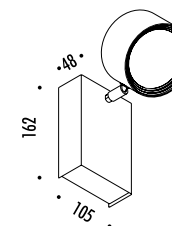

1A05003	BIANCO OPACO / MATT WHITE	220-240 V - 50/60 Hz - MAX 18 W LED ORIENTABILE - DIMMERABILE PUSH - 1-10 V MODULO LED NON INCLUSO - VEDI PAG. 347 ACCESSORI OPZIONALI MODULO LED - VEDI PAG. 347 ADJUSTABLE - PUSH - 1-10 V DIMMABLE LED MODULE NOT INCLUDED - SEE PAGE 347 OPTIONAL LED MODULE ACCESSORIES - SEE PAGE 347