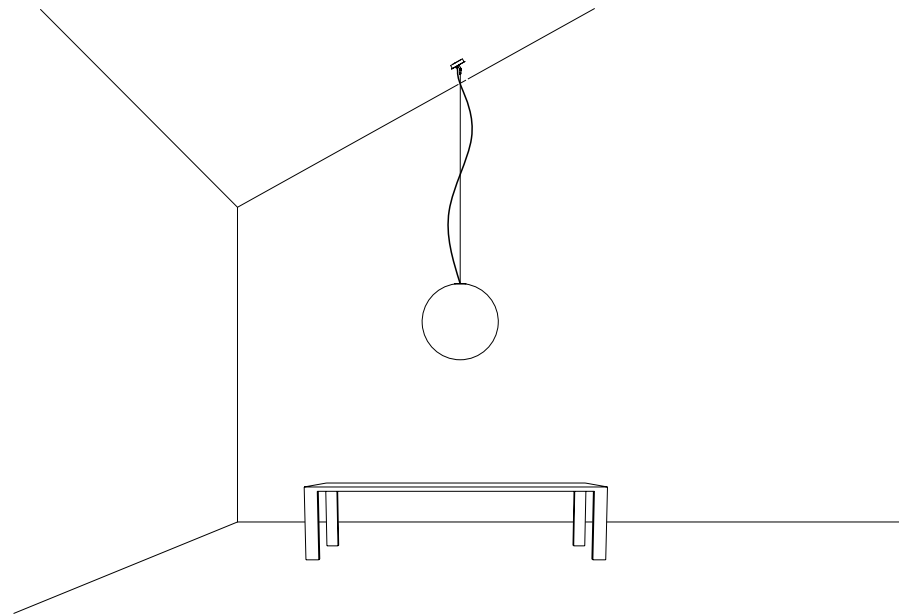

ACCESSORI OPZIONALI / OPTIONAL ACCESSORIES

1A05100	STANDARD	KIT FISSAGGIO PER SOFFITTO INCLINATO / SLOPED CEILING FIXING KIT COMPATIBLE LAMPS: QuiQuoQua - MASAI - FOSBURY - MOON 120 - SPY - BLADE	
1A05200	STANDARD	KIT FISSAGGIO PER ROSONE INCLINATO / SLOPED ROSE FIXING KIT COMPATIBLE LAMPS: MOON 60 - MOON 60 DE - MOON 80	
1A05300	STANDARD	GANCIO PER SOFFITTO INCLINATO / SLOPED CEILING FIXING HOOK COMPATIBLE LAMPS: MERIDIANA - SIMBIOSI - SHANGHAI	
1A03600	STANDARD	KIT DECENTRATORE / DECENTRALIZATION KIT COMPATIBLE LAMPS: LED IS MORE - MISS 1 - MOON 60 - MOON 60 DE - MOON 80 - MOON 120 CATHODE	
1A07703	BIANCO OPACO / MATT WHITE	KIT ROSONE + DECENTRATORE / KIT CEILING ROSE + DECENTRALIZER CAVO BIANCO 3 m INCLUSO / 3 m WHITE CABLE INCLUDED	 <p>• 120 • • 34 •</p>
1A07704	NERO OPACO / MATT BLACK	KIT ROSONE + DECENTRATORE / KIT CEILING ROSE + DECENTRALIZER CAVO NERO 3 m INCLUSO / 3 m BLACK CABLE INCLUDED	
172703	BIANCO OPACO / MATT WHITE	BLOCCACAVO / CLAMP	
172704	NERO OPACO / MATT BLACK		