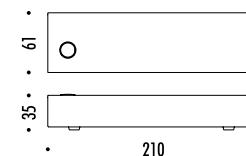

CE IP 20

CEILING ROSE

DRIVER

180603	BIANCO OPACO / MATT WHITE - 3000K	110-240 V - 50/60 Hz - 15,5 W LED - 619 lm - CRI > 90
180603-27	BIANCO OPACO / MATT WHITE - 2700K	ALIMENTAZIONE CON SPINA - CAVO ACCIAIO - ROSONE BIANCO DIMMER
180604	NERO OPACO / MATT BLACK - 3000K	POWER SUPPLY WITH PLUG - STEEL CABLE - WHITE CEILING ROSE DIMMER
180604-27	NERO OPACO / MATT BLACK - 2700K	
180608	OTTONE SPAZZOLATO / BRUSHED BRASS - 3000K	
180608-27	OTTONE SPAZZOLATO / BRUSHED BRASS - 2700K	

ACCESSORI OPZIONALI / OPTIONAL ACCESSORIES

1A05100	STANDARD	KIT FISSAGGIO SOFFITTO INCLINATO / SLOPED CEILING FIXING KIT VEDI PAG. 123 / SEE PAGE 123
1A16800	STANDARD	KIT SOSPENSIONE CAVO ACCIAIO 10 m / SUSPENSION KIT STEEL CABLE 10 m