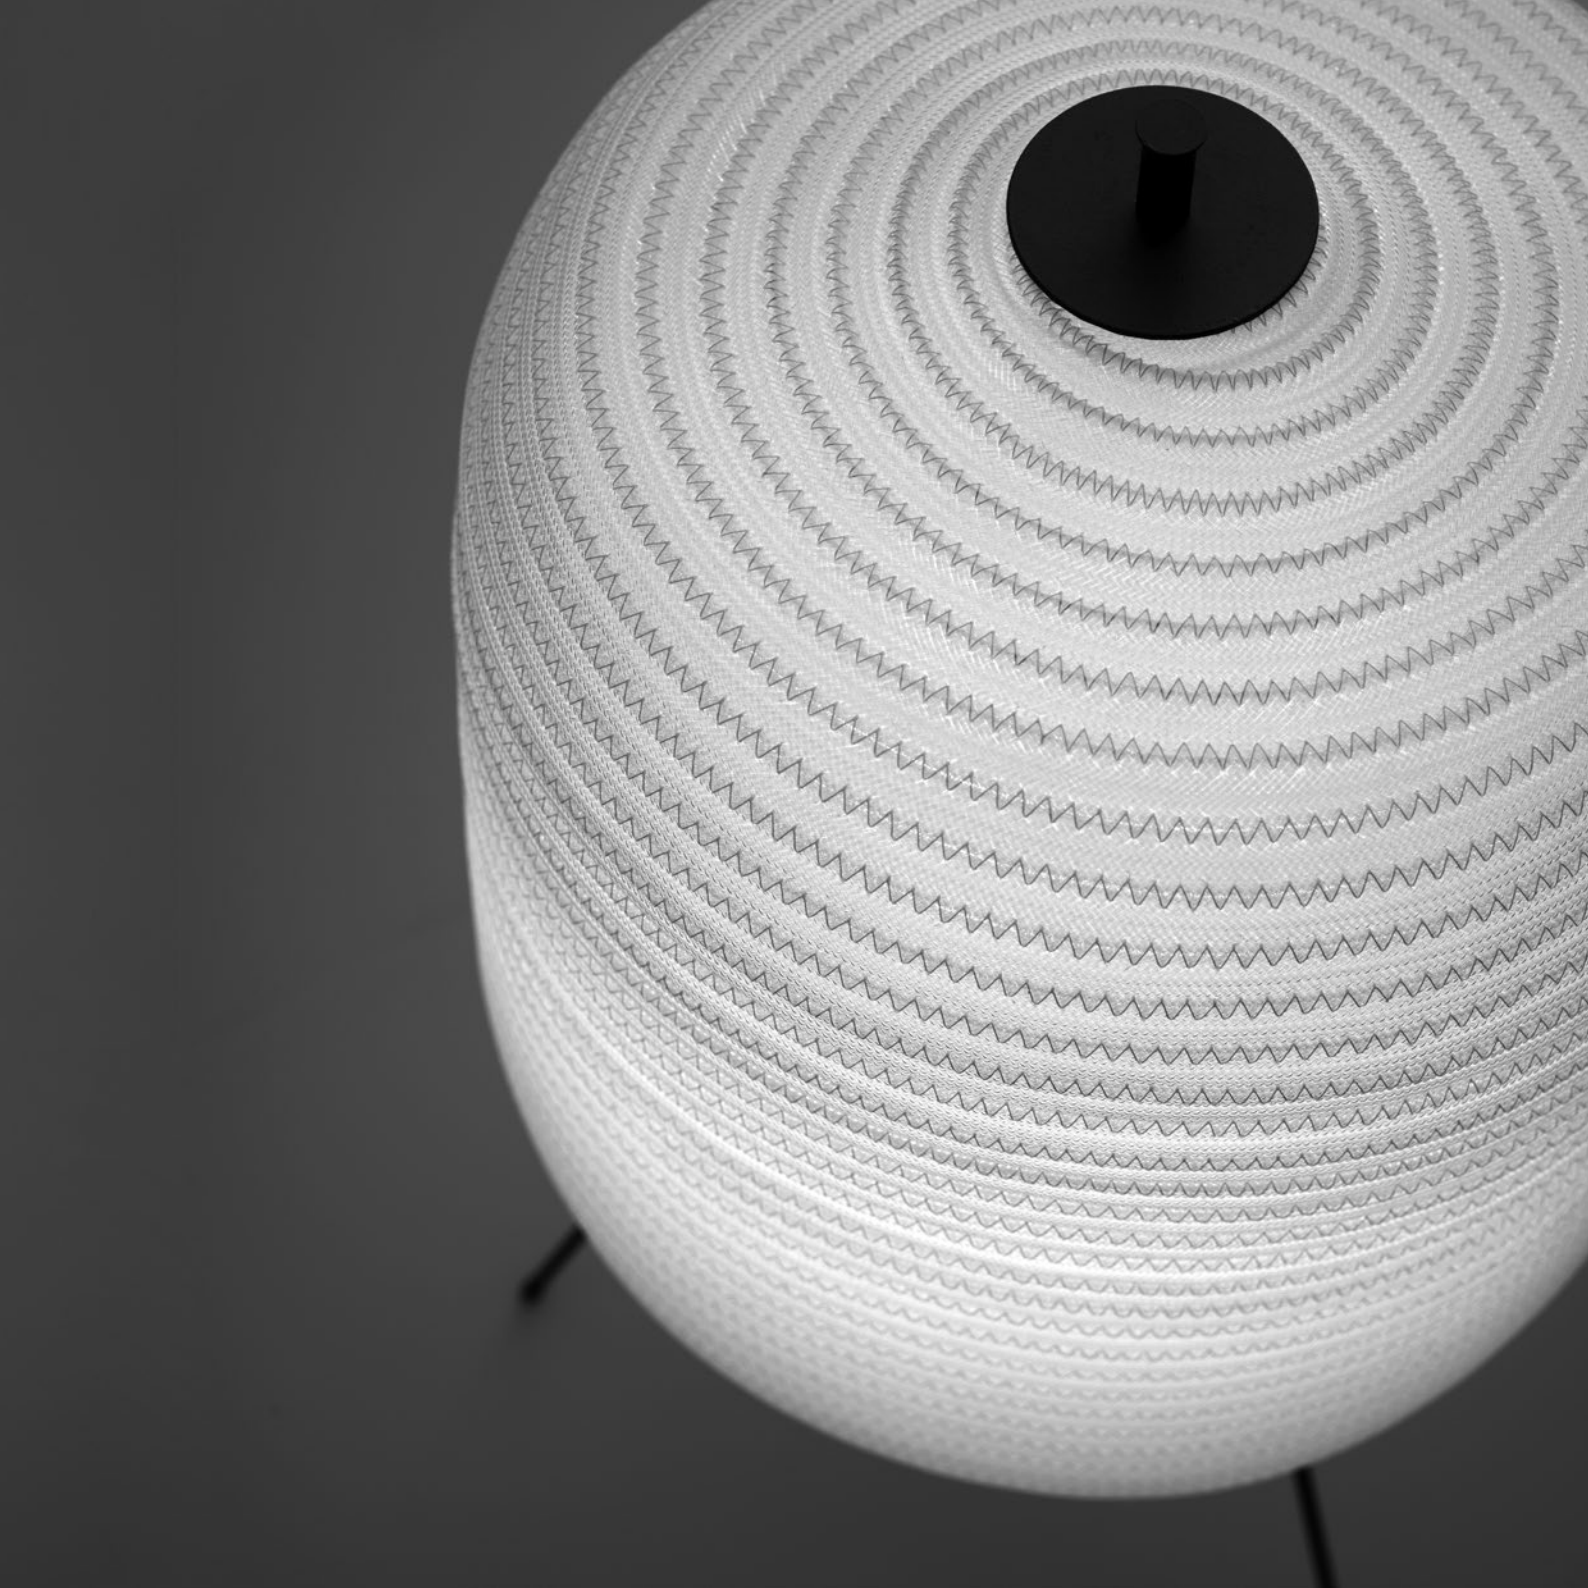

DESIGN DAVIDE GROPPI - PAOLA LENTI - 2013
LAMPADA DA ESTERNO - METALLO - PBT - POLICARBONATO
OUTDOOR LAMP - METAL - PBT - POLYCARBONATE

CE IP 65

SHOJI OUTDOOR

188600	STANDARD	100-240 V - 50/60 Hz - MAX 18 W LED - E27 CAVO NERO 5 m - LAMPADINA LED INCLUSA BLACK CABLE 5 m - LED BULB INCLUDED
		13 W LED - 2700K - 1521 lm - CRI 90 - DIMMABLE - EFFICIENCY A+