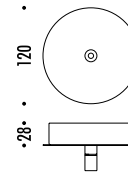

DESIGN DAVIDE GROPPI - 2005
LAMPADA A SOSPENSIONE - CARTA GIAPPONESE - PE
SUSPENSION LAMP - JAPANESE PAPER - PE

CE IP 20

MOON 120 / MOON 200

CEILING ROSE