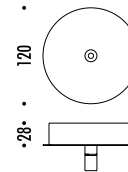

CE IP 20

CEILING ROSE