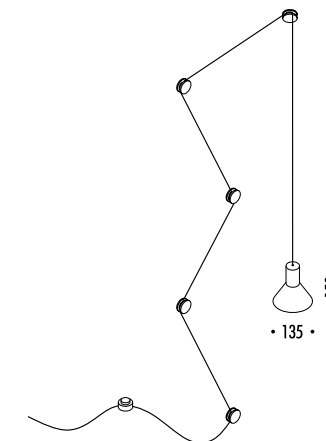

CE □ IP 20

CLAMP

1A01603	BIANCO OPACO / MATT WHITE	100-240 V - 50/60 Hz - MAX 15 W LED - E27 ALIMENTAZIONE CON SPINA - CAVO BIANCO 10 m 5 BLOCCACAVO INCLUSI - LAMPADINA LED INCLUSA POWER SUPPLY WITH PLUG - WHITE CABLE 10 m 5 CLAMPS INCLUDED - LED BULB INCLUDED
1A01604	NERO OPACO / MATT BLACK	100-240 V - 50/60 Hz - MAX 15 W LED - E27 ALIMENTAZIONE CON SPINA - CAVO NERO 10 m 5 BLOCCACAVO INCLUSI - LAMPADINA LED INCLUSA POWER SUPPLY WITH PLUG - BLACK CABLE 10 m 5 CLAMPS INCLUDED - LED BULB INCLUDED
		9,5 W LED - 3000K - 760 lm - CRI 80 - DIMMABLE - EFFICIENCY A+