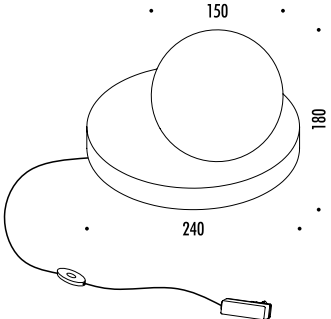

134703	BIANCO OPACO / MATT WHITE	100-240 V - 50/60 Hz - MAX 10 W LED - E27 GLOBOLUX CAVO BIANCO - DIMMER - LAMPADINA LED INCLUSA WHITE CABLE - DIMMER - LED BULB INCLUDED
		10 W LED - 3000K - 1055 lm - CRI > 80 - DIMMABLE - EFFICIENCY A+

DESIGN FEDERICO DELROSSO - 2009
LAMPADA DA TAVOLO - METALLO
TABLE LAMP - METAL

PALPEBRA

CE IP 20

133903	BIANCO OPACO / MATT WHITE	100-240 V - 50/60 Hz - MAX 5 W LED - E14 CAVO BIANCO - DIMMER - LAMPADINA LED INCLUSA WHITE CABLE - DIMMER - LED BULB INCLUDED
		💡 5 W LED - 2700K - 470 lm - CRI > 80 - DIMMABLE - EFFICIENCY A+