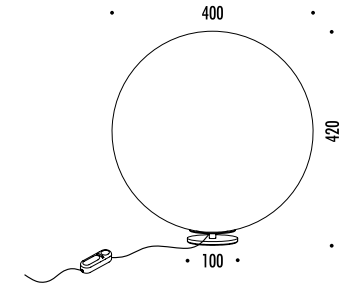

CE IP 20

198000	STANDARD	100-240 V - 50/60 Hz - MAX 15 W LED - E27 CAVO BIANCO - BASE DORATA - DIMMER - LAMPADINA LED INCLUSA WHITE CABLE - GOLD FINISH BASE - DIMMER - LED BULB INCLUDED
		13 W LED - 2700K - 1521 lm - CRI 90 - DIMMABLE - EFFICIENCY A+