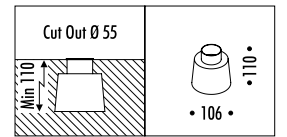

CE IP 67

1A15511	INOX LUCIDO / POLISHED STAINLESS STEEL	24 V DC - 7 W LED - 36° - 3000K - 546 lm - CRI > 90 KIT INSTALLAZIONE OBBLIGATORIO NON INCLUSO DIMENSIONI TAGLIO Ø 55 mm - SPAZIO MINIMO PER INCASSO 110 mm COMPULSORY INSTALLATION KIT NOT INCLUDED CUT-OUT Ø 55 mm - MINIMUM SPACE FOR MOUNTING 110 mm

KIT INSTALLAZIONE OBBLIGATORI / COMPULSORY INSTALLATION KITS

1A15600	STANDARD	CASSAFORMA INSTALLAZIONE / INSTALLATION BOX

51490120	STANDARD	DRIVER LED INPUT 220-240 V - 50/60 Hz - OUTPUT 24 V DC - 36 W - IP67 NON DIMMERABILE - NOT DIMMABLE

1A16600	STANDARD	CONNETTORI DRIVER IP68 - 2 PEZZI / DRIVER CONNECTORS IP68 - 2 PIECES