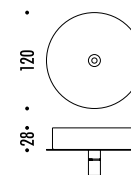

CE IP 20

CEILING ROSE

181503	BIANCO OPACO / MATT WHITE - 3000K	100-240 V - 50/60 Hz - 5,6 W LED - 286 lm - CRI > 90 CAVO BIANCO - ROSONE BIANCO - NON DIMMERABILE ACCESSORI OPZIONALI KIT SOSPENSIONE - VEDI PAG. 123
181503-27	BIANCO OPACO / MATT WHITE - 2700K	WHITE CABLE - WHITE CEILING ROSE - NOT DIMMABLE OPTIONAL ACCESSORIES SUSPENSION KIT - SEE PAGE 123
181508	OTTONE SPAZZOLATO / BRUSHED BRASS - 3000K	100-240 V - 50/60 Hz - 5,6 W LED - 286 lm - CRI > 90 CAVO NERO - ROSONE NERO - NON DIMMERABILE ACCESSORI OPZIONALI KIT SOSPENSIONE - VEDI PAG. 123
181508-27	OTTONE SPAZZOLATO / BRUSHED BRASS - 2700K	BLACK CABLE - BLACK CEILING ROSE - NOT DIMMABLE OPTIONAL ACCESSORIES SUSPENSION KIT - SEE PAGE 123