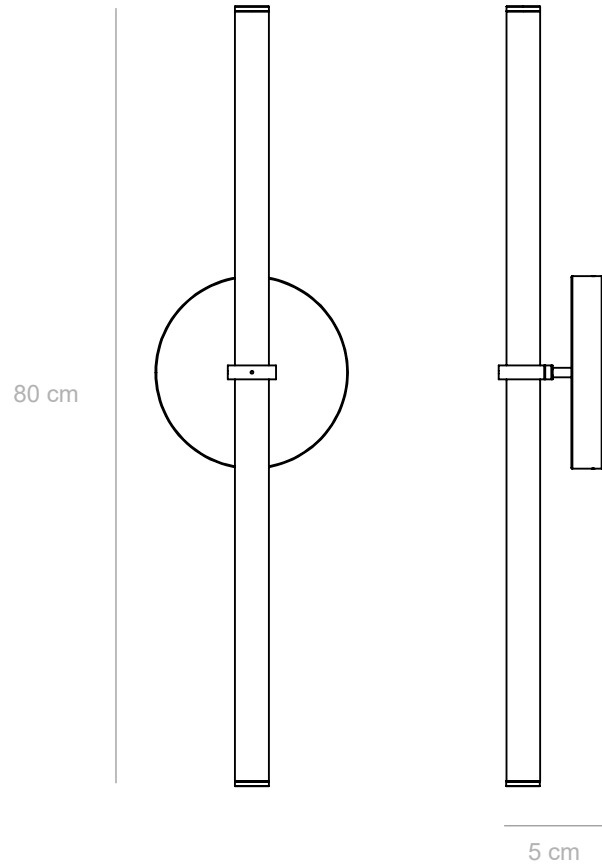

Color temperature: 2700K warm white

Dimensions: 97 cm x 97 cm x 73 cm (height to order)
Number of light balls: 5

Brass pipe diameter: 10 mm & 36 mm
Canopy diameter: 10 cm

Voltage: 110-240

Assembled by hand in Berlin studio from costume components.
Available finishes: polished brass, natural brass, satin brass, black, white
Customization available.
Made to order.

Wall light object

Formed by basic geometric shapes: circle and a line.
Elegant and simple, this light object is a true design masterpiece.

Light Object

technical details

014

Front

Side

Materials: brass pipe, acrylic tube, LED lights
Light: flexible LED strip light, 16W, 24V - UL listed

Color temperature: 2700K warm white

Dimensions: 80 cm x 5 cm (height to order)

Light tube diameter: 35 mm

Canopy diameter: 20 cm

Available light tube lengths: 80 cm / 60 cm / 40 cm

Voltage: 110-240

CE Approved

Light Object

technical details

018

Materials: brass pipe, acrylic tube, LED lights
Light: flexible LED strip light, 16W, 24V - UL listed

Color temperature: 2700K warm white

Dimensions: 81 cm x 68 cm (height to order)