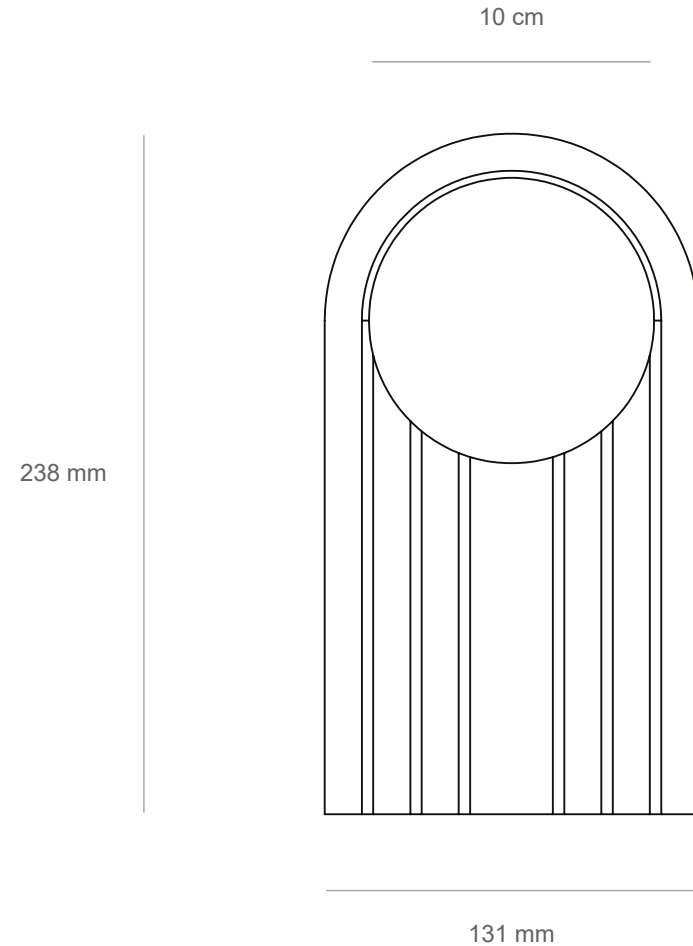

Light Object

technical details

021

Materials: brass palette, glass ball, LED light bulb
Light: G9 LED light bulb, 50W
Lumens: 600

Color temperature: 2700K warm white

Dimensions: 131 mm x 238 mm
Brass palette thickness: 4 mm
Distance from wall: 32 mm
Number of light balls: 1

Brass pipe diameter: 10 mm & 36 mm
Canopy diameter: 10 cm

Voltage: 110-240

Assembled by hand in Berlin studio from costume components.
Available finishes: polished brass, natural brass, satin brass
Made to order.