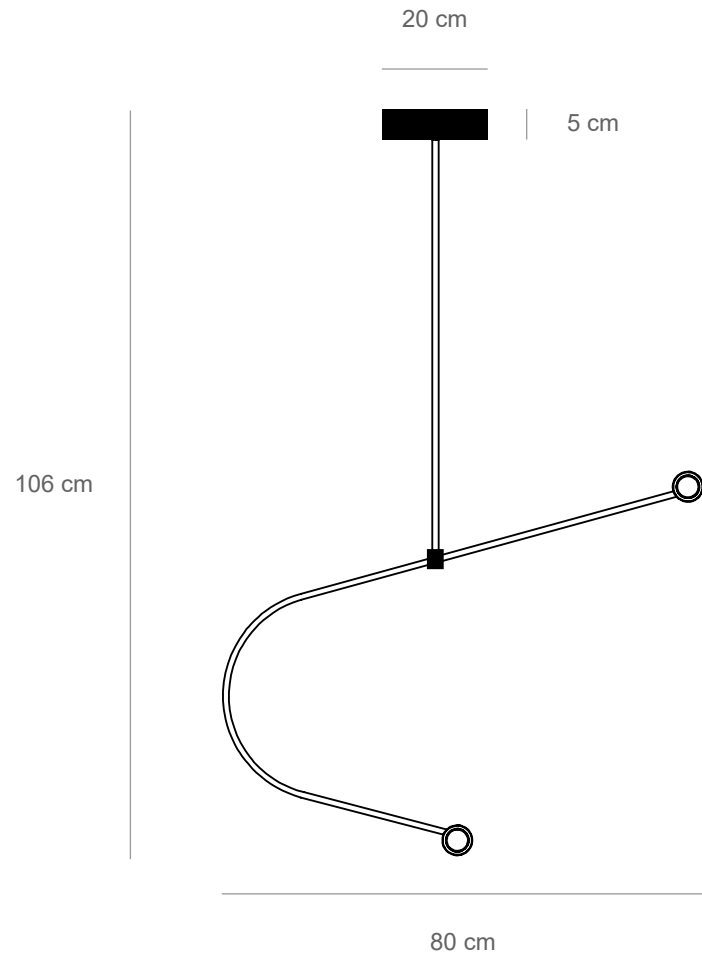

Color temperature: 2700K warm white

Dimensions: 165 cm x 80 cm (height to order)

Light tube diameter: 35 mm

Brass pipe diameter: 10 mm

Canopy diameter: 20 cm

Available lengths: 165 cm / 125 cm

Voltage: 110-240

Color temperature: 2700K warm white

Dimensions: 106 cm x 124 cm (height to order)

Light Tube diameter: 35 mm

Brass pipe diameter: 10 mm

Number of light tubes: 2

Voltage: 110-240

CE Approved

Assembled by hand in Berlin studio from costume components.

Color temperature: 2700K warm white

Dimensions: 140 cm x 139 cm (height to order)

Light tube diameter: 35 mm

Light tube length: 2x 80 cm and 1x 60 cm

Brass pipe diameter: 10 mm

Number of light tubes: 3

Voltage: 110-240

No. 3

Materials: brass pipe, acrylic tube, LED lights
Light: flexible LED strip light, 32W, 24V - UL listed

Color temperature: 2700K warm white

Dimensions: 106 cm x 80 cm (height to order)

Light tube diameter: 35 mm