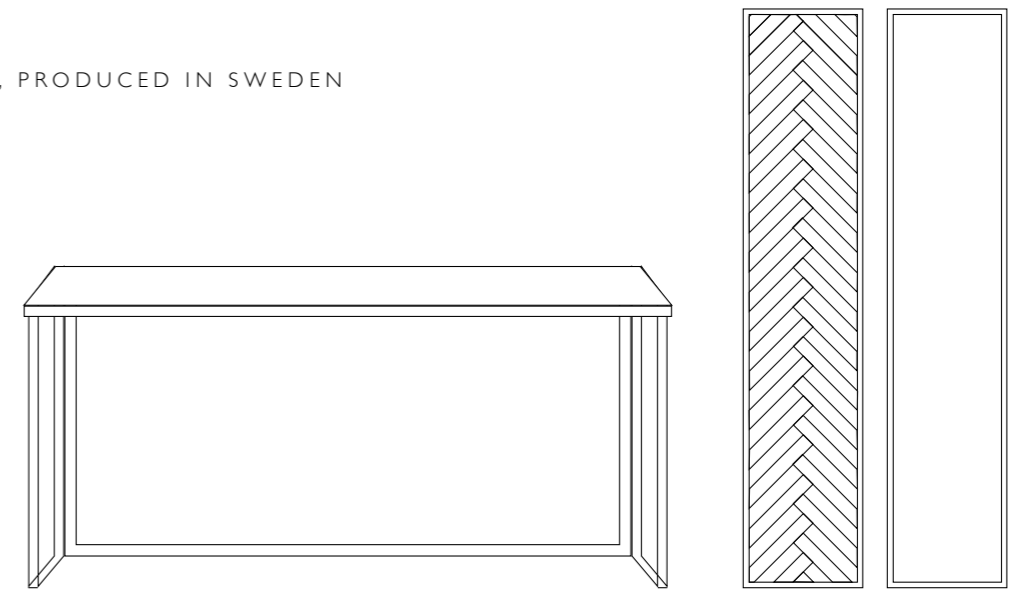

SHOW PIECE

Clean and graphic sideboard in steel with wooden top. It is available in two different sizes with solid wood top in oak or ash, or with slim fishbone pattern in oak.

DIMENSIONS
H 90 W 30 L 120 CM
H 75 W 30 L 150 CM

MATERIAL
OAK FISHBONE
NATURAL OAK
ASH/ASH SILVER STAIN

PRICE
OAK/ASH 7 450 SEK
OAK FISHBONE 8 450 SEK
WHOLESALE
ON REQUEST

ORIGIN
SWEDEN, PRODUCED IN SWEDEN