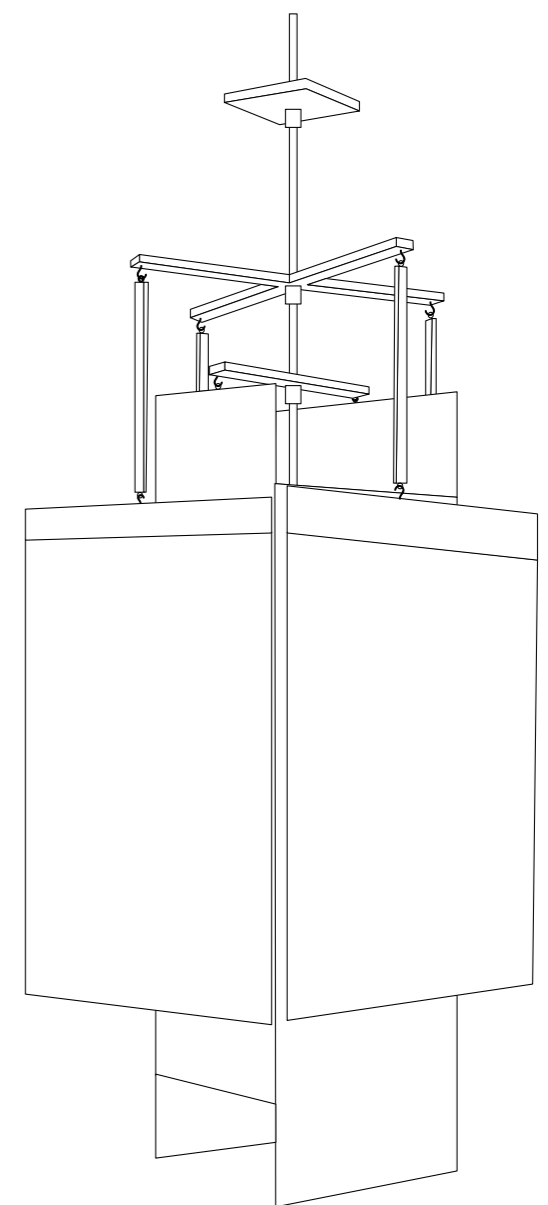

DIMENSIONS
W 140 H 148 D 45 CM

MATERIAL
OAK
GLASS

PRICE
ON REQUEST
WHOLESALE
ON REQUEST

ORIGIN
SWEDEN, PRODUCED IN SWEDEN

● ●
Oak | Glass

COLLECTORS CABINET

SINGLE DOOR CABINET

Single door cabinet let you show chosen items in the space that is open. To the right the cabinet has the full height and to the left you have a shelf to use as well. Produced in Walnut or Ash. The rack underneath is made of aluminium and the small distance towards the cabinet makes the cabinet look a bit lighter and also reflects the light material.

DIMENSIONS
H 180 W 146 D 2,4 CM

MATERIAL
WALNUT
BRASS

PRICE
29 800 SEK
WHOLESALE
ON REQUEST

ORIGIN
SWEDEN, PRODUCED IN SWEDEN

Walnut | Brass

SPACE DIVIDER

BRICOLEUR II

The lamp was first made in the 1990's by Ivar Björkman. A silent serene lamp that distributes the light in a calm and effortless way. Together with Ivar we have refined the details. It's made from new materials and produced with high attention to the details.

DIMENSIONS
APPROX H 80 W 40 CM

MATERIAL
WALNUT
BRASS
COTTIN-LINEN
TEXTILE CORD

PRICE
5 000 SEK
WHOLESALE
ON REQUEST

ORIGIN
SWEDEN, PRODUCED IN SWEDEN

● ● ●
Walnut | Brass | Cotton/Linen

BRICOLEUR II

STUDIO STORE BRACKET LAMP

DIMENSIONS

BOARD W 38 D 15 CM H 3,5

TRAY W 40 D 17 CM H 5,5

MATERIAL

WALNUT

PRICE

1 250 SEK

WHOLESALE