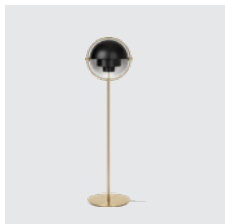

Gravity Collection
Space Copenhagen

Multi-Lite Floor Lamp

Item Nr - EU	Item Nr - UK	Color
Brass Base		
10014434	10014436	Shiny Brass
10014433	10014435	Black
10062678	10068274	White
Chrome Base		
10014439	10014441	Chrome
10062688	10068275	Black
10014440	10014442	White