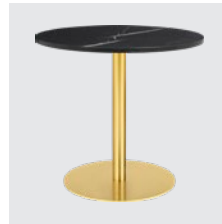

GUBI 1.0 Dining Table - Round, Ø80

Item Nr	Color
	Black Base Brass Base
10012427	10012441 Black Marble
10012429	10012436 White Marble

GUBI 1.0 Collection
GUBI