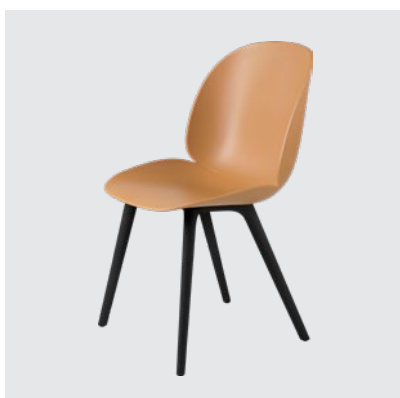

Beetle Dining Chair - Un-Upholstered

Black Plastic Base

Item Nr	Color
10074191	Dark Green
10074192	New Beige
10074193	Sweet Pink
10074197	Alabaster White
10074195	Amber Brown
10074196	Pastel Green
10074194	Pebble Brown

Beetle Collection
GamFratesi