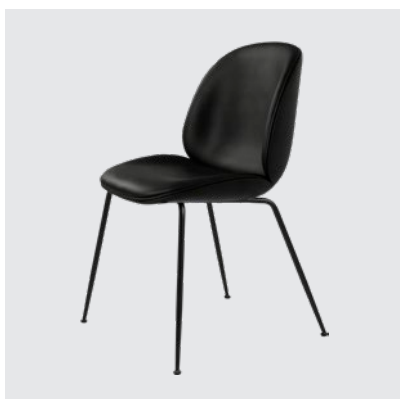

Conic Base, GUBI Velvet 420, Sapphire Blue

Item Nr	Base
10040901	Black
10040749	Brass
10078166	Black (UK)
10078168	Brass (UK)

Beetle Collection
GamFratesi

Beetle Dining Chair - Fully Upholstered

Conic Base, GUBI Velvet 641

Item Nr	Base
10033609	Black
10033721	Brass
10078169	Black (UK)
10078170	Brass (UK)

Beetle Collection
GamFratesi

Beetle Dining Chair - Fully Upholstered

Conic Base, GUBI Velvet 787

Item Nr	Base
10040123	Black
10041474	Brass
10078174	Black (UK)
10078176	Brass (UK)

Beetle Collection
GamFratesi

Beetle Dining Chair - Fully Upholstered

Conic Base, Sierra Ca-Mo 1001

Item Nr	Base
10036723	Black
10056530	Brass
10078433	Black (UK)
10078434	Brass (UK)

Beetle Collection
GamFratesi

Beetle Dining Chair - Fully Upholstered

Conic Base, Sierra Ca-Mo 1611

Item Nr	Base
10035536	Black
10052859	Brass
10078435	Black (UK)
10078436	Brass (UK)

Beetle Collection
GamFratesi

Beetle Dining Chair - Un-Upholstered