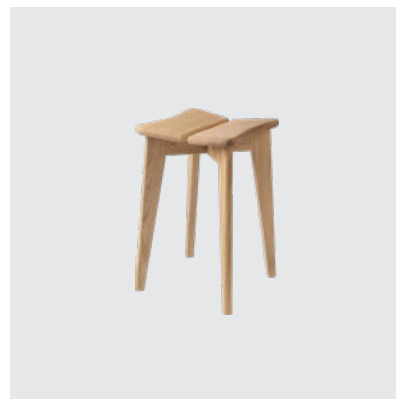

Trèfle Stool

Item Nr	Color
10017090	American Walnut
10017088	Oak
10017089	Black Stained Oak

Gascoine Collection
Marcel Gascoine