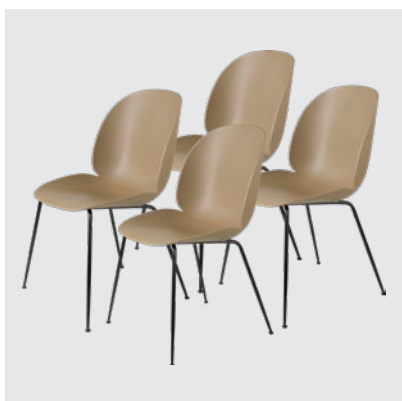

Beetle Dining Chair - Un-Upholstered - Colli of 4

Conic Base

Item Nr		Color
Black Base	Brass Base	
10024262	10024266	Black
10024278	10024282	Dark Green
10024294	10024298	New Beige
10024302	10024306	Sweet Pink
10068711	10068713	Pebble Bown
10068715	10068717	Amber Brown
10068719	10068721	Pastel Green

Beetle Collection
GamFratesi

Item Nr		Color
Black Base	Brass Base	
10068723	10068725	Alabaster White