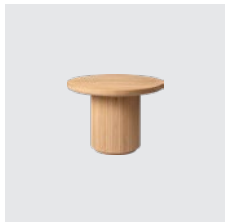

Moon Coffee Table - Round, Ø60

Item Nr	Color
10014379	Brown/Black Stained Veneer Oak
10055385	Solid Oak Oiled
10055386	Solid Oak Soap Treated

Moon Collection
Space Copenhagen