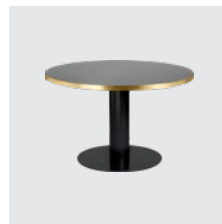

GUBI 2.0 Dining Table - Round, Ø125

Item Nr	Color
	Black Base Brass Base
10012756	10012760 Bottle Green Glass
10012755	10012759 Cherry Red Glass
10012753	10012757 Granite Grey Glass
10012754	10012758 Safari Beige Glass

GUBI 2.0 Collection
GUBI