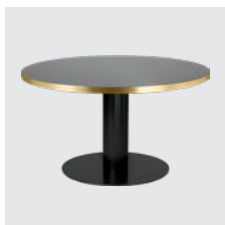

GUBI 2.0 Lounge Table - Round, Ø125

Item Nr	Color	
Black Base		
10012811	Bottle Green Glass	
10012812	Cherry Red Glass	
10012810	Granite Grey Glass	
10012813	Safari Beige Glass	

GUBI 1.0 Collection
GUBI