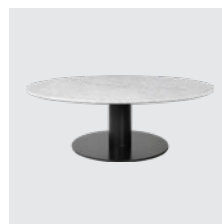

GUBI 2.0 Coffee Table - Round, Ø130

Item Nr	Color	
	Black Base	Brass Base
10012635	10012645	American Walnut
10012639	10012648	Black Stained Ash
10012636	10012646	Oak
10012640	10012649	Black Marquina Marble
10012637	10012644	White Carrara Marble

GUBI 2.0 Collection
GUBI