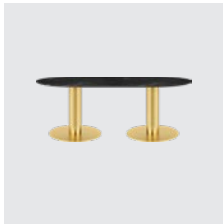

GUBI 2.0 Dining Table - Elliptical, 100x200

Item Nr		Color
Black Base	Brass Base	
10012683	10012692	American Walnut
10012686	10012696	Black Stained Ash
10012684	10012691	Oak

GUBI 2.0 Collection
GUBI