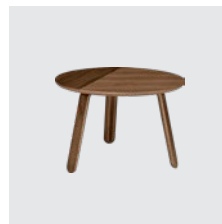

Paper Coffee Table - Ø60

Item Nr	Color
10014617	American Walnut
10014616	Oak

Paper Collection
GamFratesi