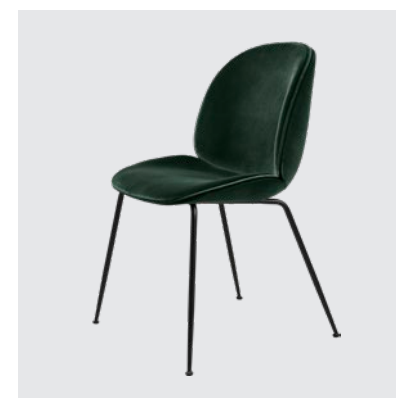

Beetle Dining Chair - Fully Upholstered**

Conic Base, GUBI Dandy 502, Emerald Green

Item Nr	Base
10041495	Black
10041221	Brass

Beetle Collection
GamFratesi