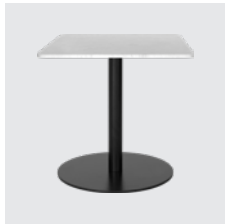

GUBI 1.0 Lounge Table - 60x60

Item Nr	Color	
Black Base		
10012523	Black Marble	
10012519	White Marble	
Brass Base		
10012532	Black Marble	
10012528	White Marble	

GUBI 1.0 Collection
GUBI