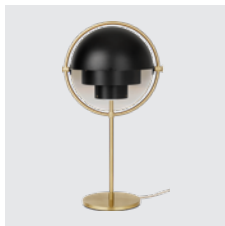

Multi-Lite Table Lamp

Item Nr - EU	Item Nr - UK	Color
Brass Base		
10029944	10039720	Shiny Brass
10032998	10039719	Black
10062692	10068273	White
Chrome Base		
10042036	10042037	Chrome
10062694	10068272	Black
10032999	10039742	White

Multi-Lite Collection
Louis Weisdorf